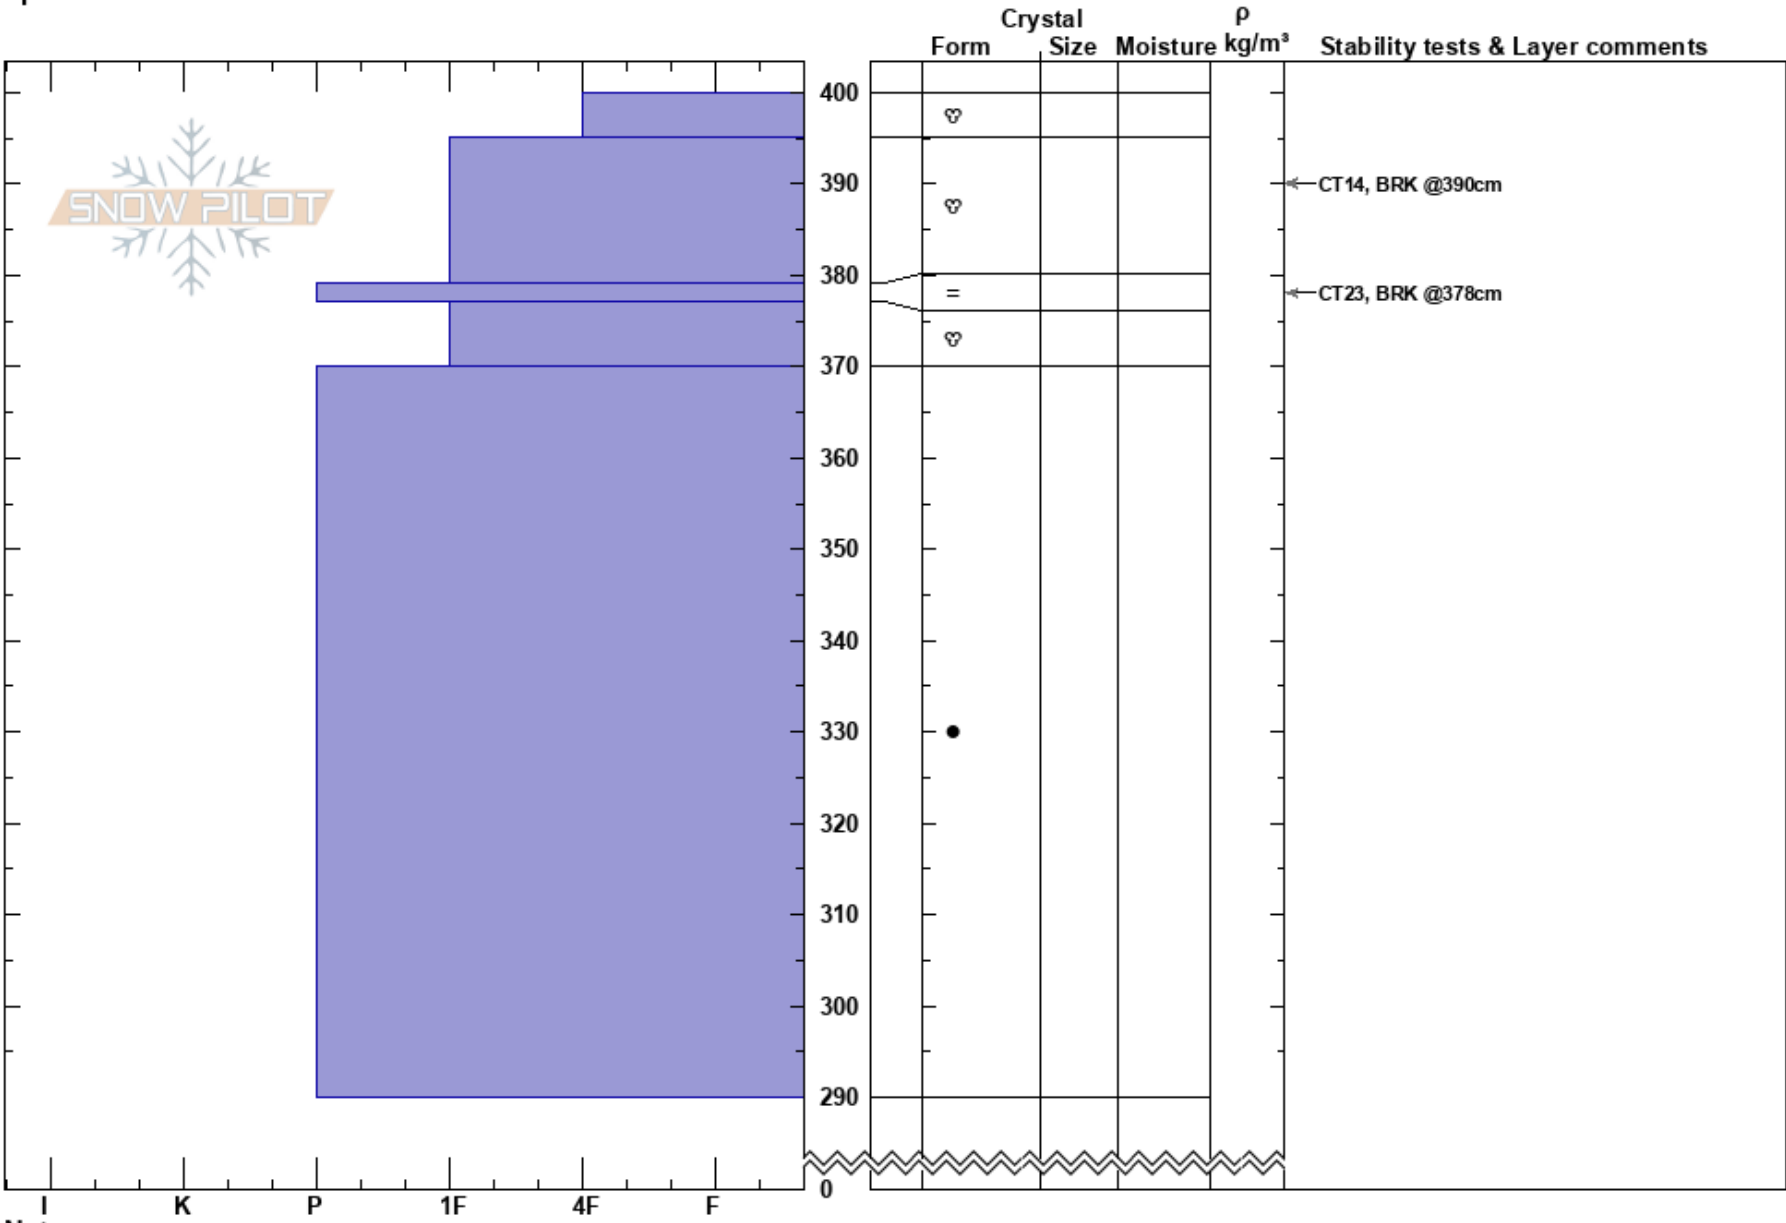

Donner Peak
 Donner Pass Area
 CA
 Elevation: 7430 ft
 Aspect: 0°
 Specifics:

Daryl Teittinen
 03/31/2018 - 1:00pm
 Co-ord: 39.31224N, -120.32175W
 Slope Angle: 20°
 Wind Loading: no

Stability:
 Air Temperature: 6°C
 Sky Cover: SCT
 Precipitation: NO
 Wind: SW Light Breeze

HS:400
 PF:7

Layer Notes:

Notes: