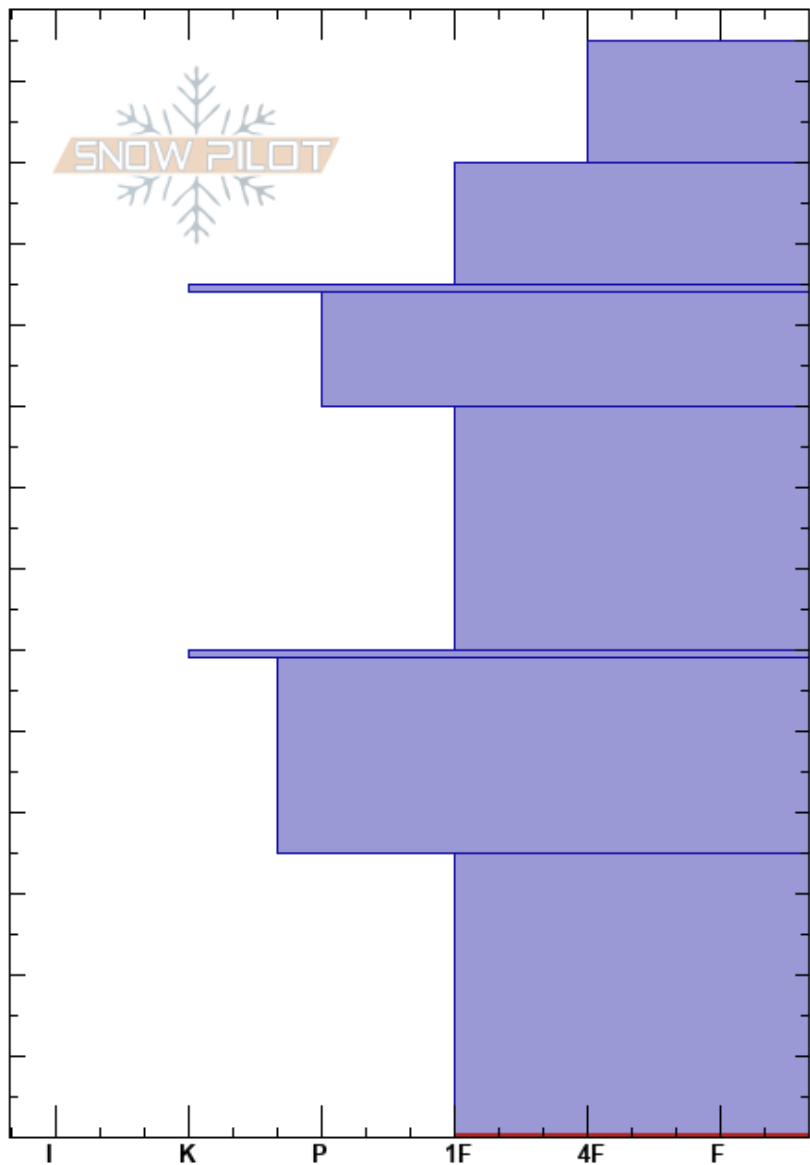

Talking Mountain
 La Sal Mountains
 UT
 Elevation: 11020 ft
 Aspect: 295°
 Specifics:

Brian Sparks
 03/30/2018 - 11:00am
 Co-ord: 38.44699N, -109.24370W
 Slope Angle: 24°
 Wind Loading:

Stability:
 Air Temperature:
 Sky Cover:
 Precipitation:
 Wind:

HS:135
 Layer Notes:
 35-0cm: Problematic layer

Altitude (ft)	Crystal		ρ kg/m ³	Stability tests & Layer comments
	Form	Size		
135				
130	□			
120				
115	.			
110				
105	■			
100	.			
90				
80				
75	□			
70				
65				
60	■			
55				
50	.			
45				
40				
35				
30				
25				
20	□			
15				
10				
0				