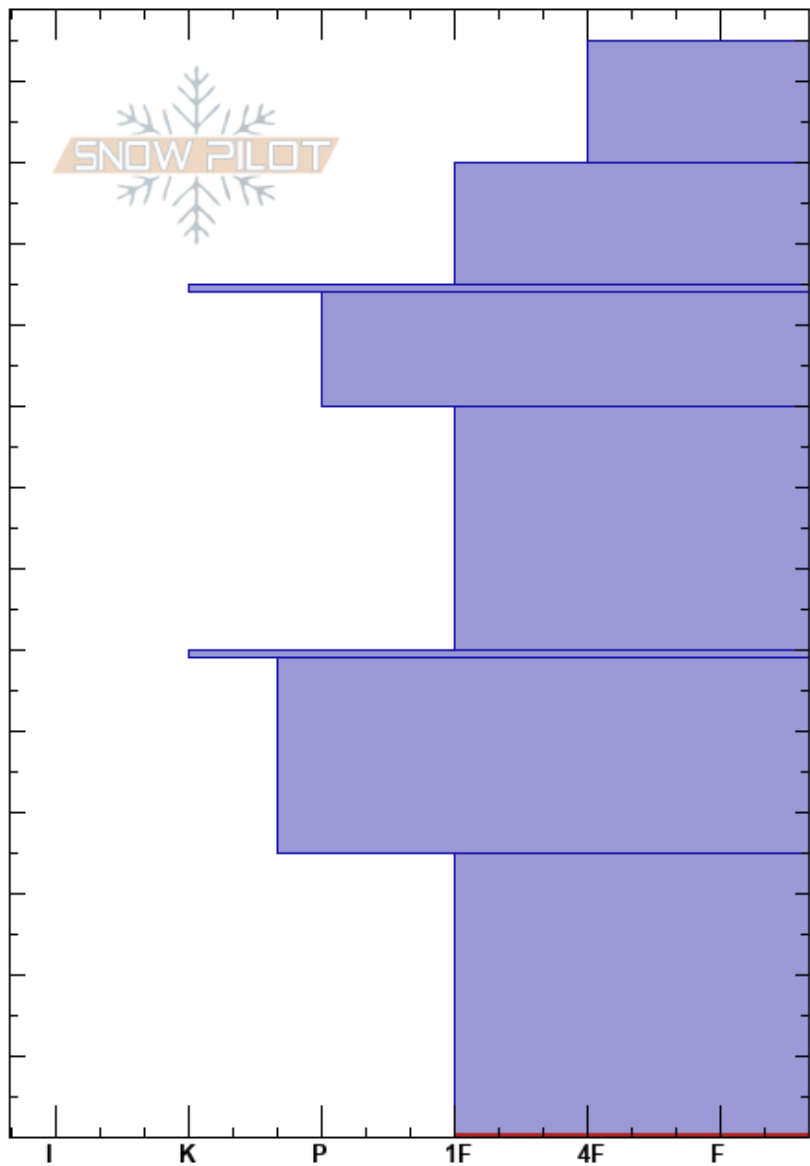

Talking Mountain  
 La Sal Mountains  
 UT  
 Elevation: 11020 ft  
 Aspect: 295°  
 Specifics:

Brian Sparks  
 03/30/2018 - 11:00am  
 Co-ord: 38.44699N, -109.24370W  
 Slope Angle: 24°  
 Wind Loading:

Stability:  
 Air Temperature:  
 Sky Cover:  
 Precipitation:  
 Wind:

HS:135  
 Layer Notes:  
 35-0cm: Problematic layer

Elevation (ft)	Crystal		$\rho$ kg/m <sup>3</sup>	Stability tests & Layer comments
	Form	Size		
135				
130	□			
120				
115	.			
110				
105	■			
100	.			
90				
80				
75	□			
70				
65				
60	■			
55				
50	.			
40				
30				
20	□			
10				
0				