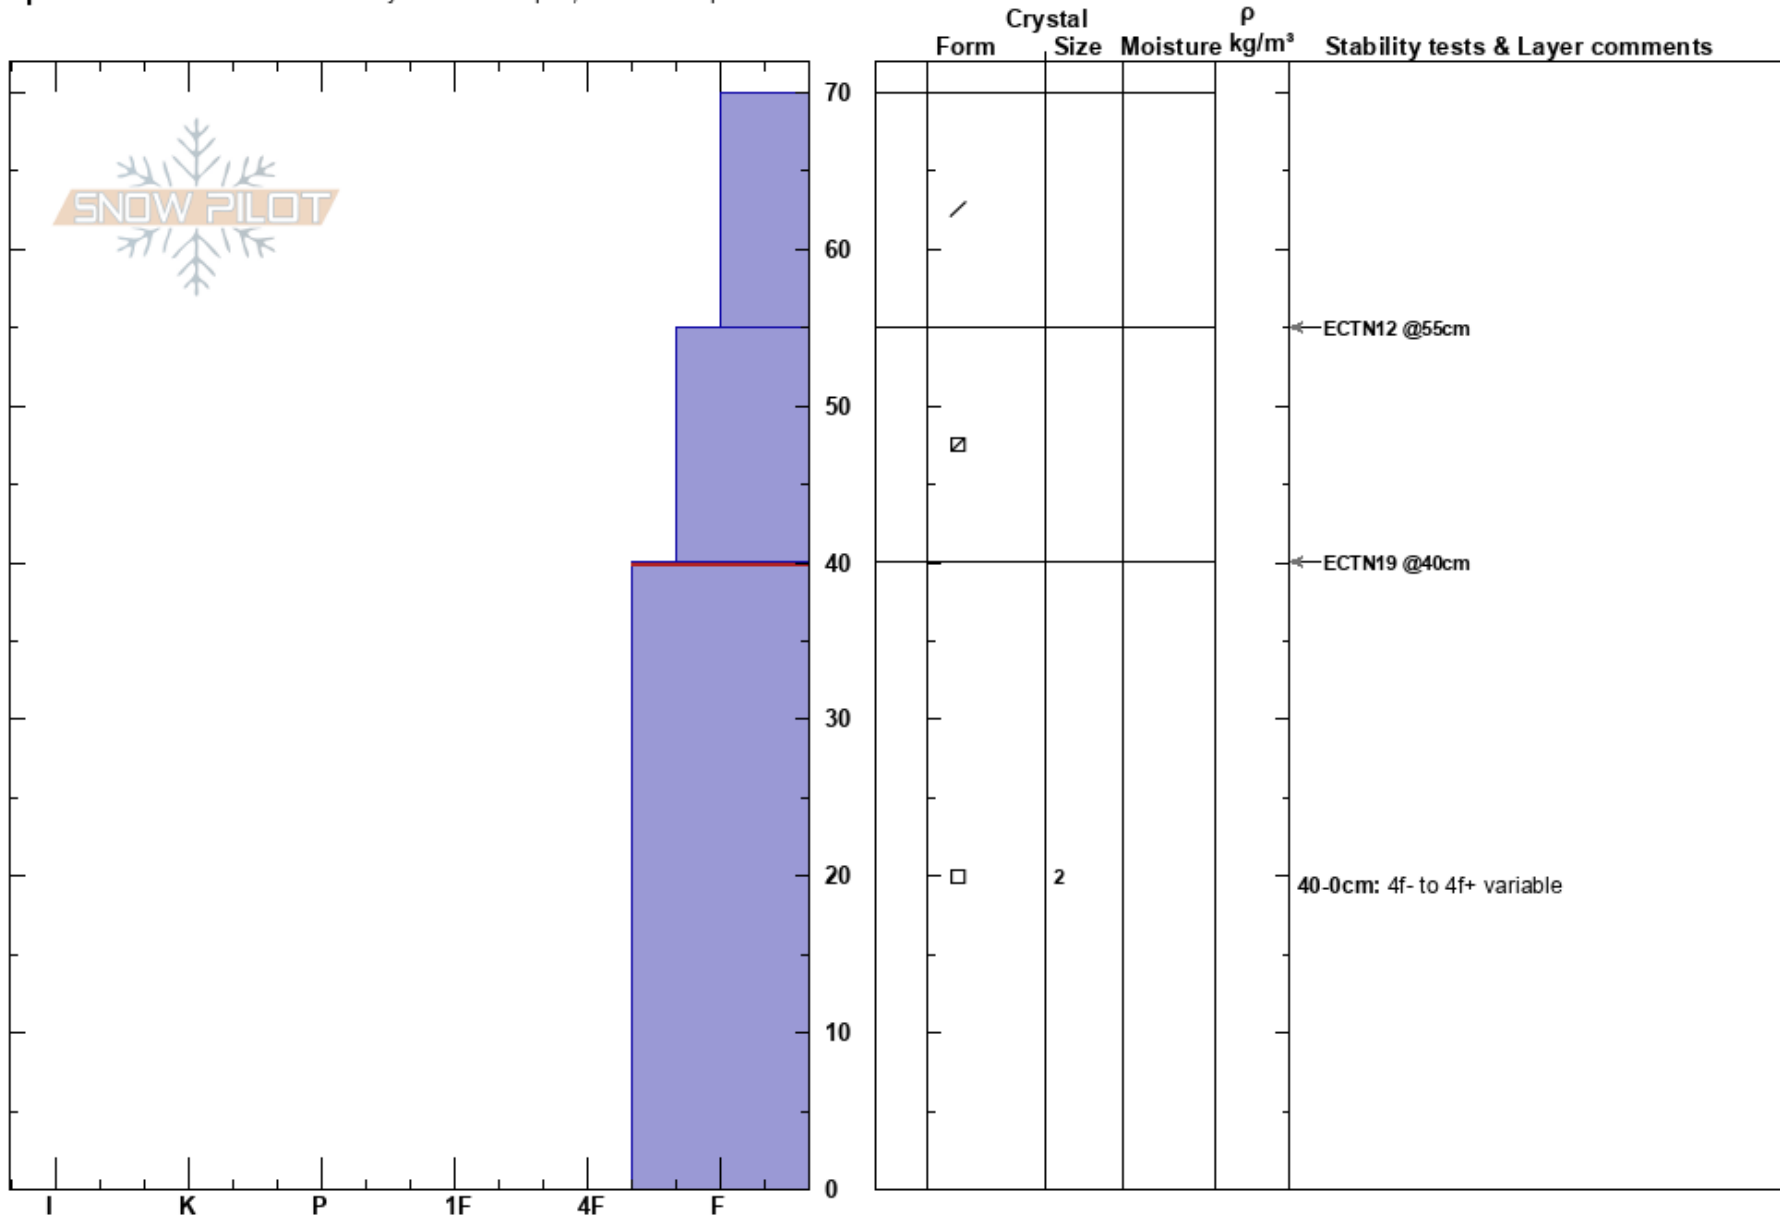

North Island
 Chugach Range
 AK
 Elevation: 4700 ft
 Aspect: 270°

Don Sharaf
 03/27/2018 - 2:00pm
 Co-ord: 61.64514N, -147.06360W
 Slope Angle: 27°
 Wind Loading:

Stability:
 Air Temperature: -10°C
 Sky Cover: FEW
 Precipitation: NO
 Wind: Calm

HS:70
 PS:20
 40-0cm: 4f- to 4f+ variable
 40-0cm: Problematic layer

Specifics: Recent avalanche activity on similar slopes; We skied slope

Notes: Shallower snowpack on the west side of runs in this region. 500 feet lower on an adjacent run a rider knocked out a small avalanche when he isolated the far side of a steep rollover (cookie cutter between ski tracks).

SS-ARu-R1-D1 down 25cm. slab dimensions were roughly 10m wide by 20m long. slope angle was in the high 30's.