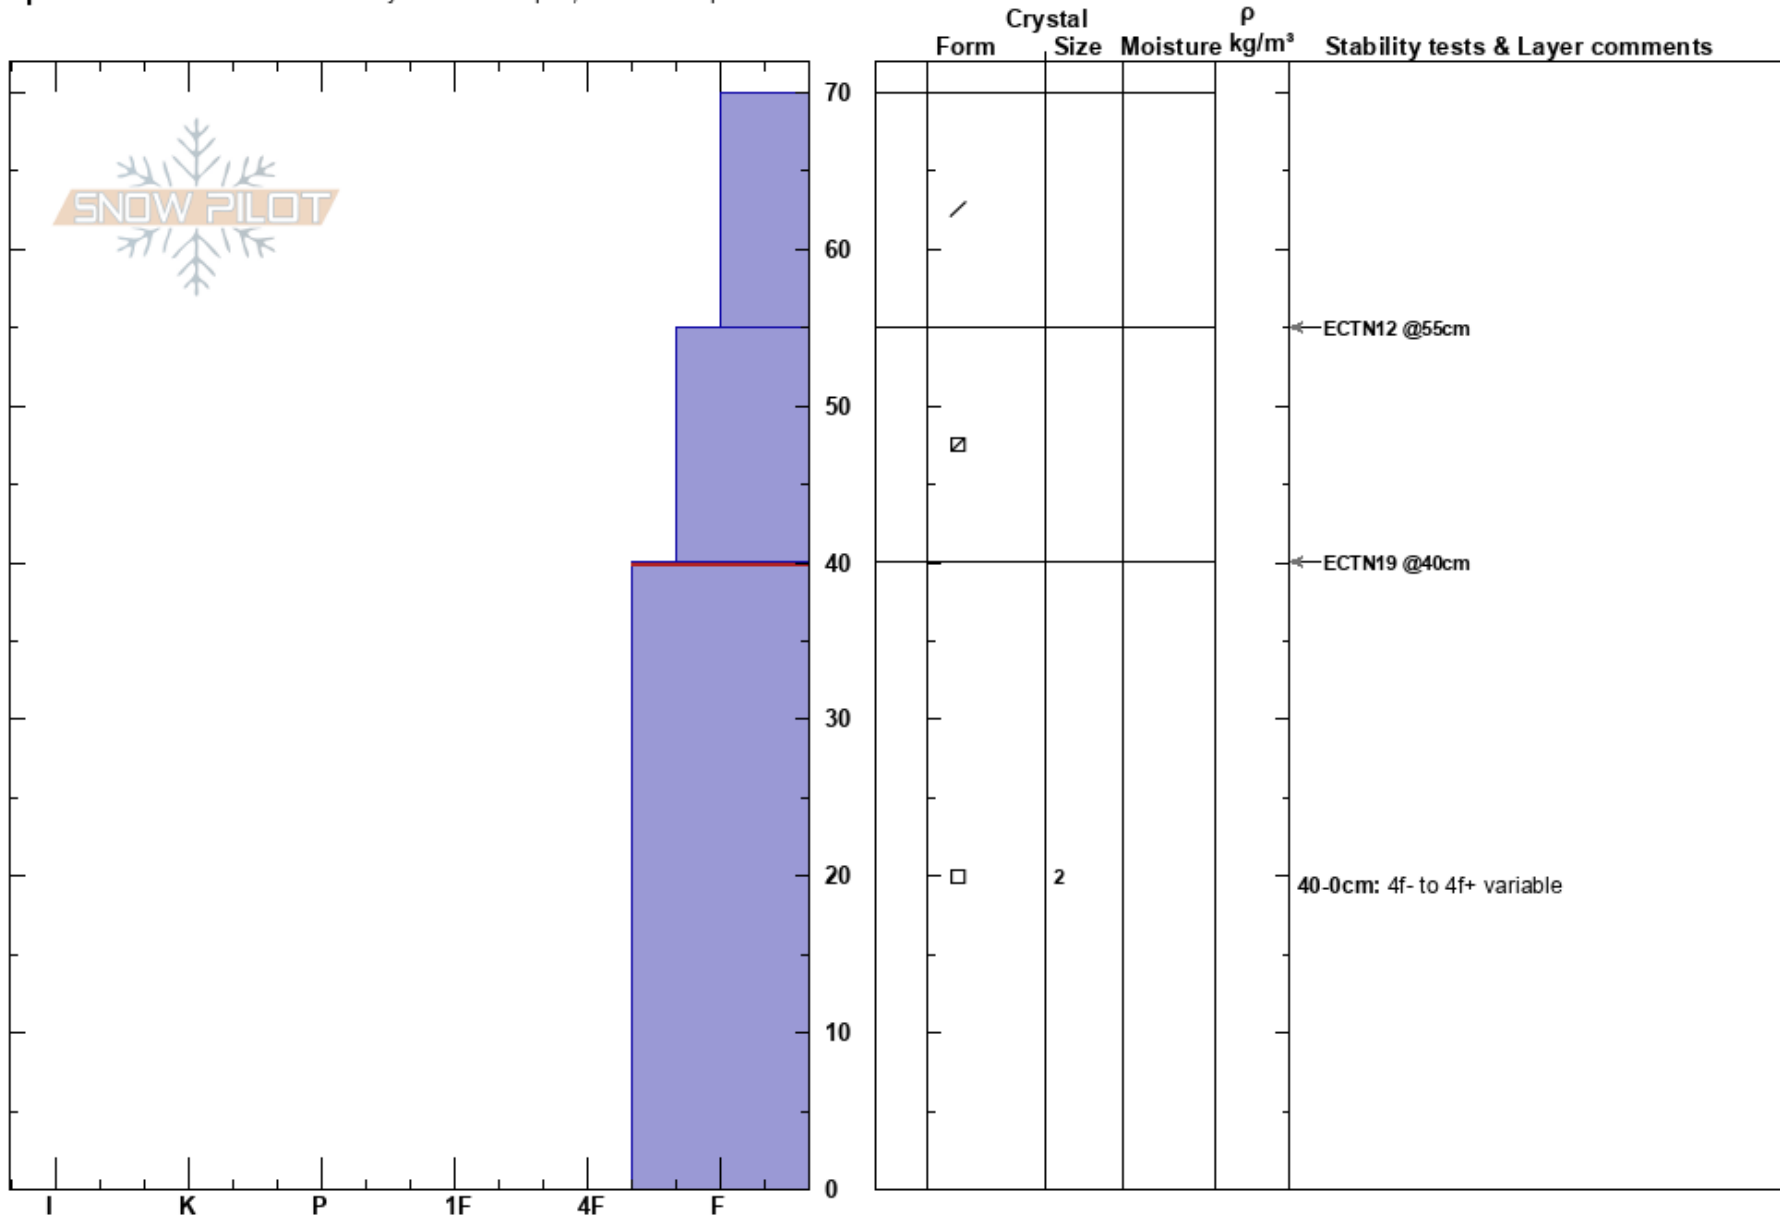

North Island
 Chugach Range
 AK
 Elevation: 4700 ft
 Aspect: 270°

Don Sharaf
 03/27/2018 - 2:00pm
 Co-ord: 61.64514N, -147.06360W
 Slope Angle: 27°
 Wind Loading:

Stability:
 Air Temperature: -10°C
 Sky Cover: FEW
 Precipitation: NO
 Wind: Calm

HS:70
 PS:20
 40-0cm: 4f- to 4f+ variable
 40-0cm: Problematic layer

Specifics: Recent avalanche activity on similar slopes; We skied slope

Notes: Shallower snowpack on the west side of runs in this region. 500 feet lower on an adjacent run a rider knocked out a small avalanche when he isolated the far side of a steep rollover (cookie cutter between ski tracks).
 SS-ARu-R1-D1 down 25cm. slab dimensions were roughly 10m wide by 20m long. slope angle was in the high 30's.