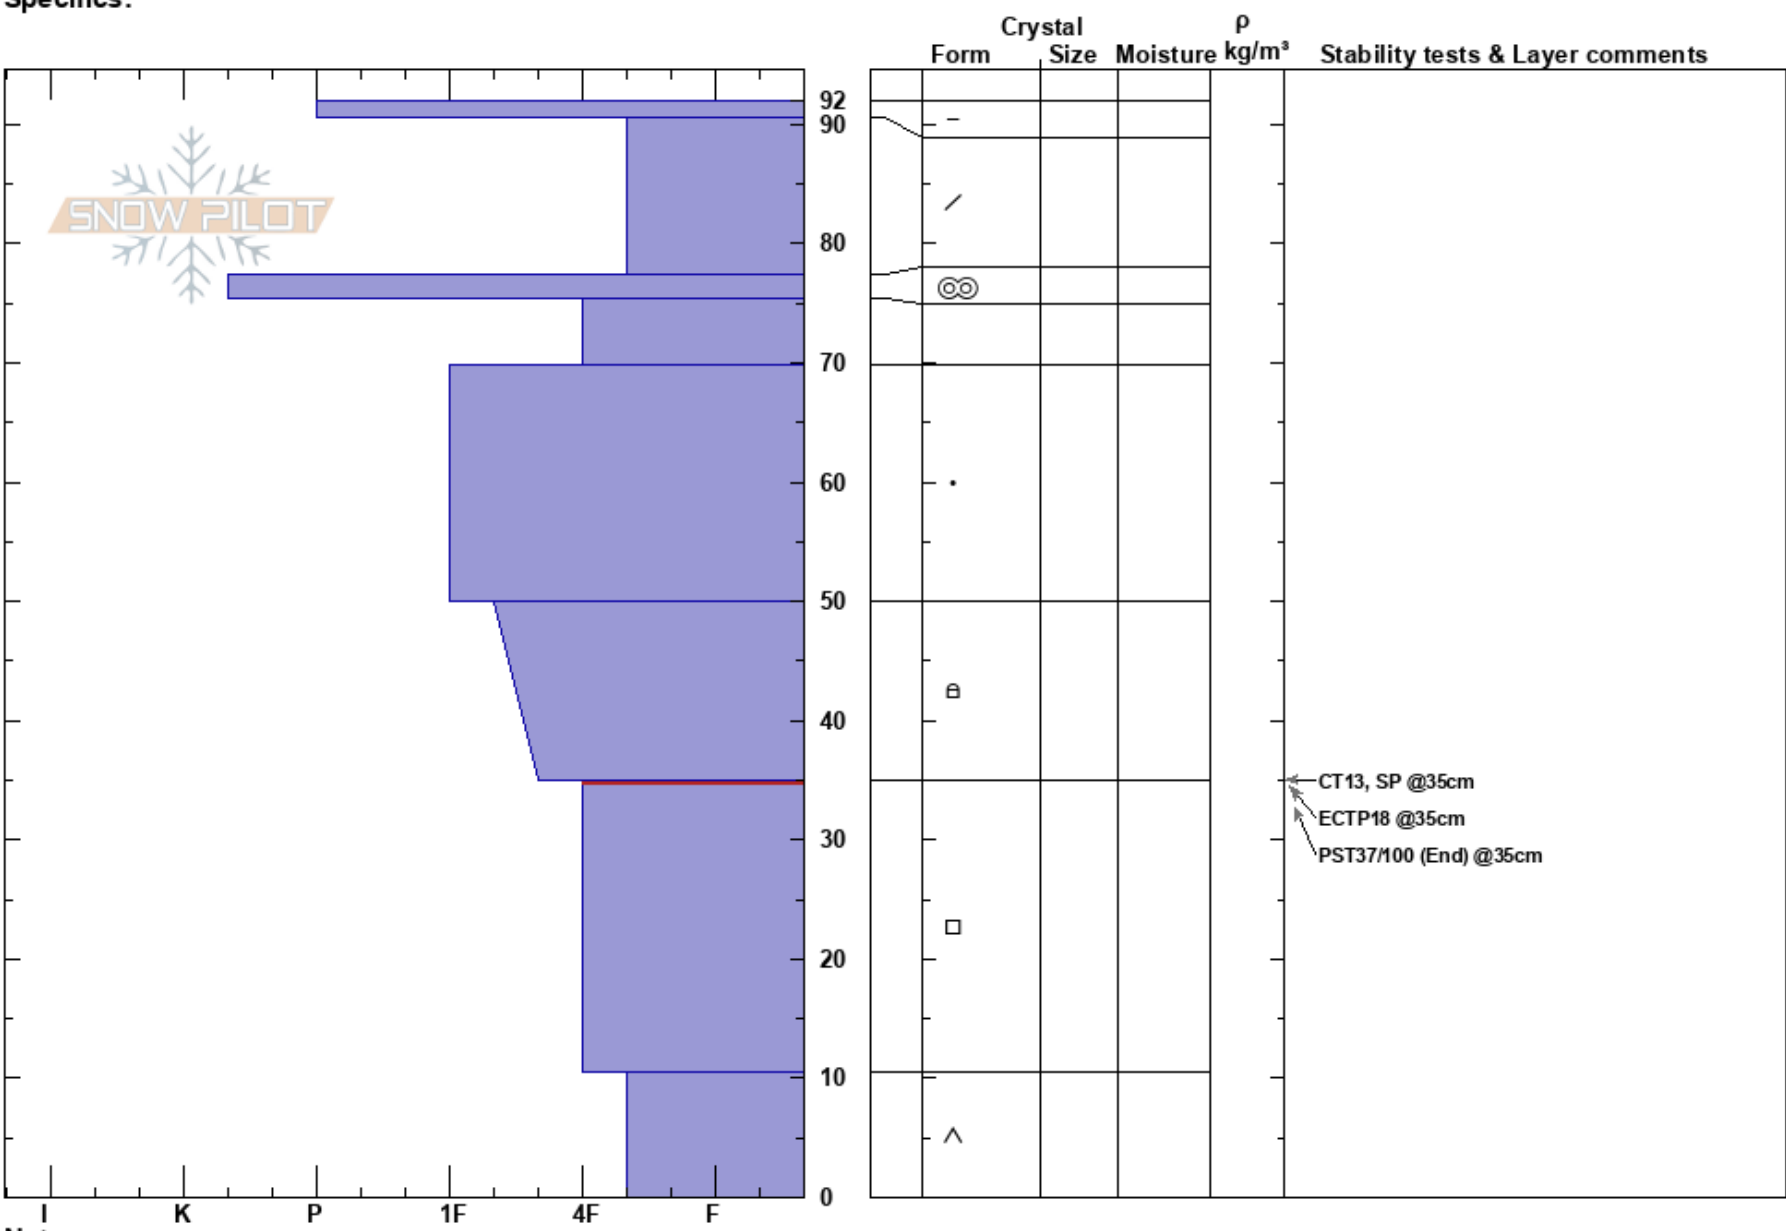

Colorado Bowl
 La Sal Mountains
 UT
 Elevation: 11200 ft
 Aspect: 46°
 Specifics:

Eric Trenbeath
 03/30/2018 - 2:00pm
 Co-ord: 38.47106N, -109.22929W
 Slope Angle: 30°
 Wind Loading:

Stability: Poor
 Air Temperature: -2°C
 Sky Cover: CLR
 Precipitation: NO
 Wind: SW Light Breeze

HS:92
 35-10.4cm: Problematic layer

Notes: