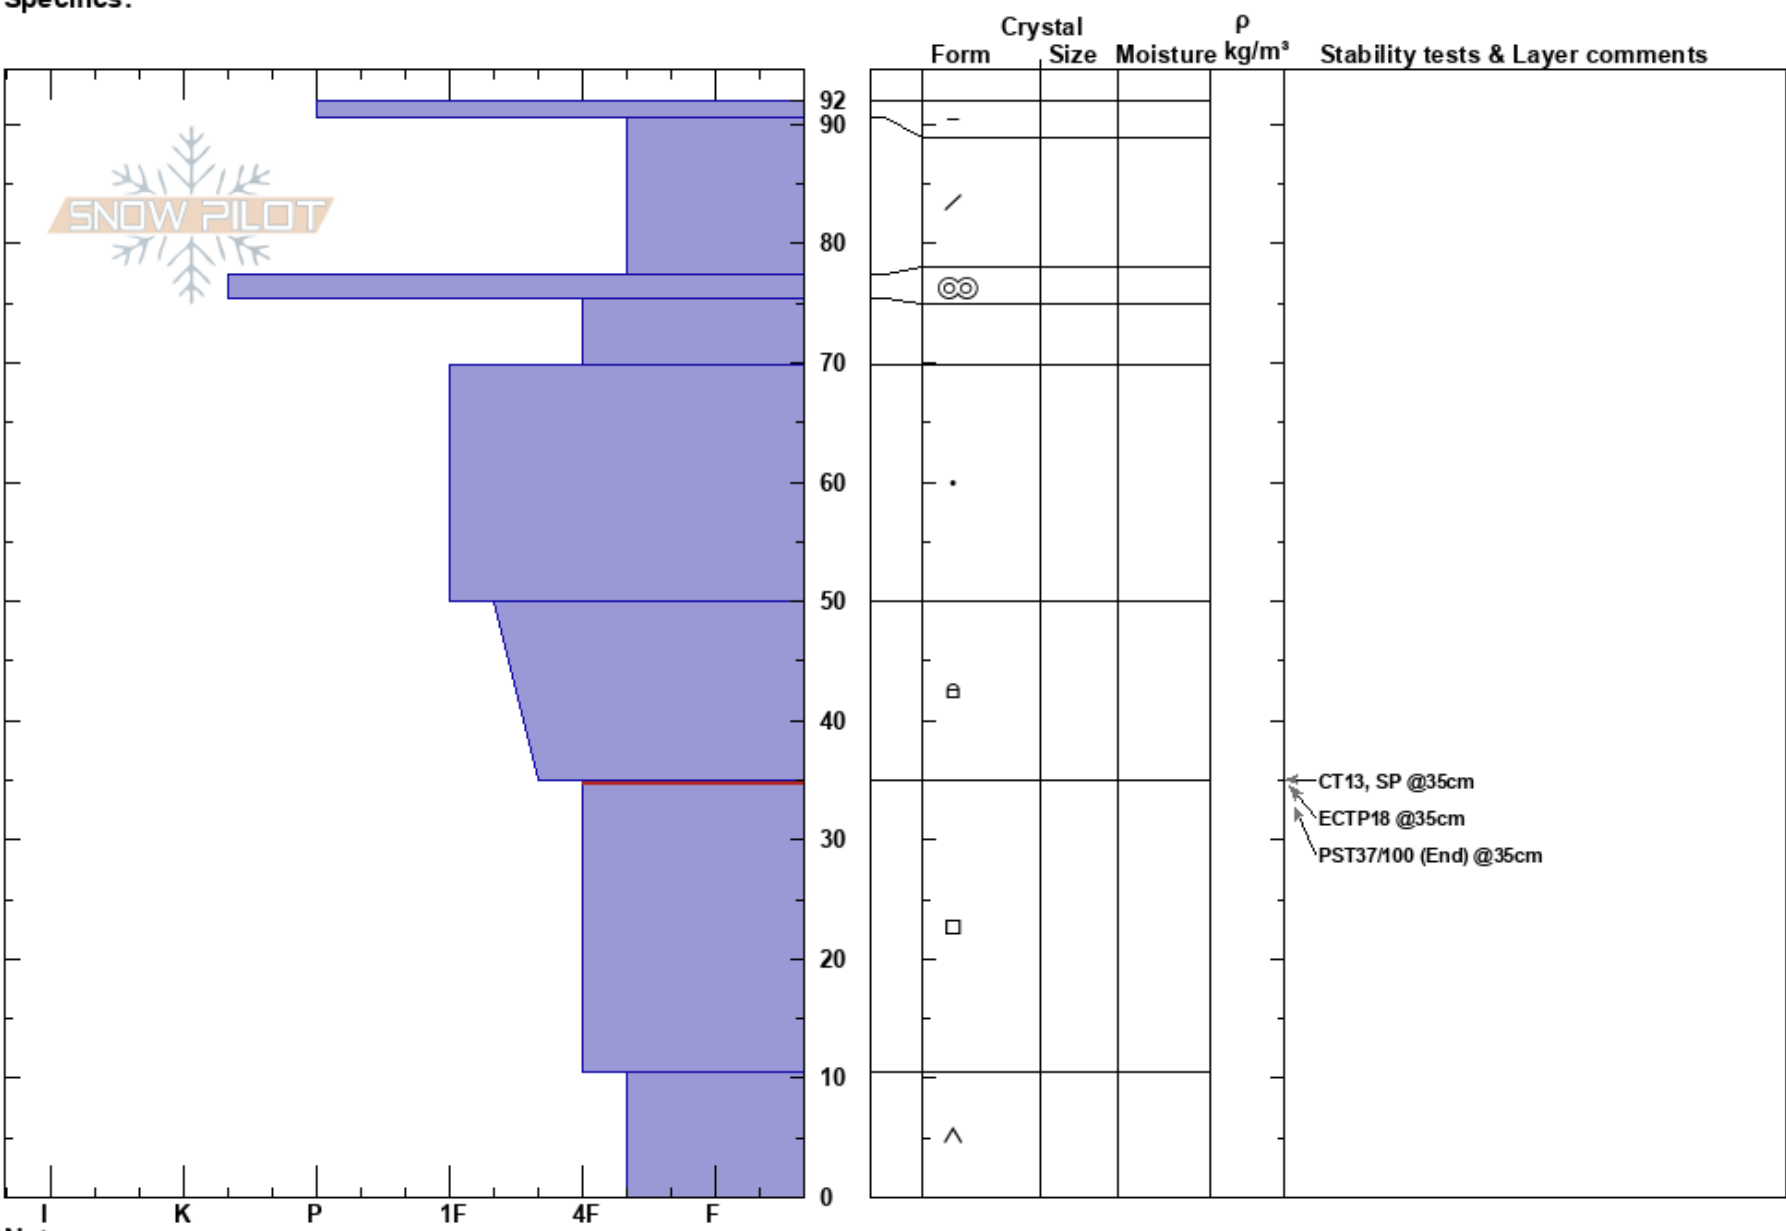

Colorado Bowl  
 La Sal Mountains  
 UT  
 Elevation: 11200 ft  
 Aspect: 46°  
 Specifics:

Eric Trenbeath  
 03/30/2018 - 2:00pm  
 Co-ord: 38.47106N, -109.22929W  
 Slope Angle: 30°  
 Wind Loading:

Stability: Poor  
 Air Temperature: -2°C  
 Sky Cover: CLR  
 Precipitation: NO  
 Wind: SW Light Breeze

HS:92  
 35-10.4cm: Problematic layer

Notes: