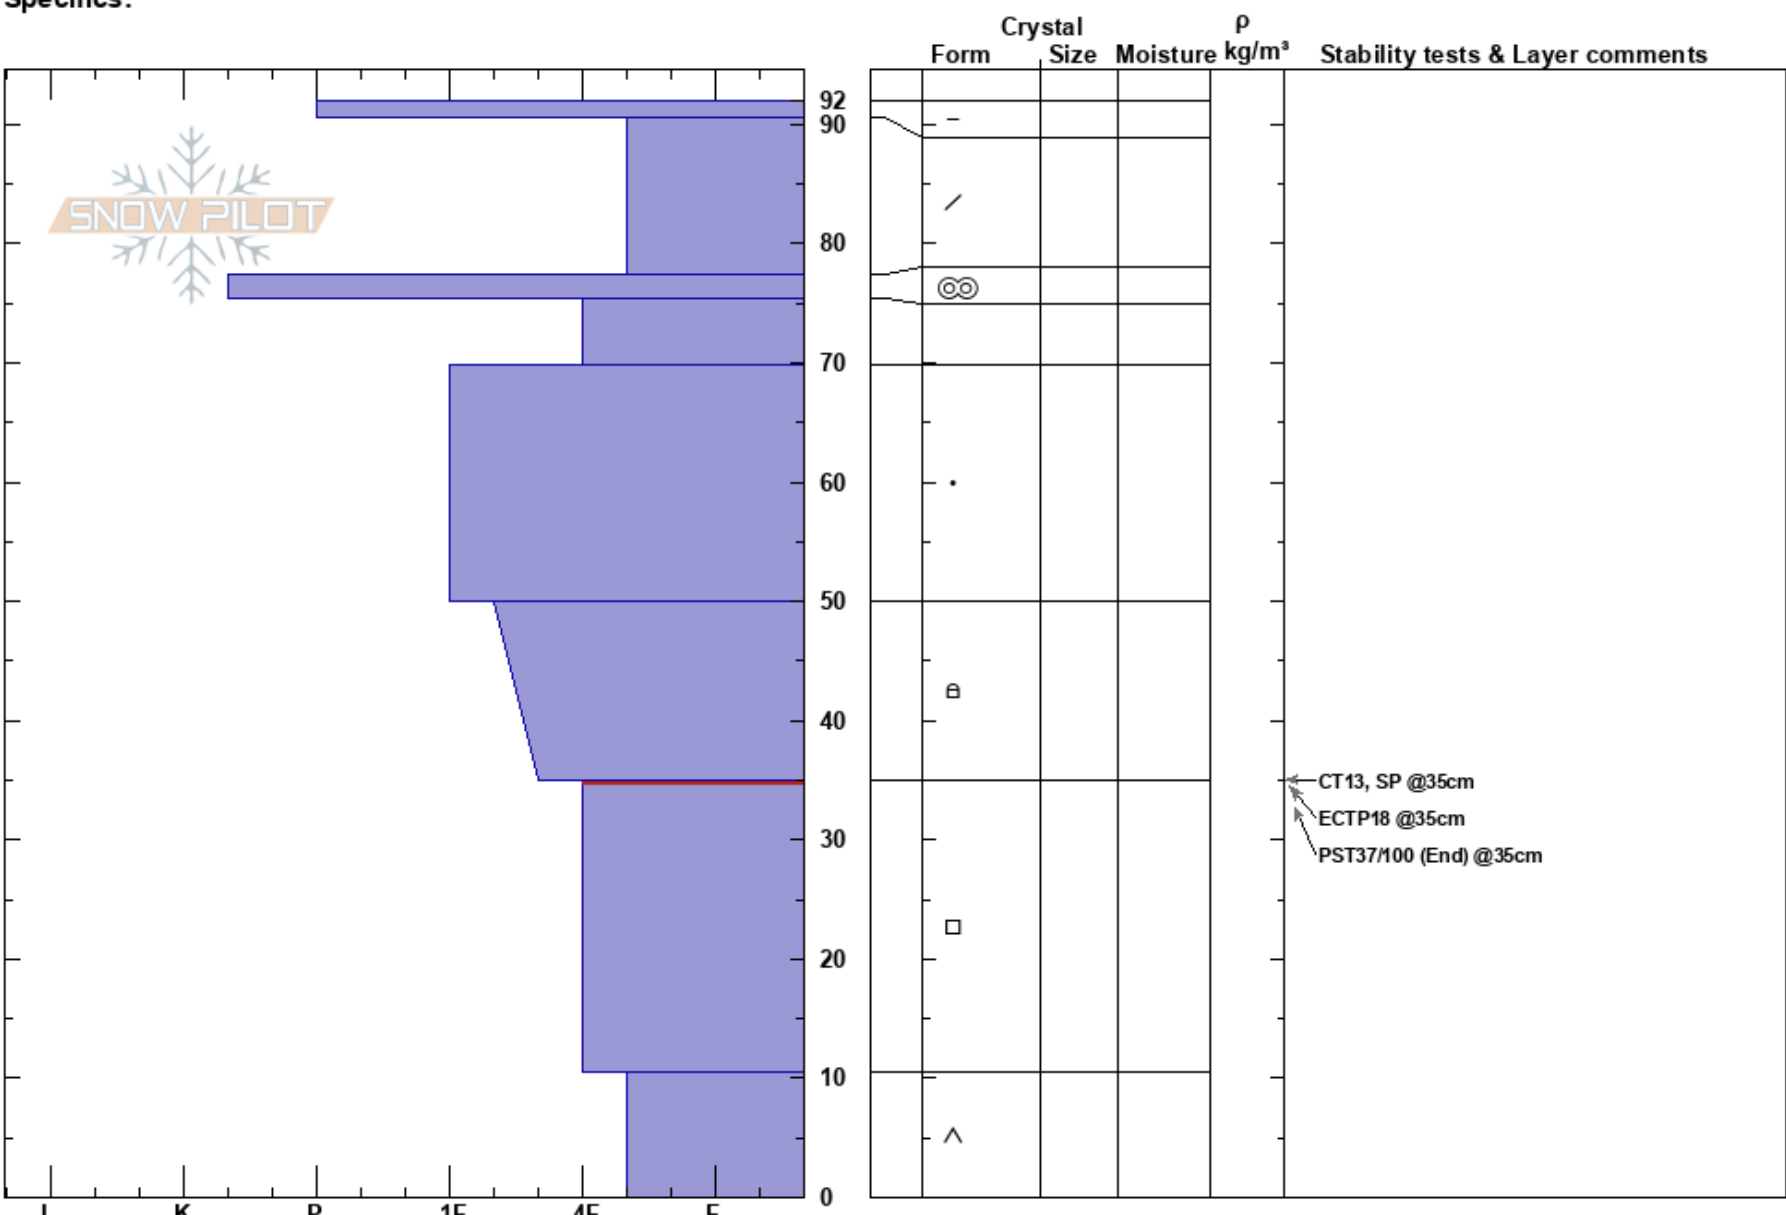

Colorado Bowl
 La Sal Mountains
 UT
 Elevation: 11200 ft
 Aspect: 46°
 Specifics:

Eric Trenbeath
 03/30/2018 - 2:00pm
 Co-ord: 38.47106N, -109.22929W
 Slope Angle: 30°
 Wind Loading:

Stability: Poor
 Air Temperature: -2°C
 Sky Cover: CLR
 Precipitation: NO
 Wind: SW Light Breeze

HS:92
 35-10.4cm: Problematic layer

Notes: