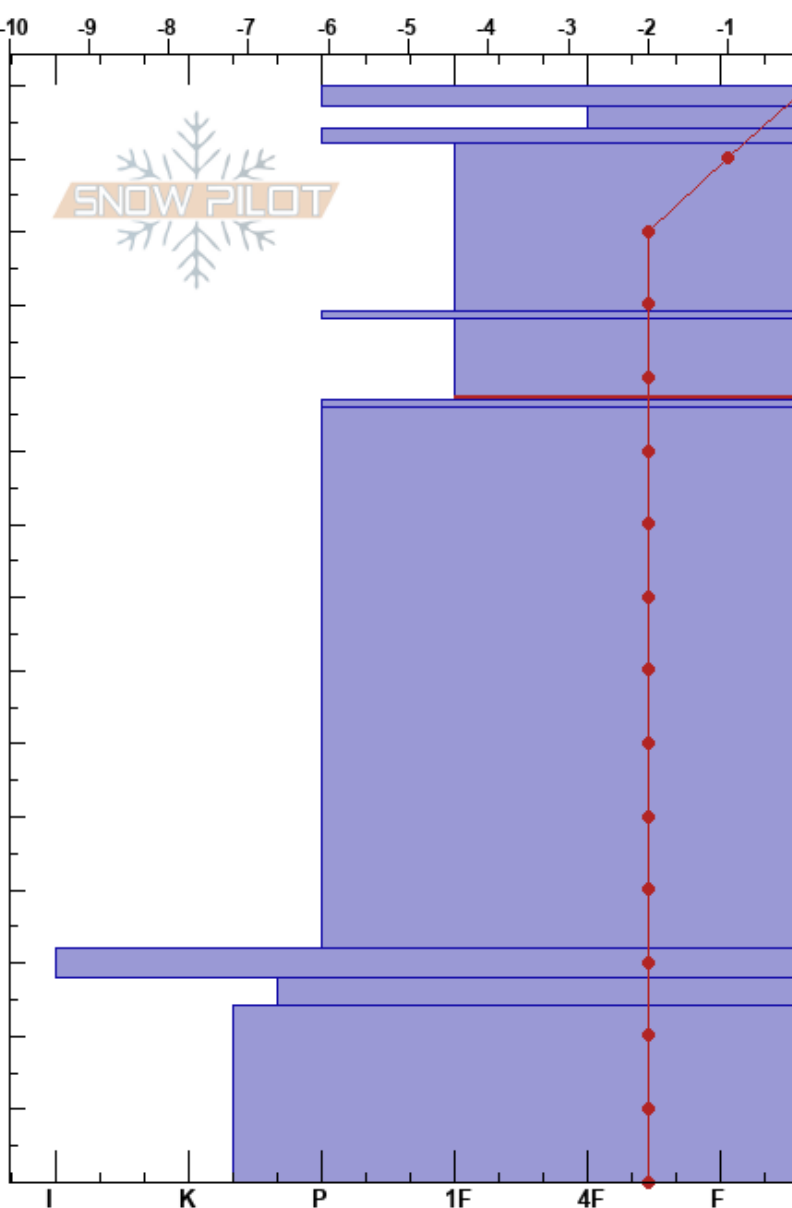

Tumalo  
 Mt Bachelor Area  
 OR  
 Elevation: 7152 m  
 Aspect: 352°

Philip Bowker  
 03/30/2018 - 1:44pm  
 Co-ord: 44.00697N, -121.64278W  
 Slope Angle: 30°  
 Wind Loading:

Stability: **HS:150**  
 Air Temperature: 6°C  
 Sky Cover: SCT  
 Precipitation: NO  
 Wind: N Light Breeze  
 Layer Notes: **PF:22** 118-107cm:Problematic layer

Specifics: Ski tracks on slope; We skied slope; Snowmobile tracks on slope

Form	Crystal		$\rho$ kg/m <sup>3</sup>	Stability tests & Layer comments
	Size	Moisture		
⊙				
/	0.5			
⊙				
/ (●)	0.3			
⊙				
●	0.3			
⊕	1			← CT23, RP @109cm
●	0.3			
■				
●	0.3			
⊕	2			