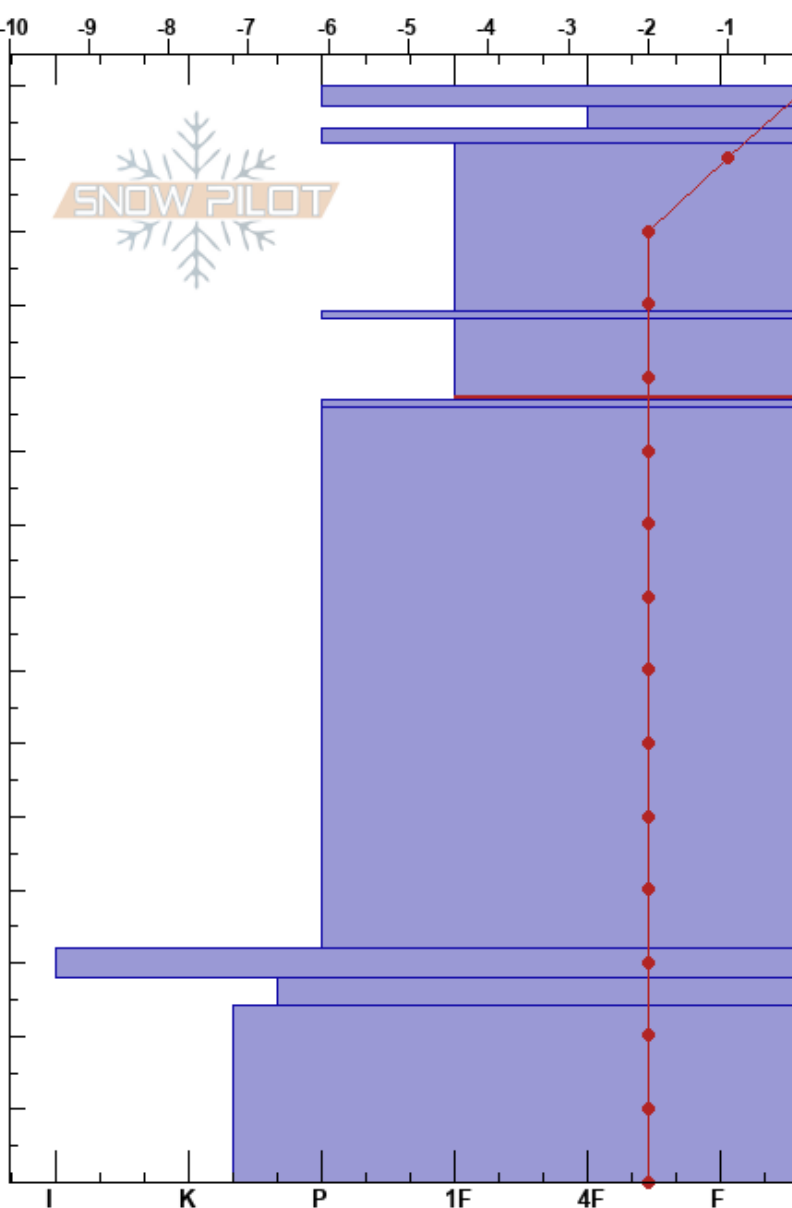

Tumalo
 Mt Bachelor Area
 OR
 Elevation: 7152 m
 Aspect: 352°

Philip Bowker
 03/30/2018 - 1:44pm
 Co-ord: 44.00697N, -121.64278W
 Slope Angle: 30°
 Wind Loading:

Stability: **HS:150**
 Air Temperature: 6°C
 Sky Cover: SCT
 Precipitation: NO
 Wind: N Light Breeze
 PF:22 118-107cm:Problematic layer

Specifics: Ski tracks on slope; We skied slope; Snowmobile tracks on slope

Form	Crystal		ρ kg/m ³	Stability tests & Layer comments
	Size	Moisture		
⊙⊙				
/	0.5			
⊙⊙				
/ (●)	0.3			
⊙⊙				
●	0.3			
⊕	1			← CT23, RP @109cm
●	0.3			
■				
●	0.3			
⊕	2			