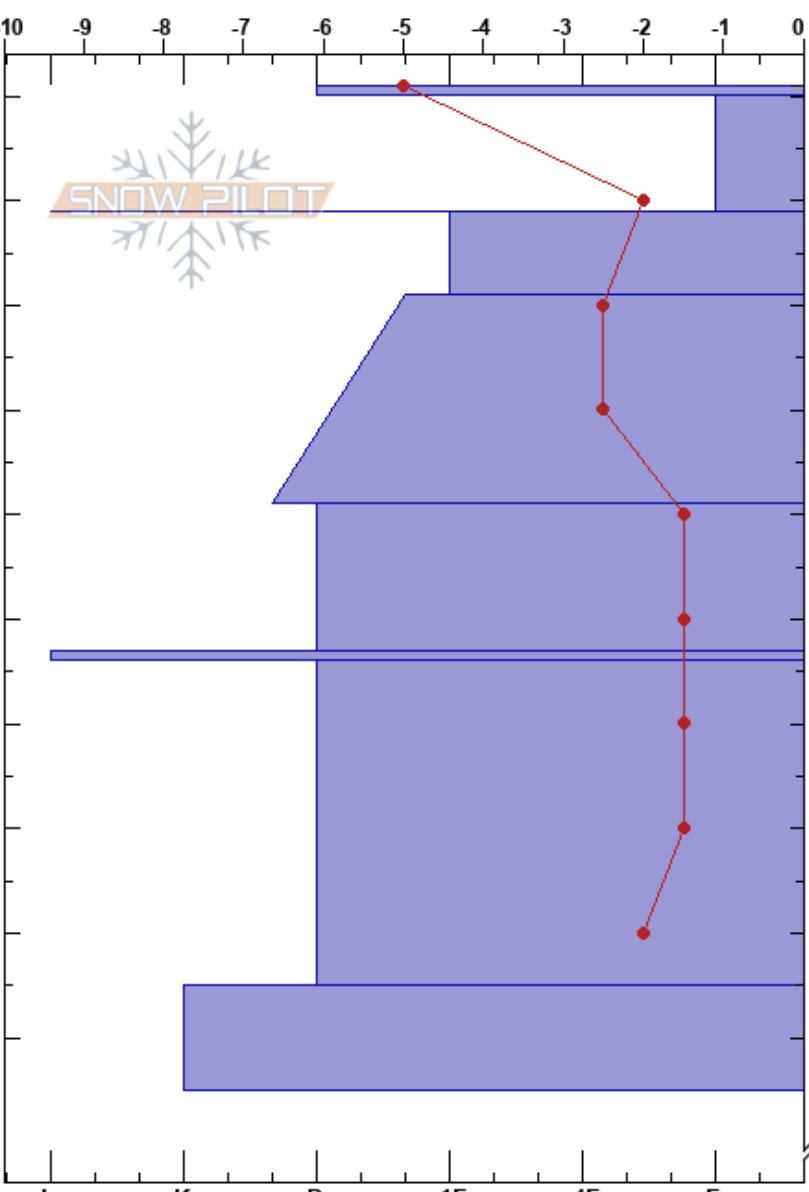

Suzzie Bowl
Rattlesnake Mtns
MT
Elevation: 6400 ft
Aspect: 5°

Logan King
03/30/2018 - 11:00am
Co-ord: 46.92271N, -113.78125W
Slope Angle: 32°
Wind Loading: no

Stability: Good HS:201 Layer Notes:
Air Temperature: 1°C PF:10
Sky Cover: OVC
Precipitation: S-1
Wind: NE Moderate

Specifics: We snowmobiled slope

Height (m)	Crystal		ρ kg/m ³	Stability tests & Layer comments
	Form	Size		
201	⊙ ⊙			
190	• (/)			
180	=			
170	• (/)			
160	•			
150	∩			
140	=			
130	∩			
120				
110	⊙ ⊙			
105				