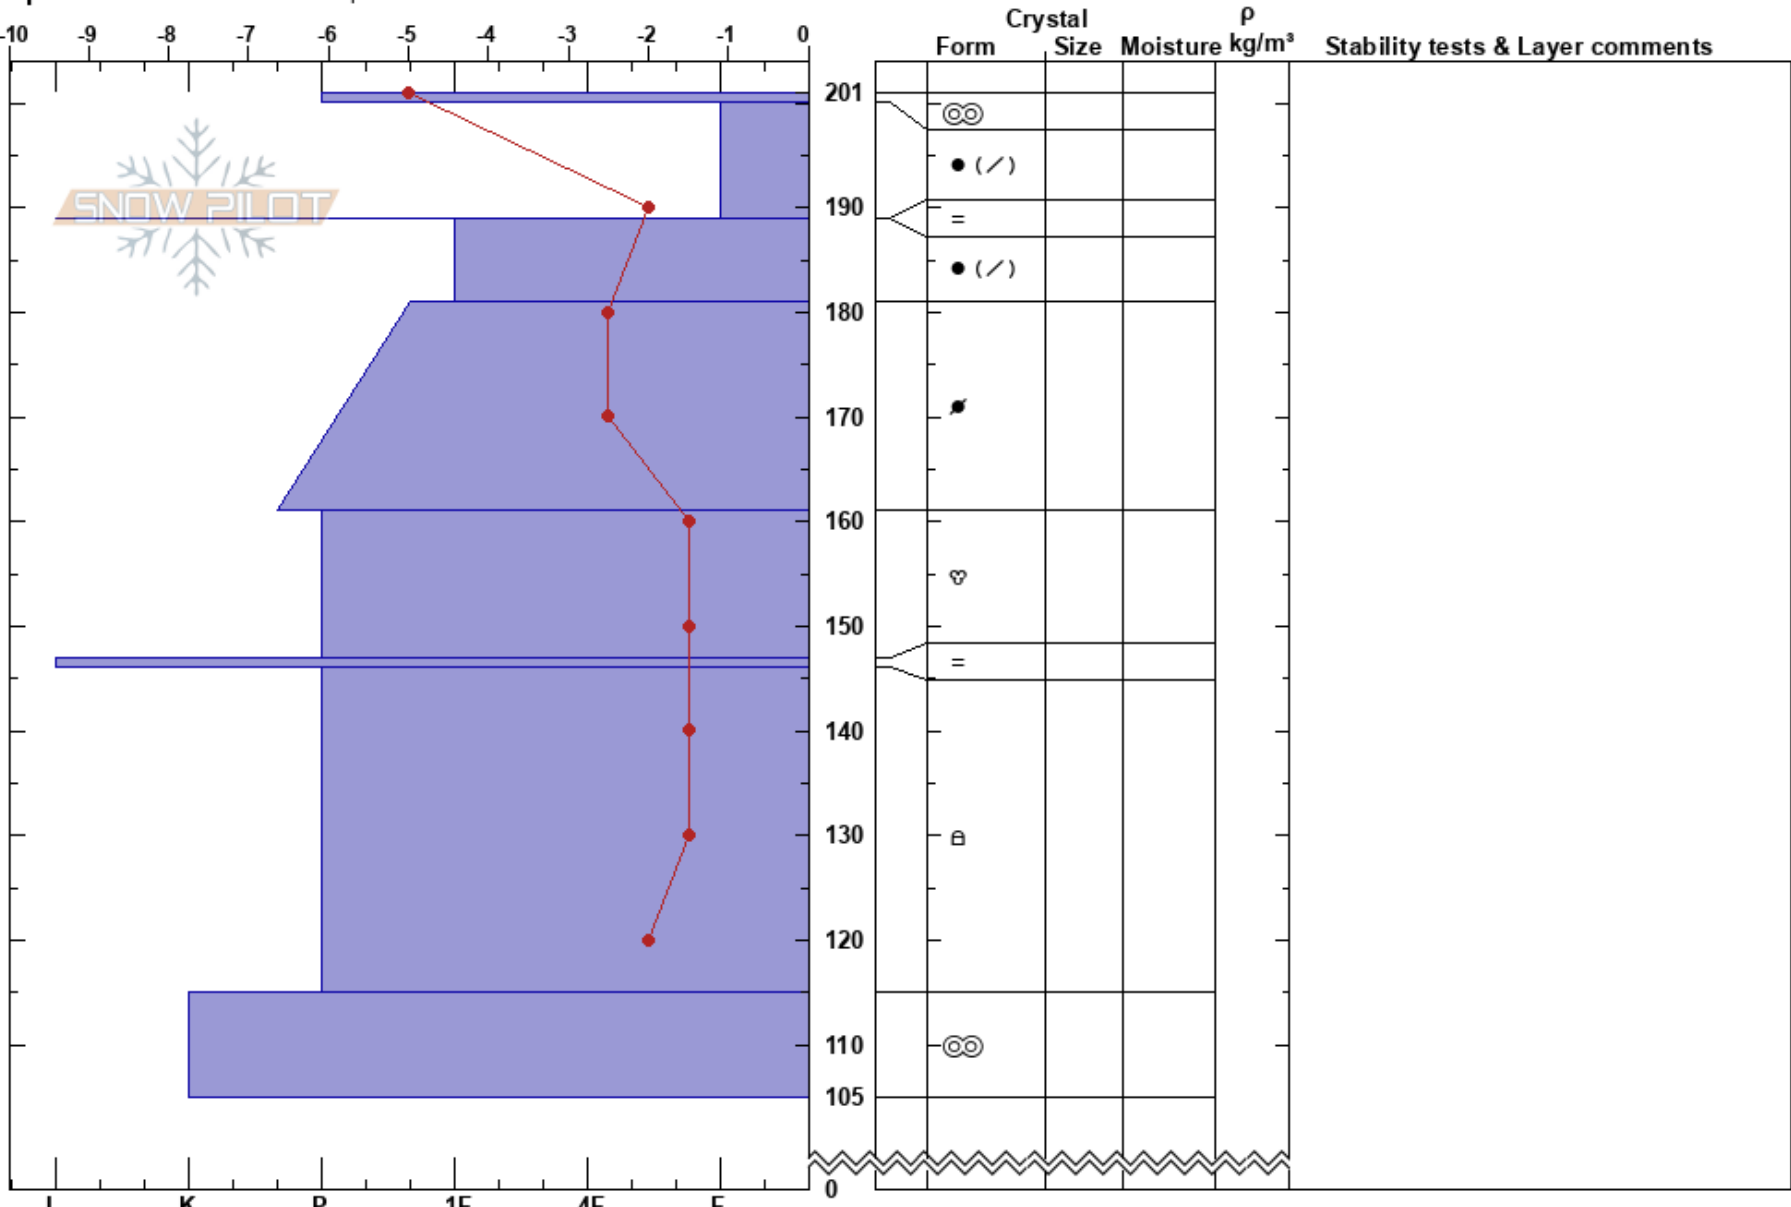

Suzzie Bowl
 Rattlesnake Mtns
 MT
 Elevation: 6400 ft
 Aspect: 5°

Logan King
 03/30/2018 - 11:00am
 Co-ord: 46.92271N, -113.78125W
 Slope Angle: 32°
 Wind Loading: no

Stability: Good HS:201
 Air Temperature: 1°C PF:10
 Sky Cover: OVC
 Precipitation: S-1
 Wind: NE Moderate

Specifics: We snowmobiled slope

Notes: Winds were variable NE-N-W, Primarily NE