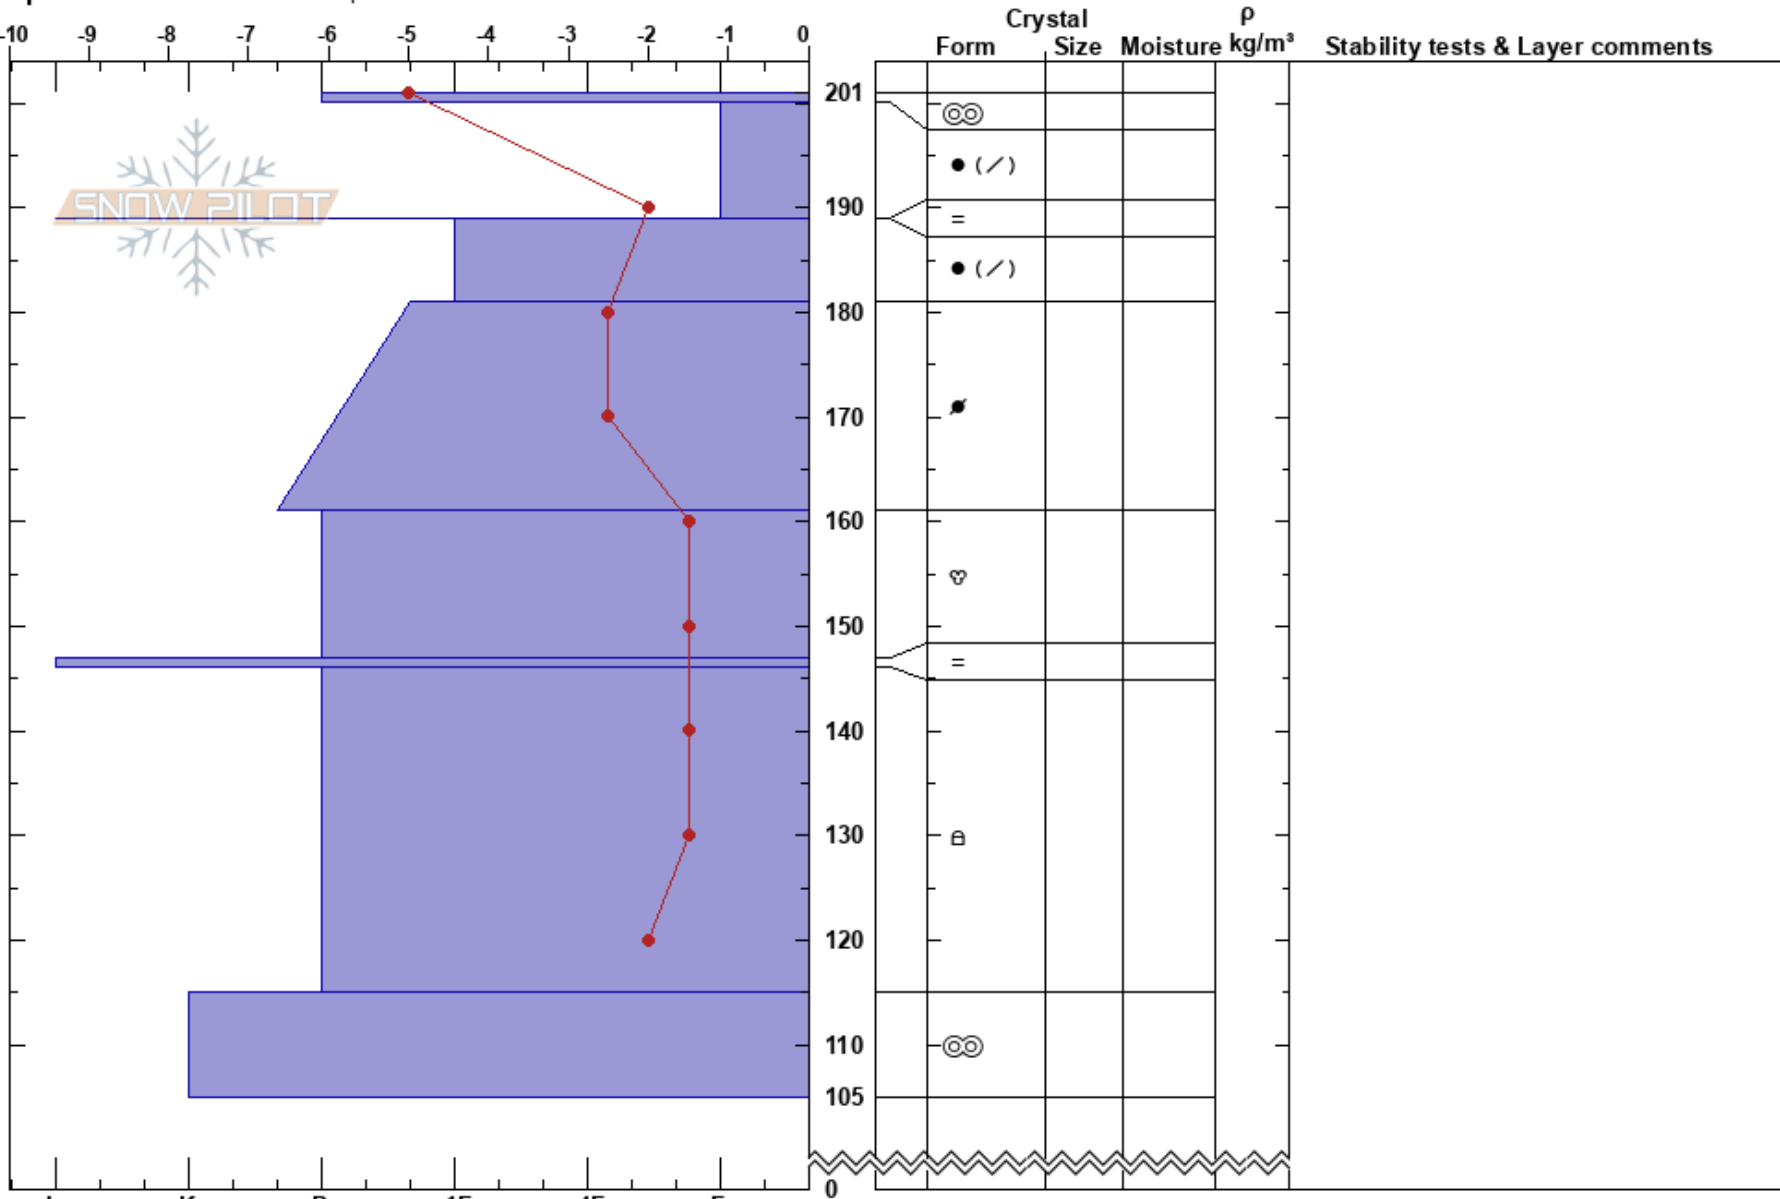

Suzzie Bowl
 Rattlesnake Mtns
 MT
 Elevation: 6400 ft
 Aspect: 5°

Logan King
 03/30/2018 - 11:00am
 Co-ord: 46.92271N, -113.78125W
 Slope Angle: 32°
 Wind Loading: no

Stability: Good HS:201 Layer Notes:
 Air Temperature: 1°C PF:10
 Sky Cover: OVC
 Precipitation: S-1
 Wind: NE Moderate

Specifics: We snowmobiled slope

Notes: Winds were variable NE-N-W, Primarily NE