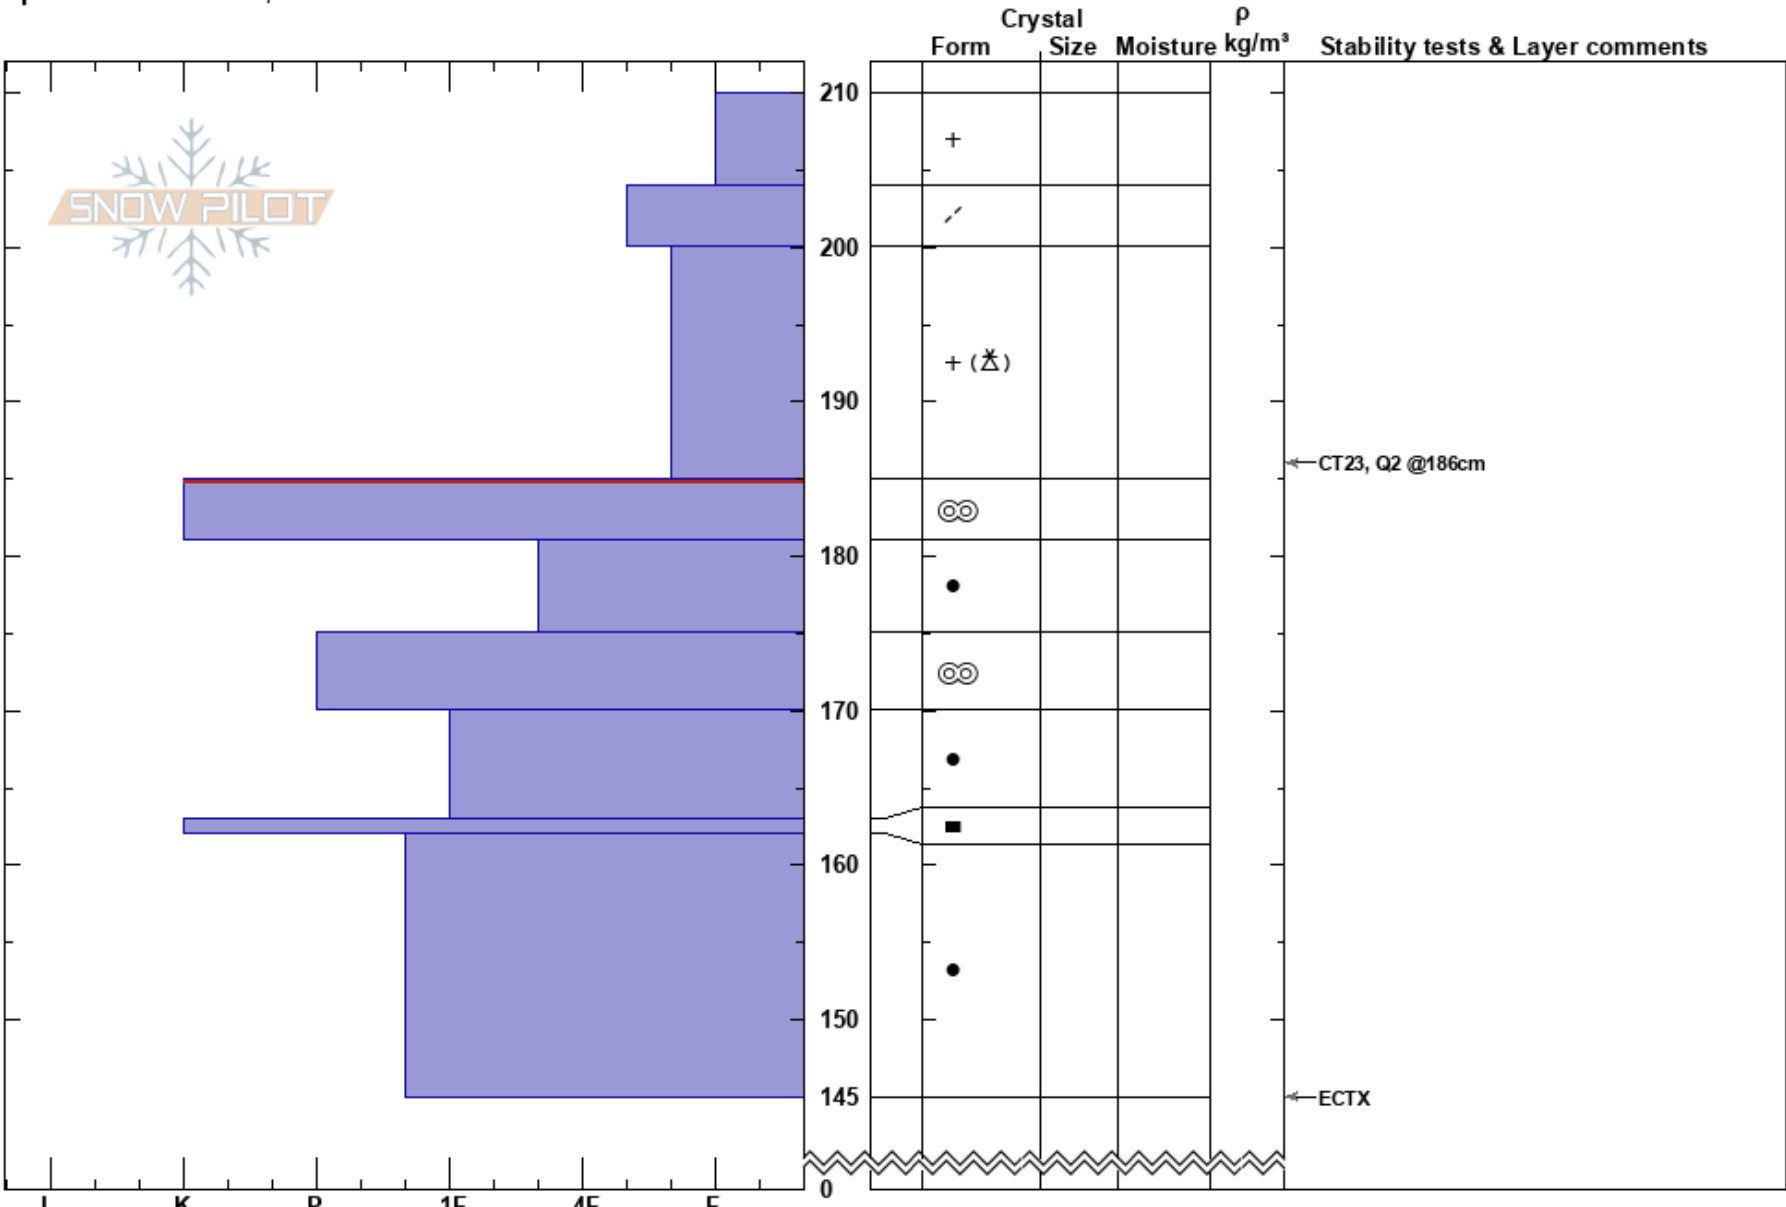

Bridger West, Bostwick  
 Bridger Range  
 MT  
**Elevation:** 7900 ft  
**Aspect:** 300°  
**Specifics:** We skied slope

Eric Knoff  
 03/29/2018 - 1:10pm  
**Co-ord:** 45.79434N, -110.94545W  
**Slope Angle:** 31°  
**Wind Loading:** no

**Stability:** Very Good  
**Air Temperature:** -5°C  
**Sky Cover:** SCT  
**Precipitation:** NO  
**Wind:** SW Light Breeze

**HS:**210  
**Layer Notes:**  
 185-181cm:Problematic layer

**Notes:** Deep and stable snowpack for the west side of the Bridgers.