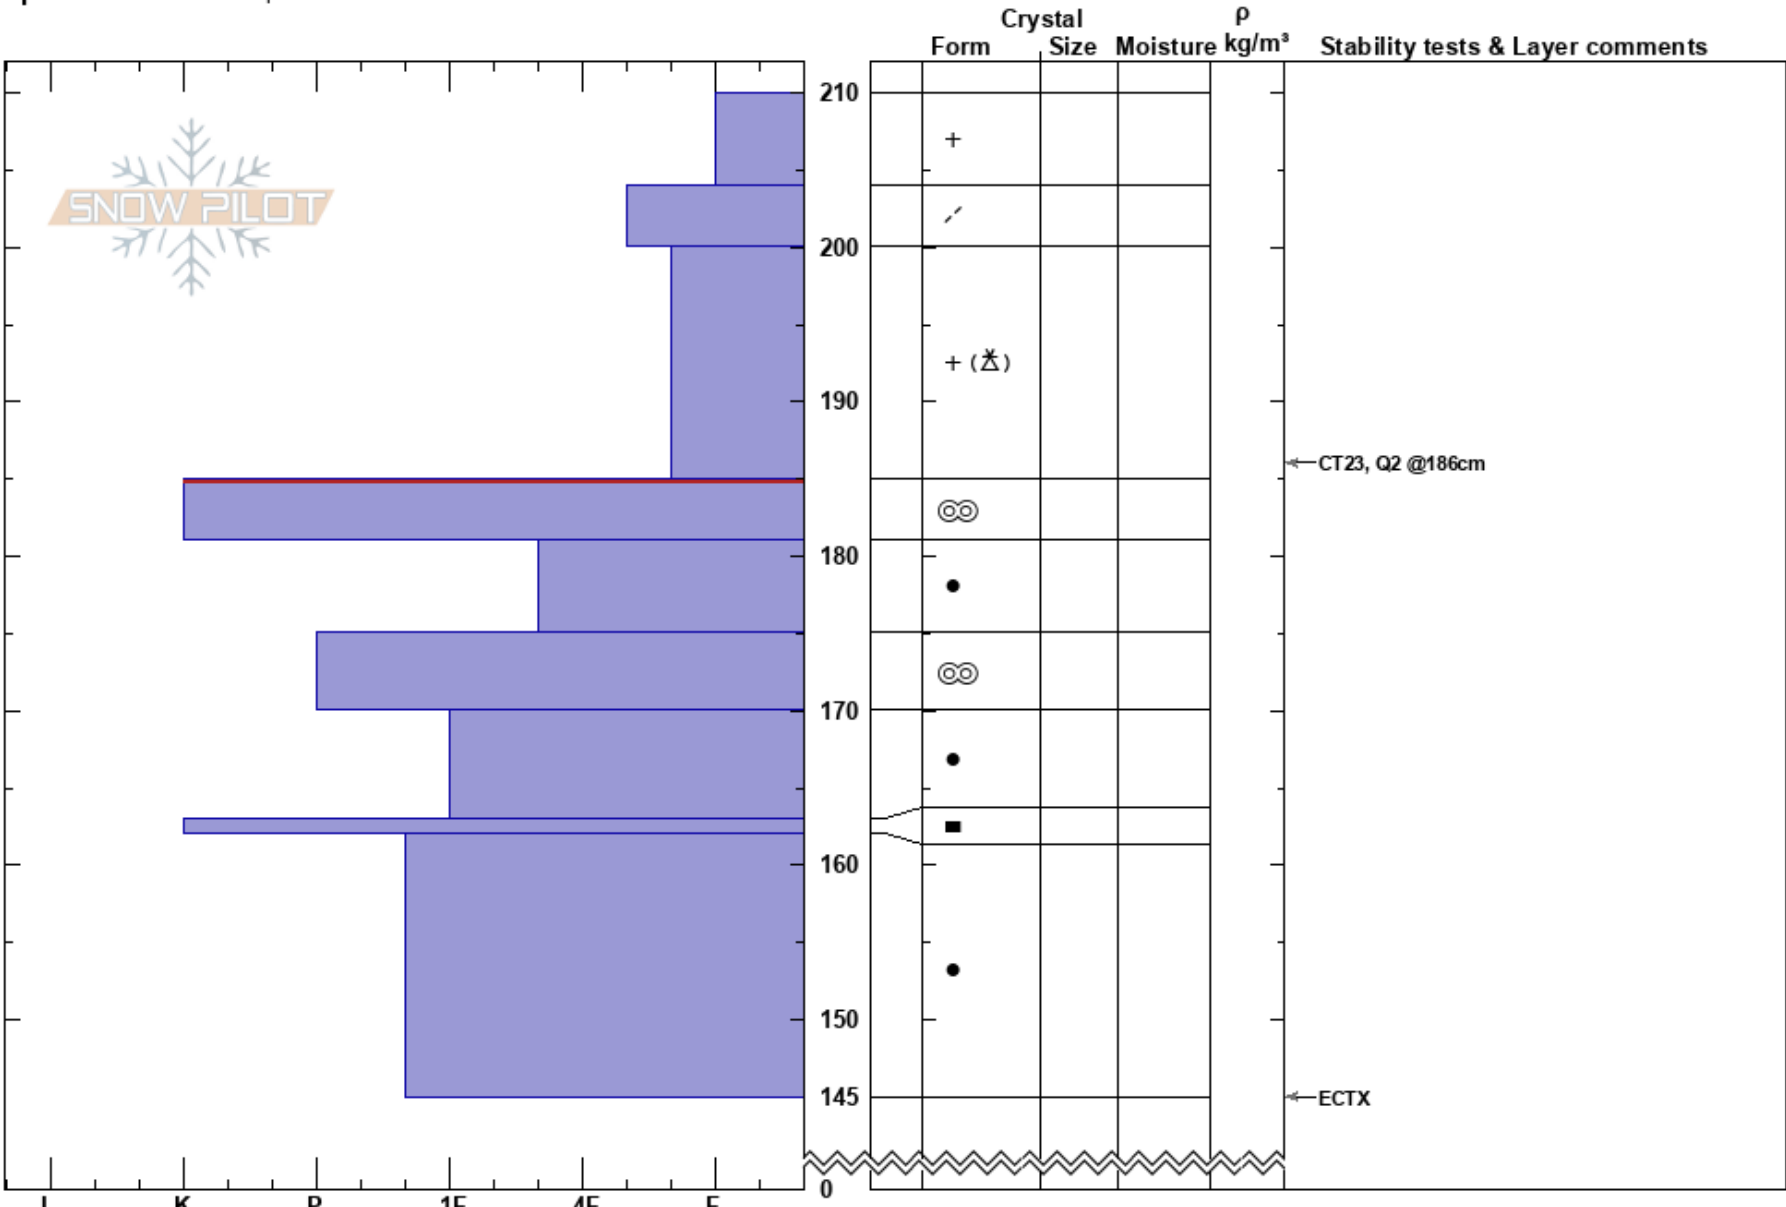

Bridger West, Bostwick
 Bridger Range
 MT
Elevation: 7900 ft
Aspect: 300°
Specifics: We skied slope

Eric Knoff
 03/29/2018 - 1:10pm
Co-ord: 45.79434N, -110.94545W
Slope Angle: 31°
Wind Loading: no

Stability: Very Good
Air Temperature: -5°C
Sky Cover: SCT
Precipitation: NO
Wind: SW Light Breeze

HS: 210
Layer Notes:
 185-181cm: Problematic layer

Notes: Deep and stable snowpack for the west side of the Bridgers.