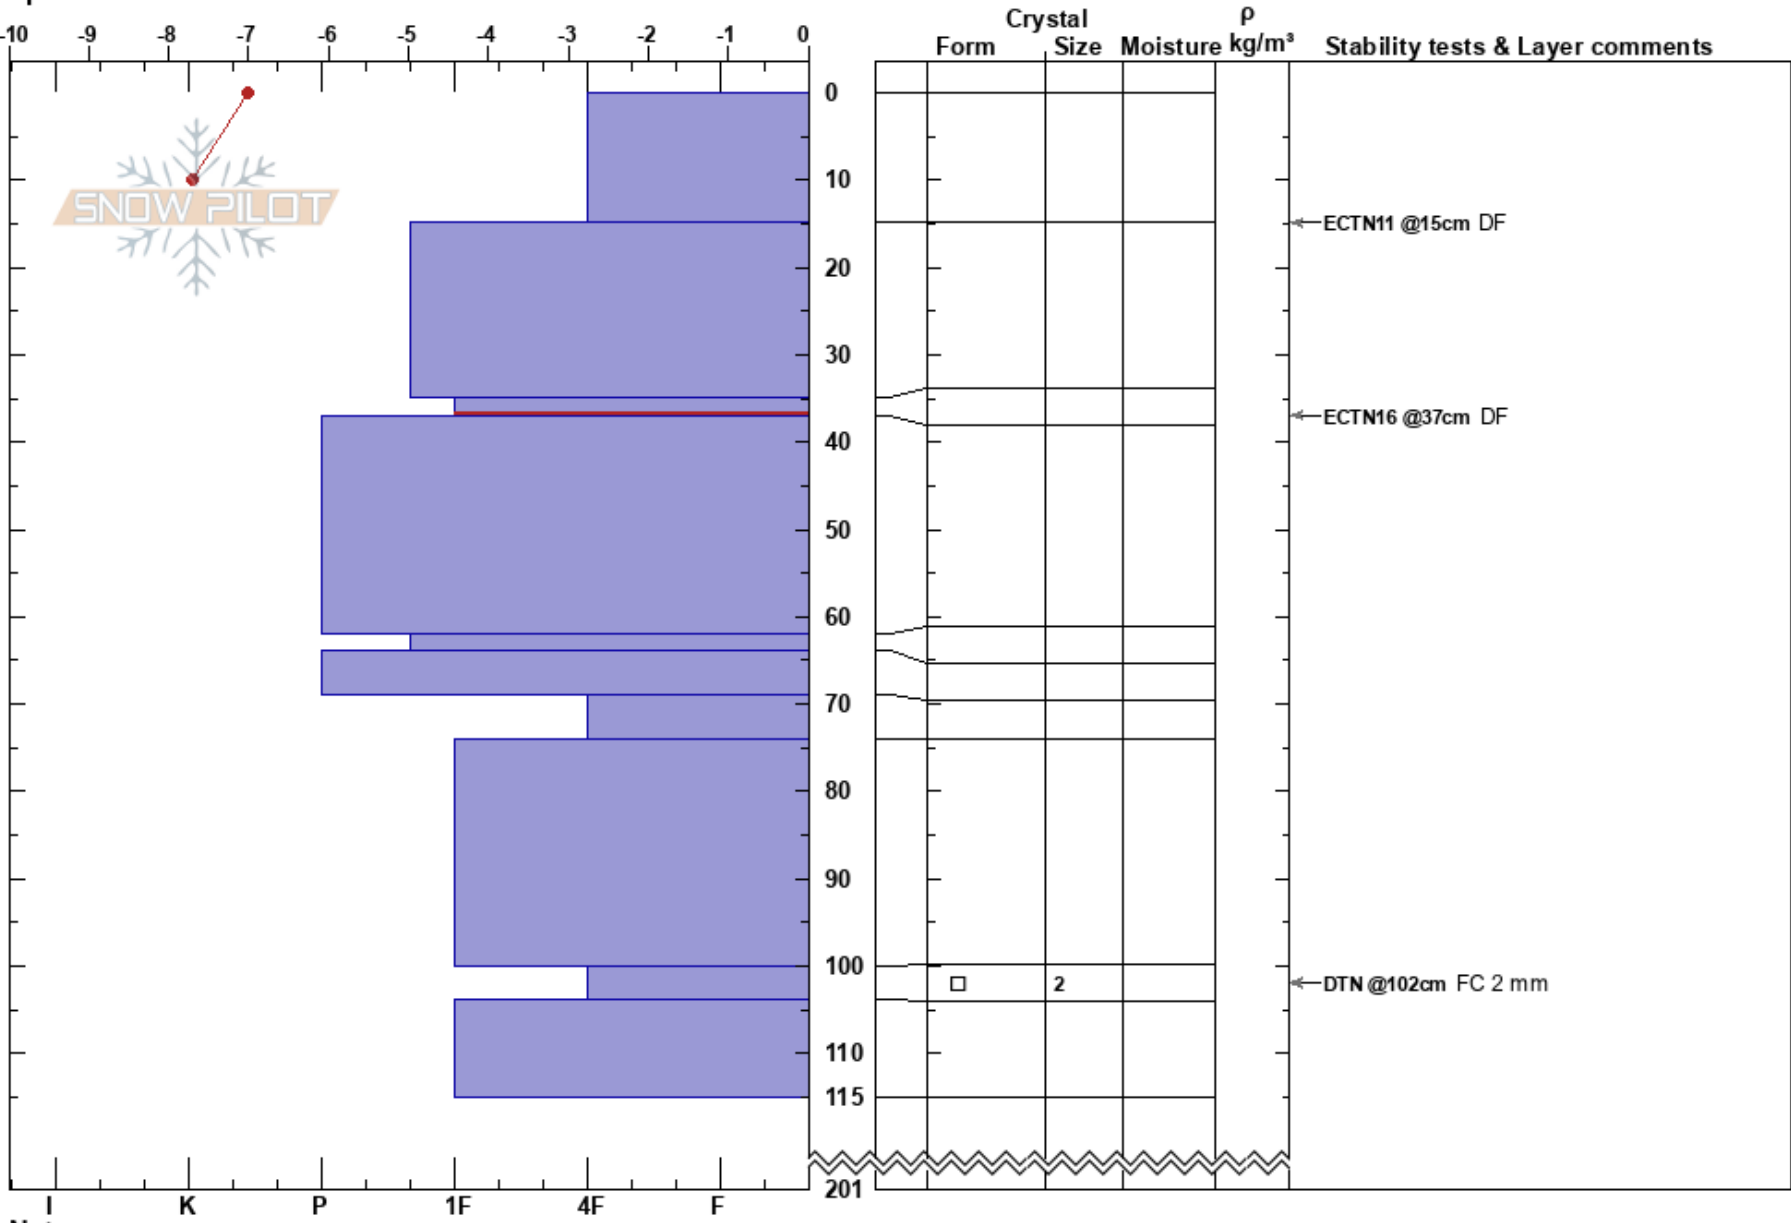

Kobäset
 Västra Vindelfjällen
 Sweden
Elevation: 890 m
Aspect: 265°
Specifics:

Johan af Ekenstam
 30/03/2018 - 13:05
Co-ord: 65.83811N, 15.17819E
Slope Angle: 15°
Wind Loading: previous

Stability: HS:201
Air Temperature: -4.6°C **PF:**35 35-37cm:Problematic layer
Sky Cover: SCT
Precipitation: NO
Wind: E Light Breeze