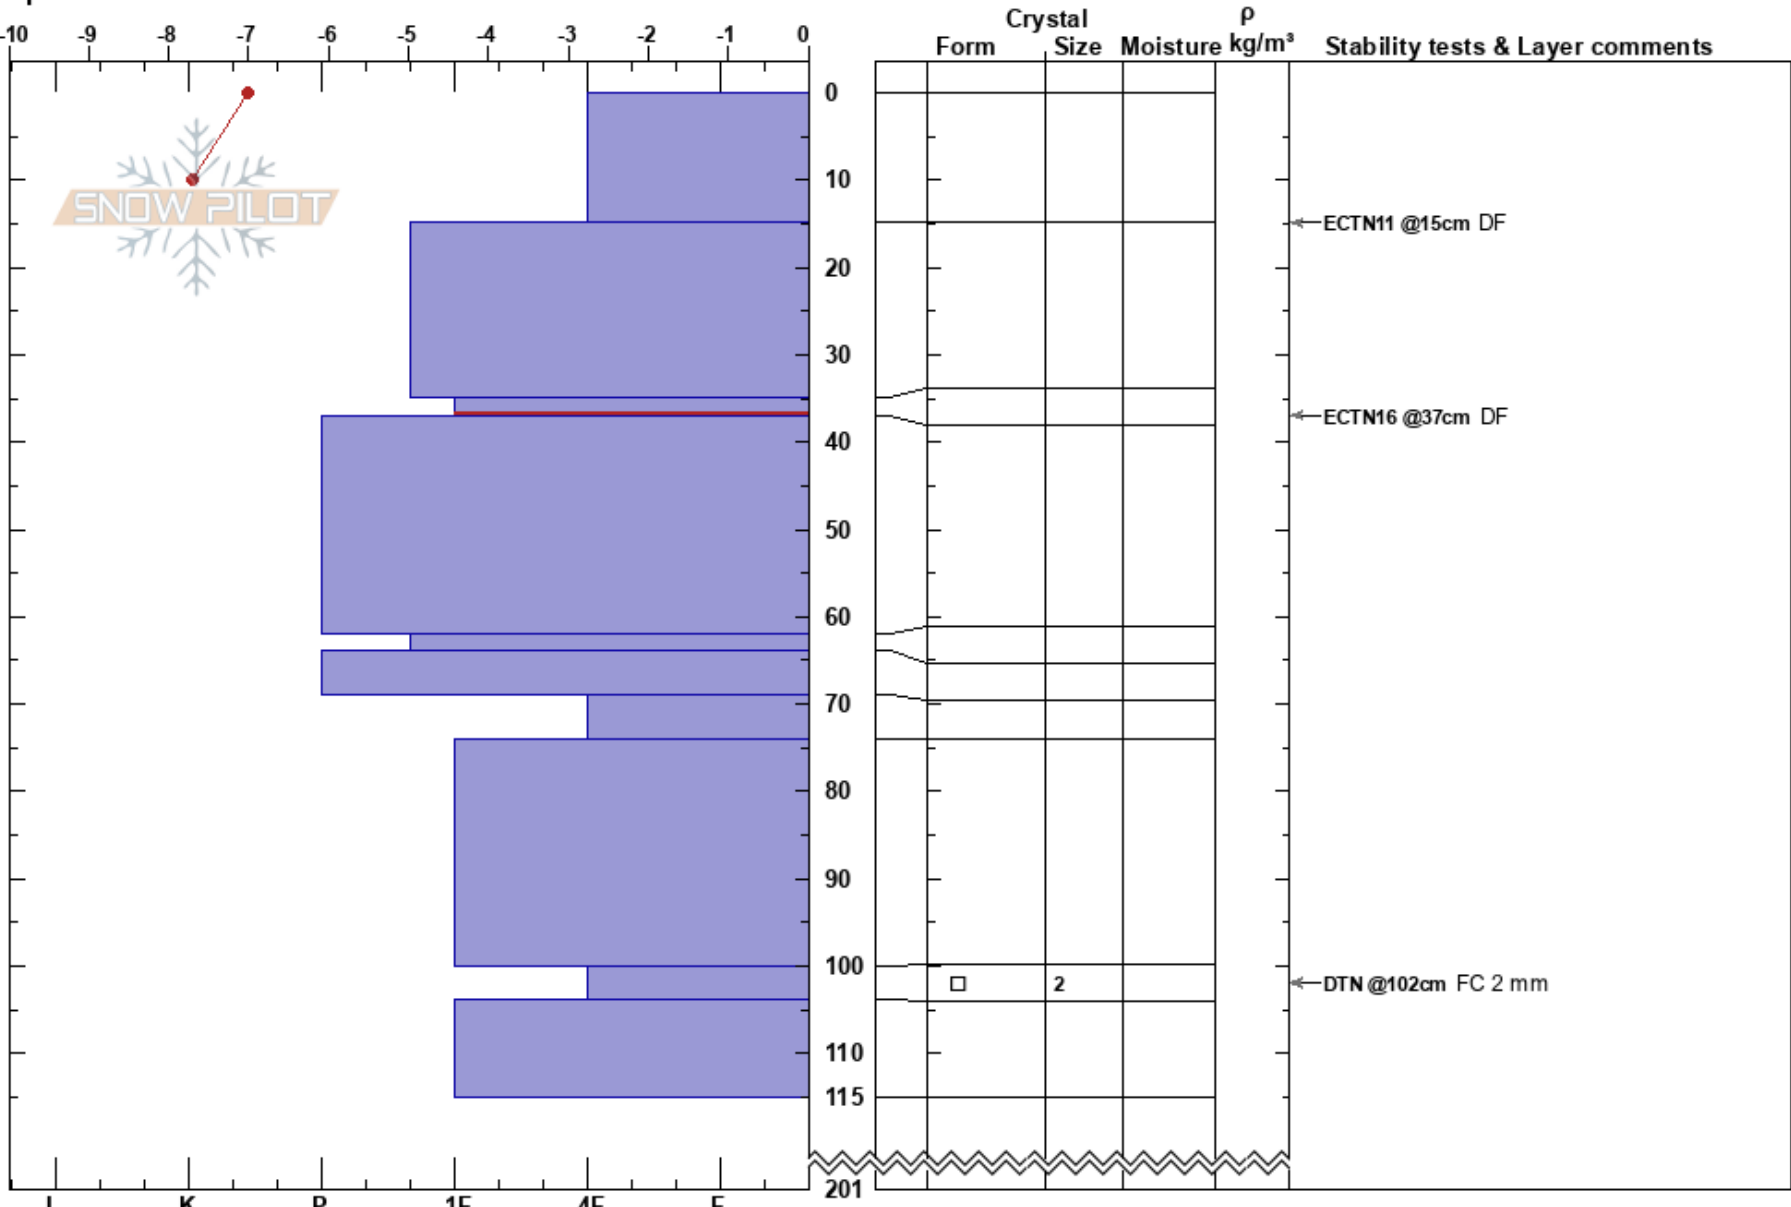

Kobäset
 Västra Vindelfjällen
 Sweden
Elevation: 890 m
Aspect: 265°
Specifics:

Johan af Ekenstam
 30/03/2018 - 13:05
Co-ord: 65.83811N, 15.17819E
Slope Angle: 15°
Wind Loading: previous

Stability: HS:201
Air Temperature: -4.6°C **PF:**35 35-37cm:Problematic layer
Sky Cover: SCT
Precipitation: NO
Wind: E Light Breeze