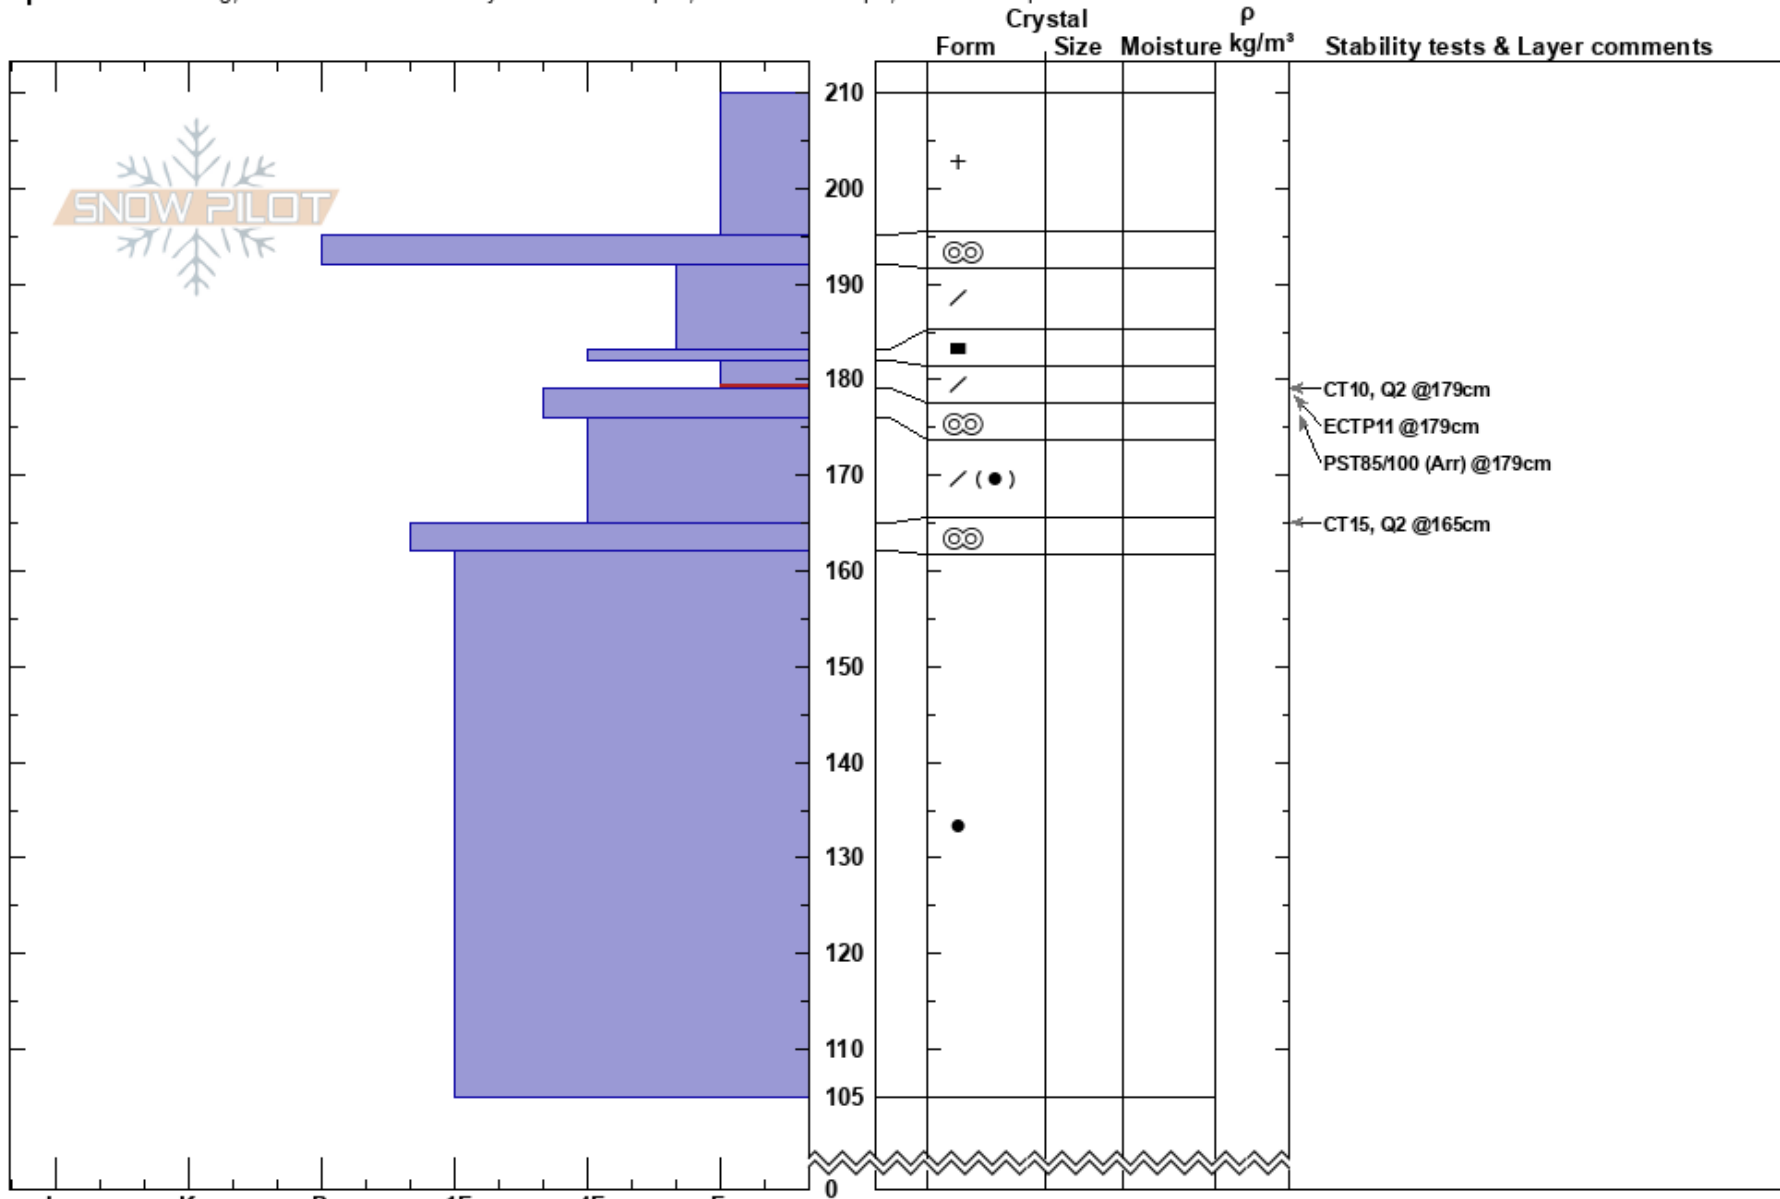

Middle Basin/Beehive  
Madison Range-N  
MT

Alex Marienthal  
03/24/2018 - 12:25am  
Co-ord: 45.32384N, -111.37836W  
Slope Angle: 25°  
Wind Loading: no

Stability: Fair Stable  
Air Temperature:  
Sky Cover: BKN  
Precipitation: NO  
Wind: SW Moderate

HS:210  
Layer Notes:  
182-179cm:Problematic layer

Elevation: 8820 ft  
Aspect: 90°

Specifics: Cracking; Recent avalanche activity on different slopes; Ski tracks on slope; We skied slope

Notes: 6in. new snow this morning. Stopped snowing 30-45 minutes before pit. Wind increasing to strong.