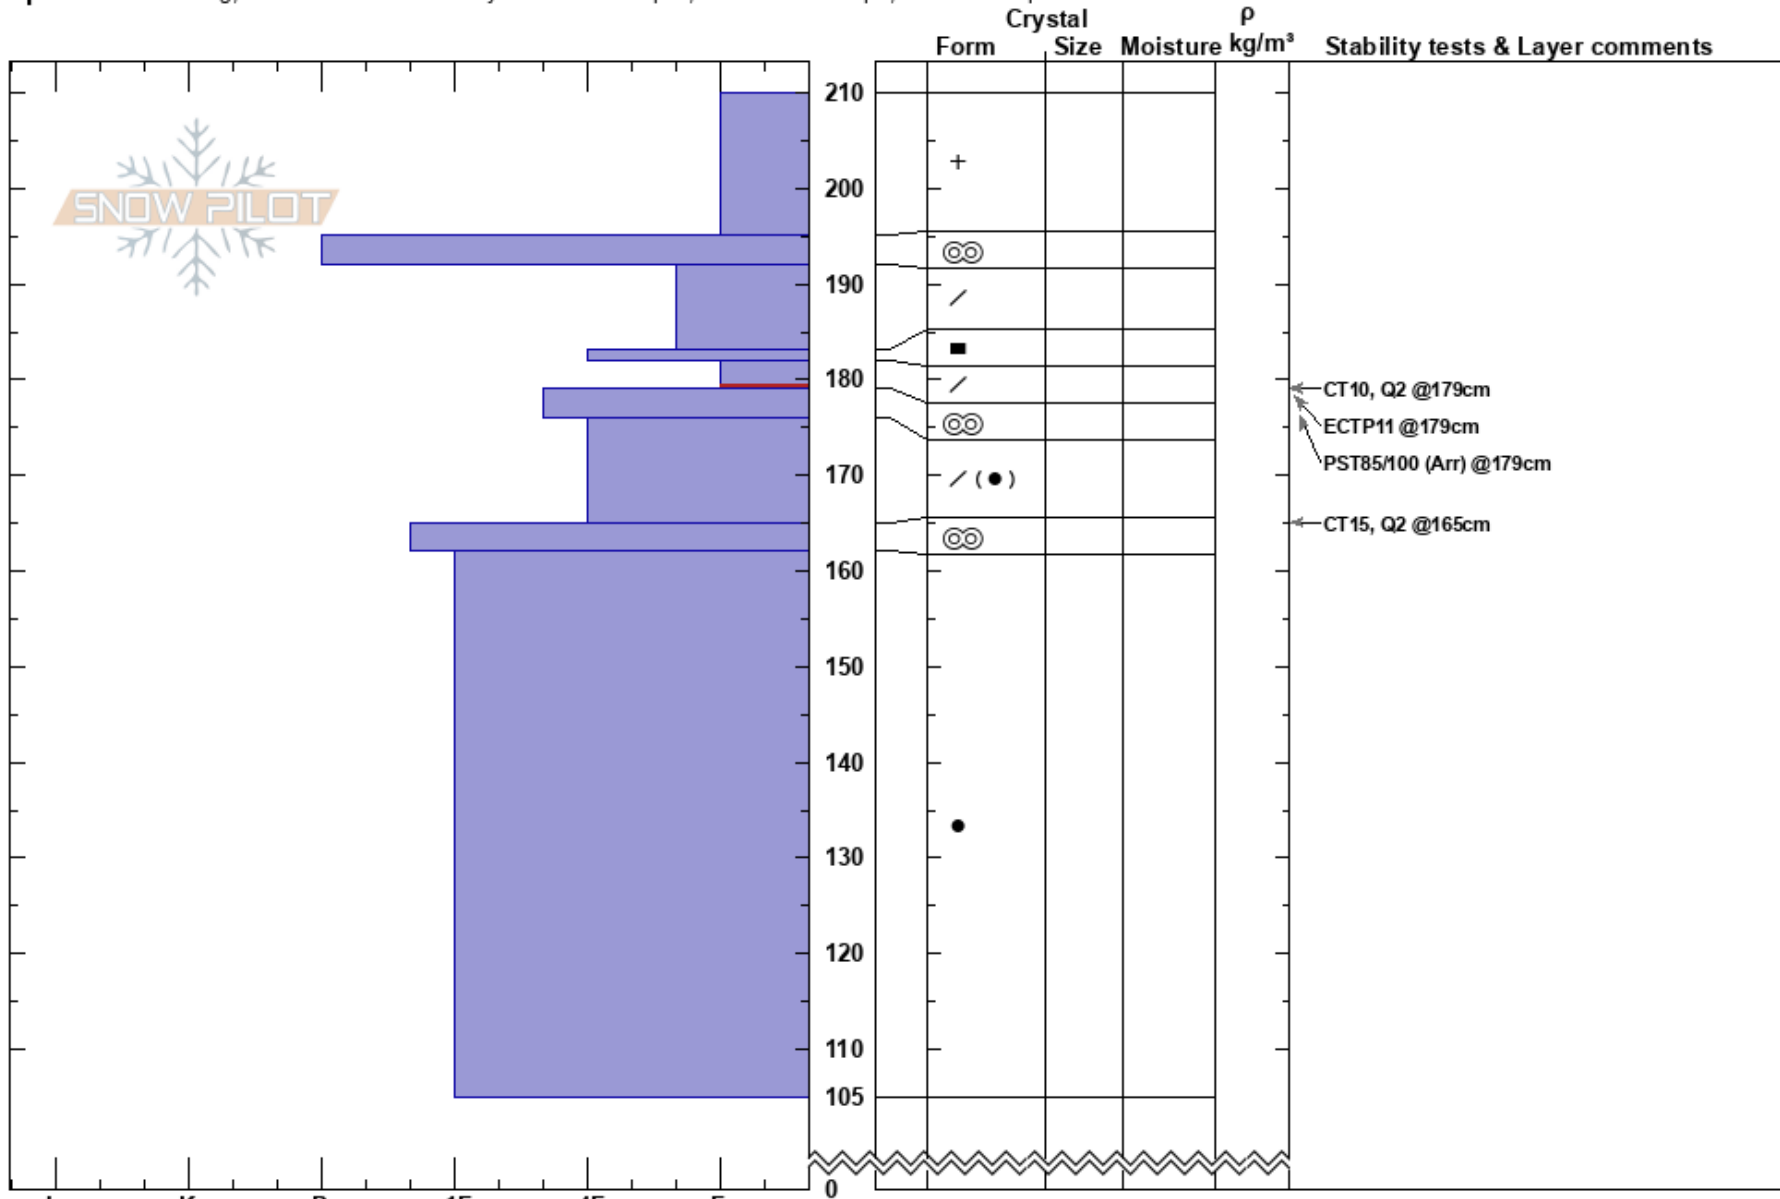

Middle Basin/Beehive
Madison Range-N
MT

Alex Marienthal
03/24/2018 - 12:25am
Co-ord: 45.32384N, -111.37836W
Slope Angle: 25°
Wind Loading: no

Stability: Fair Stable
Air Temperature:
Sky Cover: BKN
Precipitation: NO
Wind: SW Moderate

HS:210
Layer Notes:
182-179cm: Problematic layer

Elevation: 8820 ft
Aspect: 90°

Specifics: Cracking; Recent avalanche activity on different slopes; Ski tracks on slope; We skied slope

Notes: 6in. new snow this morning. Stopped snowing 30-45 minutes before pit. Wind increasing to strong.