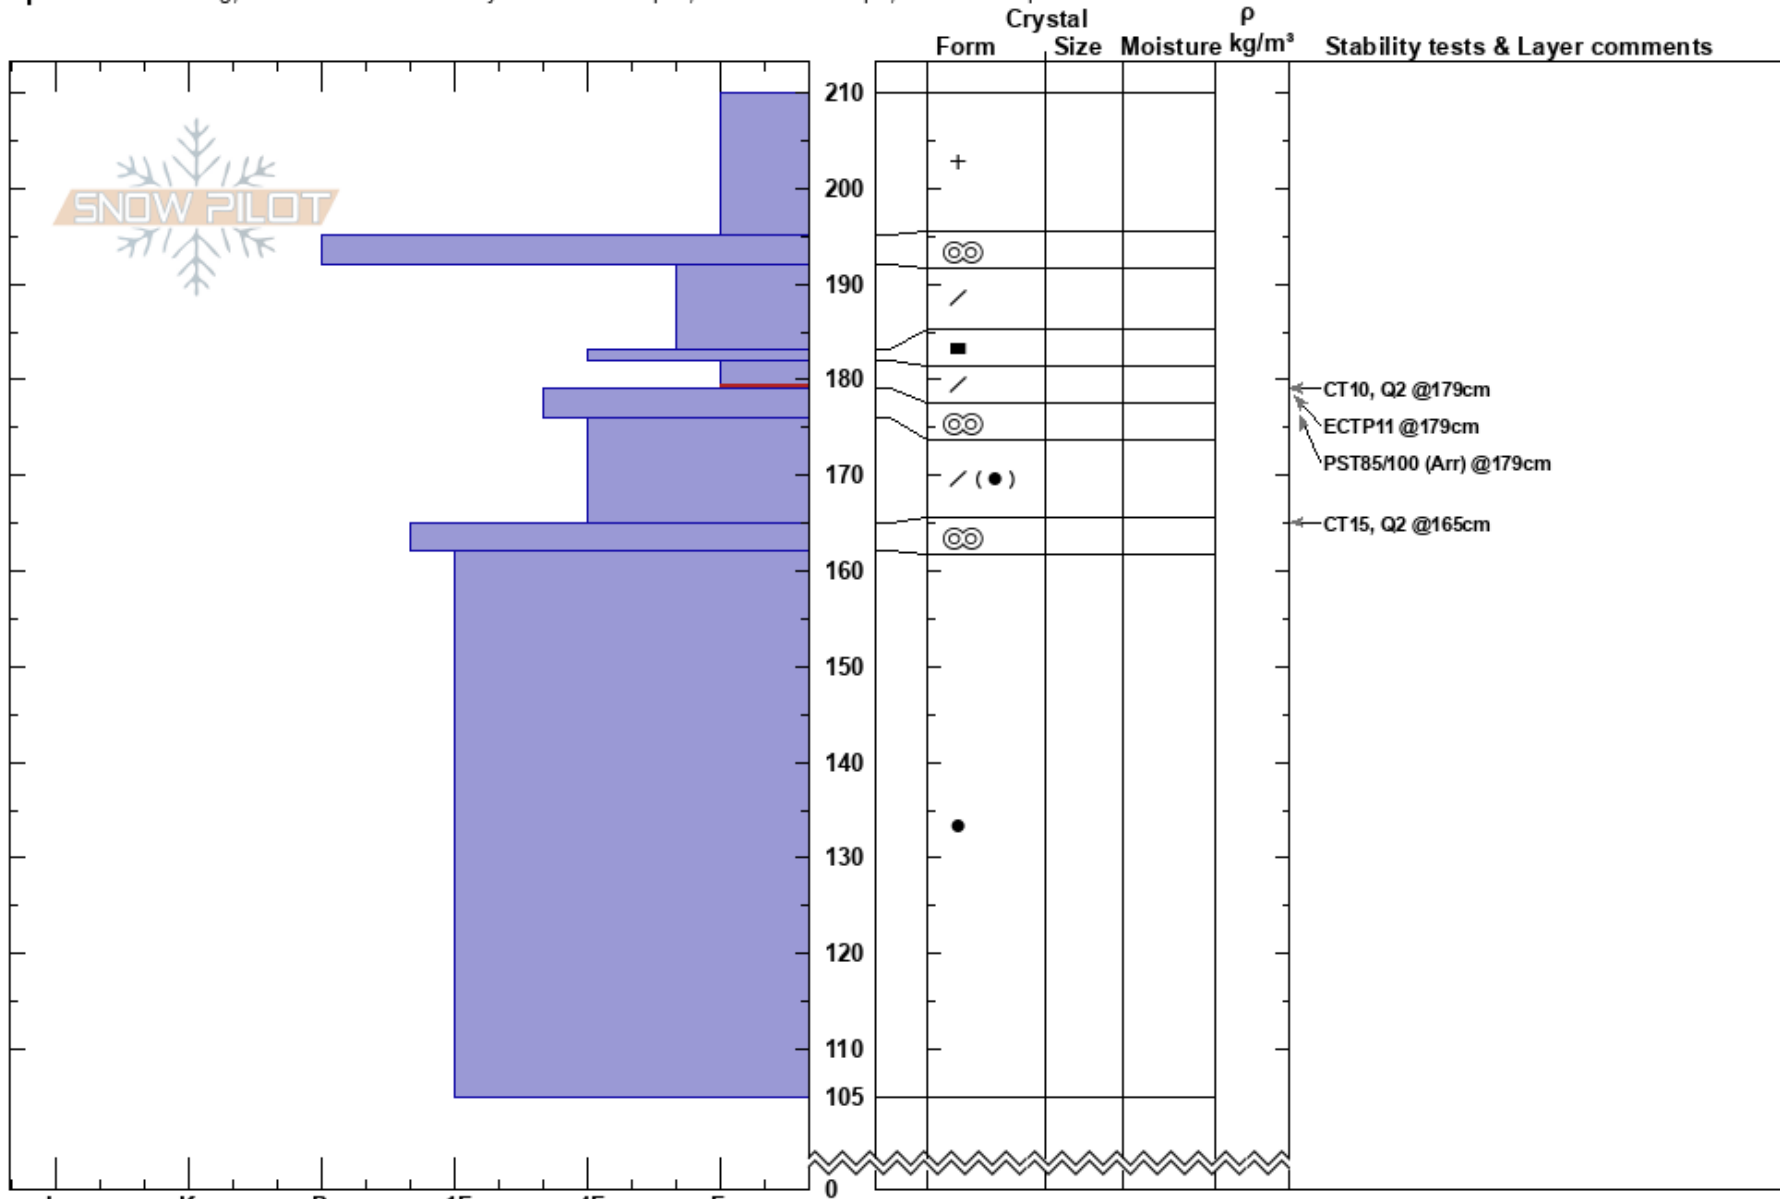

Middle Basin/Beehive
Madison Range-N
MT

Alex Marienthal
03/24/2018 - 12:25am
Co-ord: 45.32384N, -111.37836W
Slope Angle: 25°
Wind Loading: no

Stability: Fair Stable
Air Temperature:
Sky Cover: BKN
Precipitation: NO
Wind: SW Moderate

HS:210
Layer Notes:
182-179cm:Problematic layer

Elevation: 8820 ft
Aspect: 90°

Specifics: Cracking; Recent avalanche activity on different slopes; Ski tracks on slope; We skied slope

Notes: 6in. new snow this morning. Stopped snowing 30-45 minutes before pit. Wind increasing to strong.