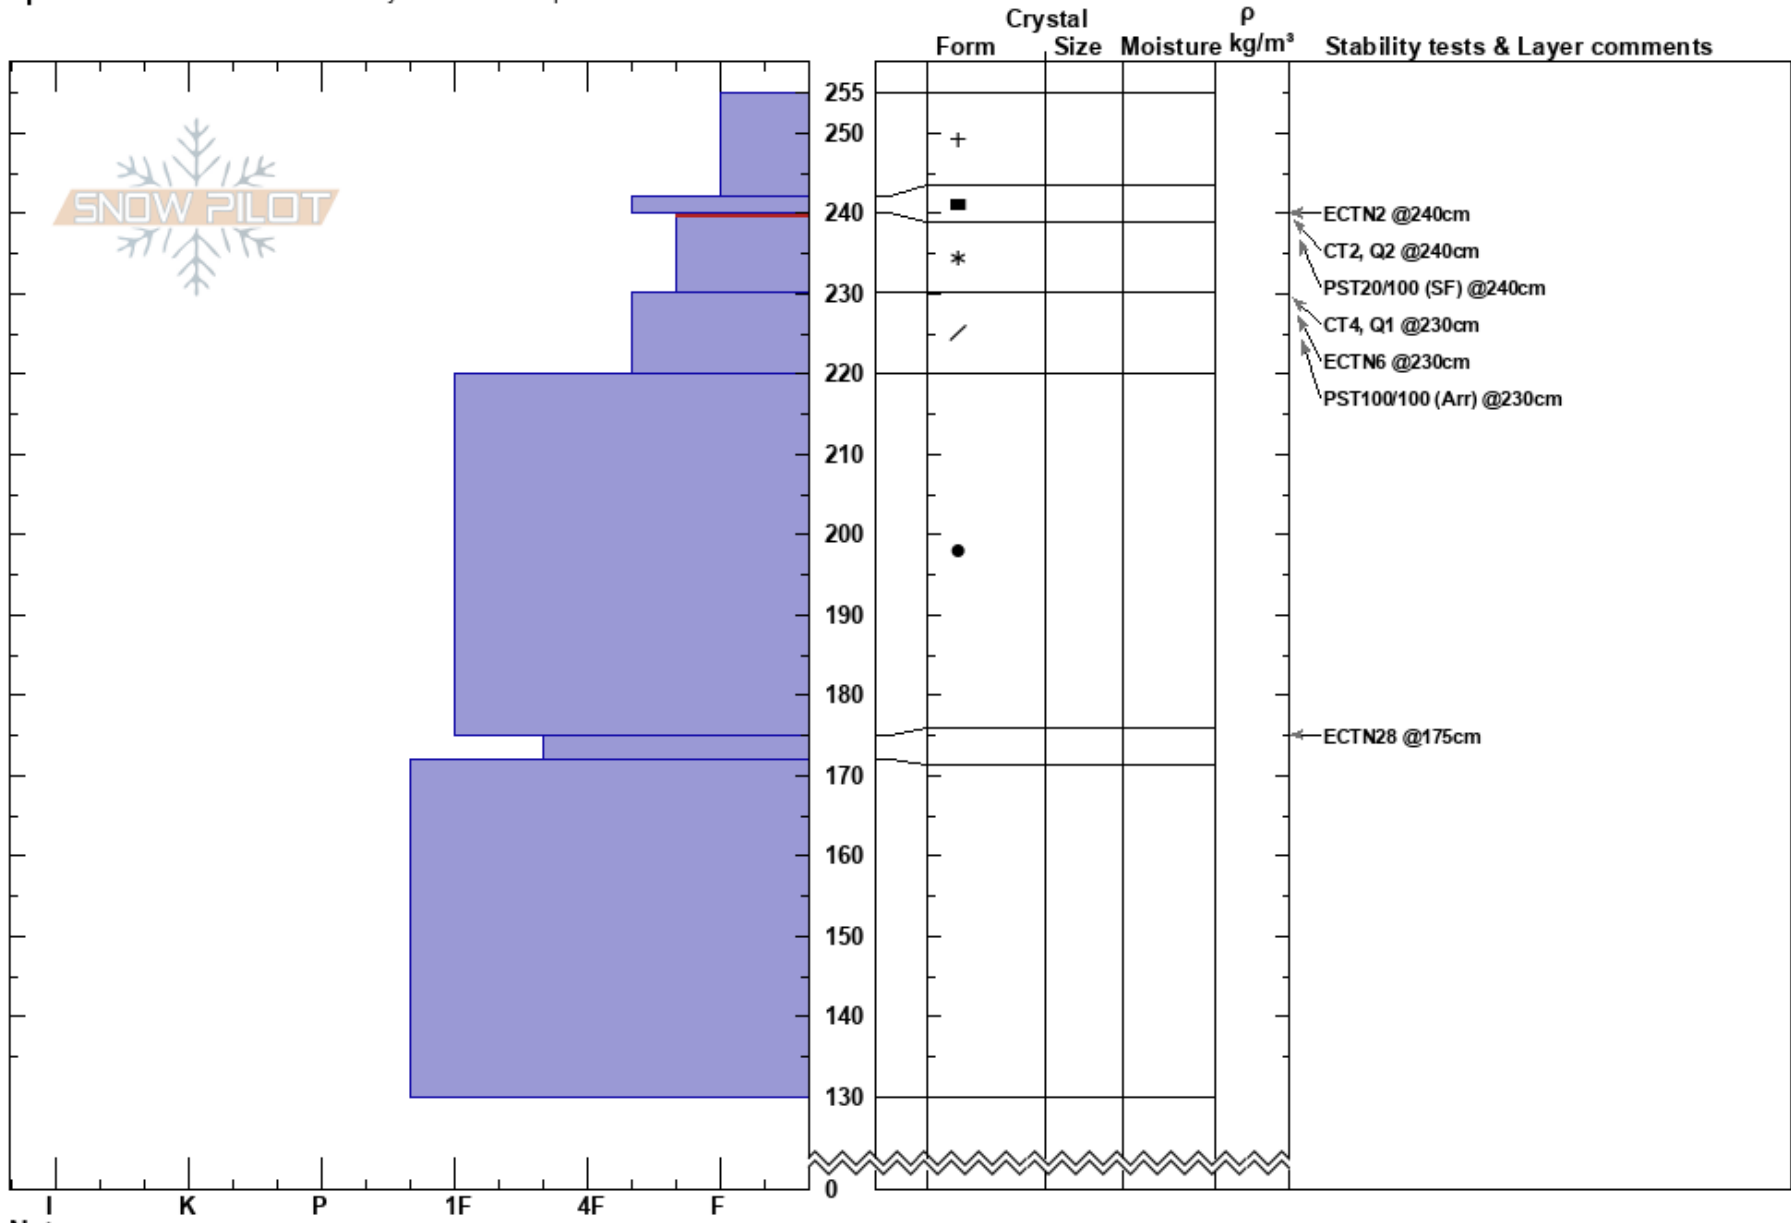

BuckRidge/MuddyCrk
 Madison Range-N
 MT
 Elevation: 9257 ft
 Aspect: 15°
 Specifics: Recent avalanche activity on different slopes

Alex Mariantal
 03/23/2018 - 11:20am
 Co-ord: 45.19028N, -111.46708W
 Slope Angle: 27°
 Wind Loading: no

Stability: Good
 Air Temperature: -3°C
 Sky Cover: CLR
 Precipitation: NO
 Wind: SW Moderate

HS:255
 Layer Notes:
 240-230cm: Problematic layer

Notes: