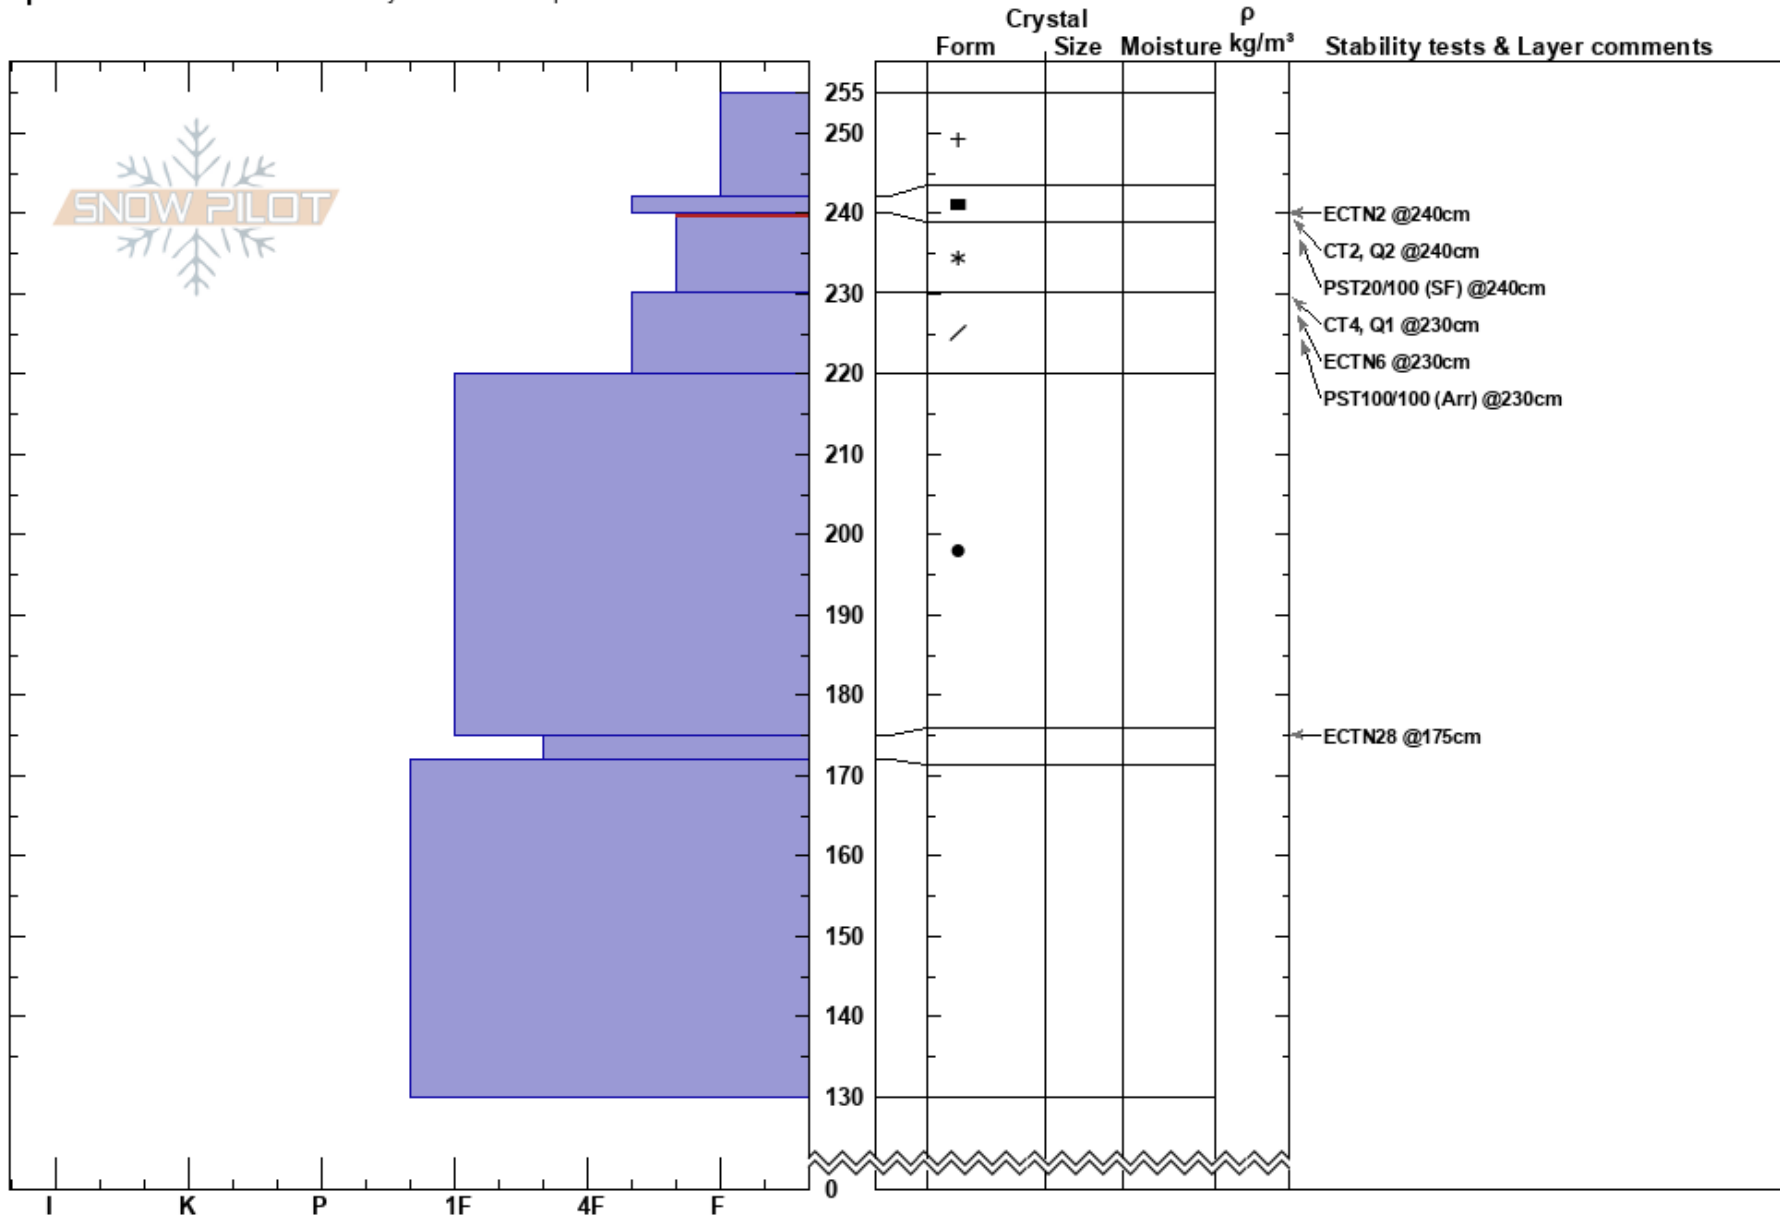

BuckRidge/MuddyCrk
 Madison Range-N
 MT
 Elevation: 9257 ft
 Aspect: 15°
 Specifics: Recent avalanche activity on different slopes

Alex Marienthal
 03/23/2018 - 11:20am
 Co-ord: 45.19028N, -111.46708W
 Slope Angle: 27°
 Wind Loading: no

Stability: Good
 Air Temperature: -3°C
 Sky Cover: CLR
 Precipitation: NO
 Wind: SW Moderate

HS:255
 Layer Notes:
 240-230cm: Problematic layer

Notes: