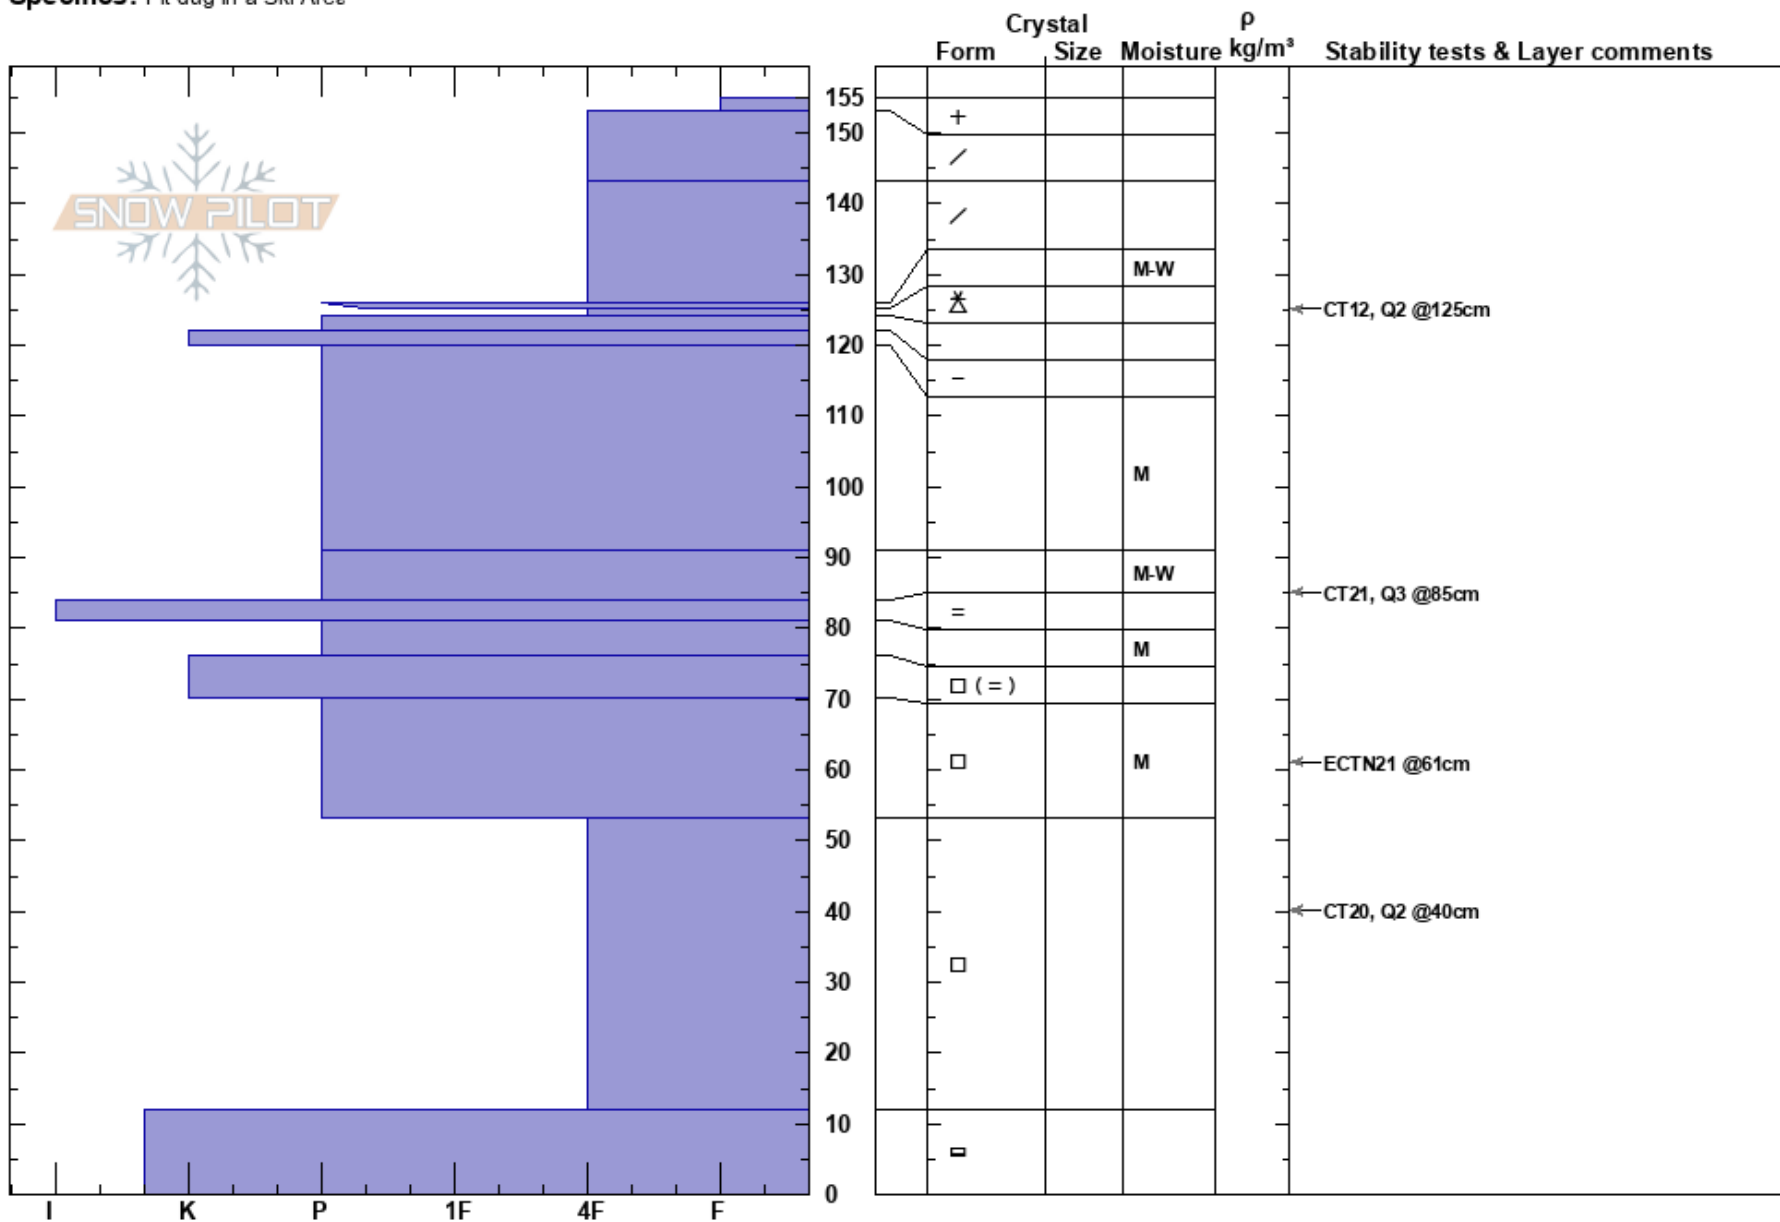

Porky Chutes  
 Northern Wasatch  
 UT  
 Elevation: 8450 ft  
 Aspect: NW  
 Specifics: Pit dug in a Ski Area

Frank Waikart  
 03/25/2018 - 11:00am  
 Co-ord: 41.19840N, -111.87570W  
 Slope Angle: 28°  
 Wind Loading: no

Stability: HS:155  
 Air Temperature: 125-124cm:Problematic layer  
 Sky Cover: OVC  
 Precipitation: NO  
 Wind: SW Light Breeze

Notes: