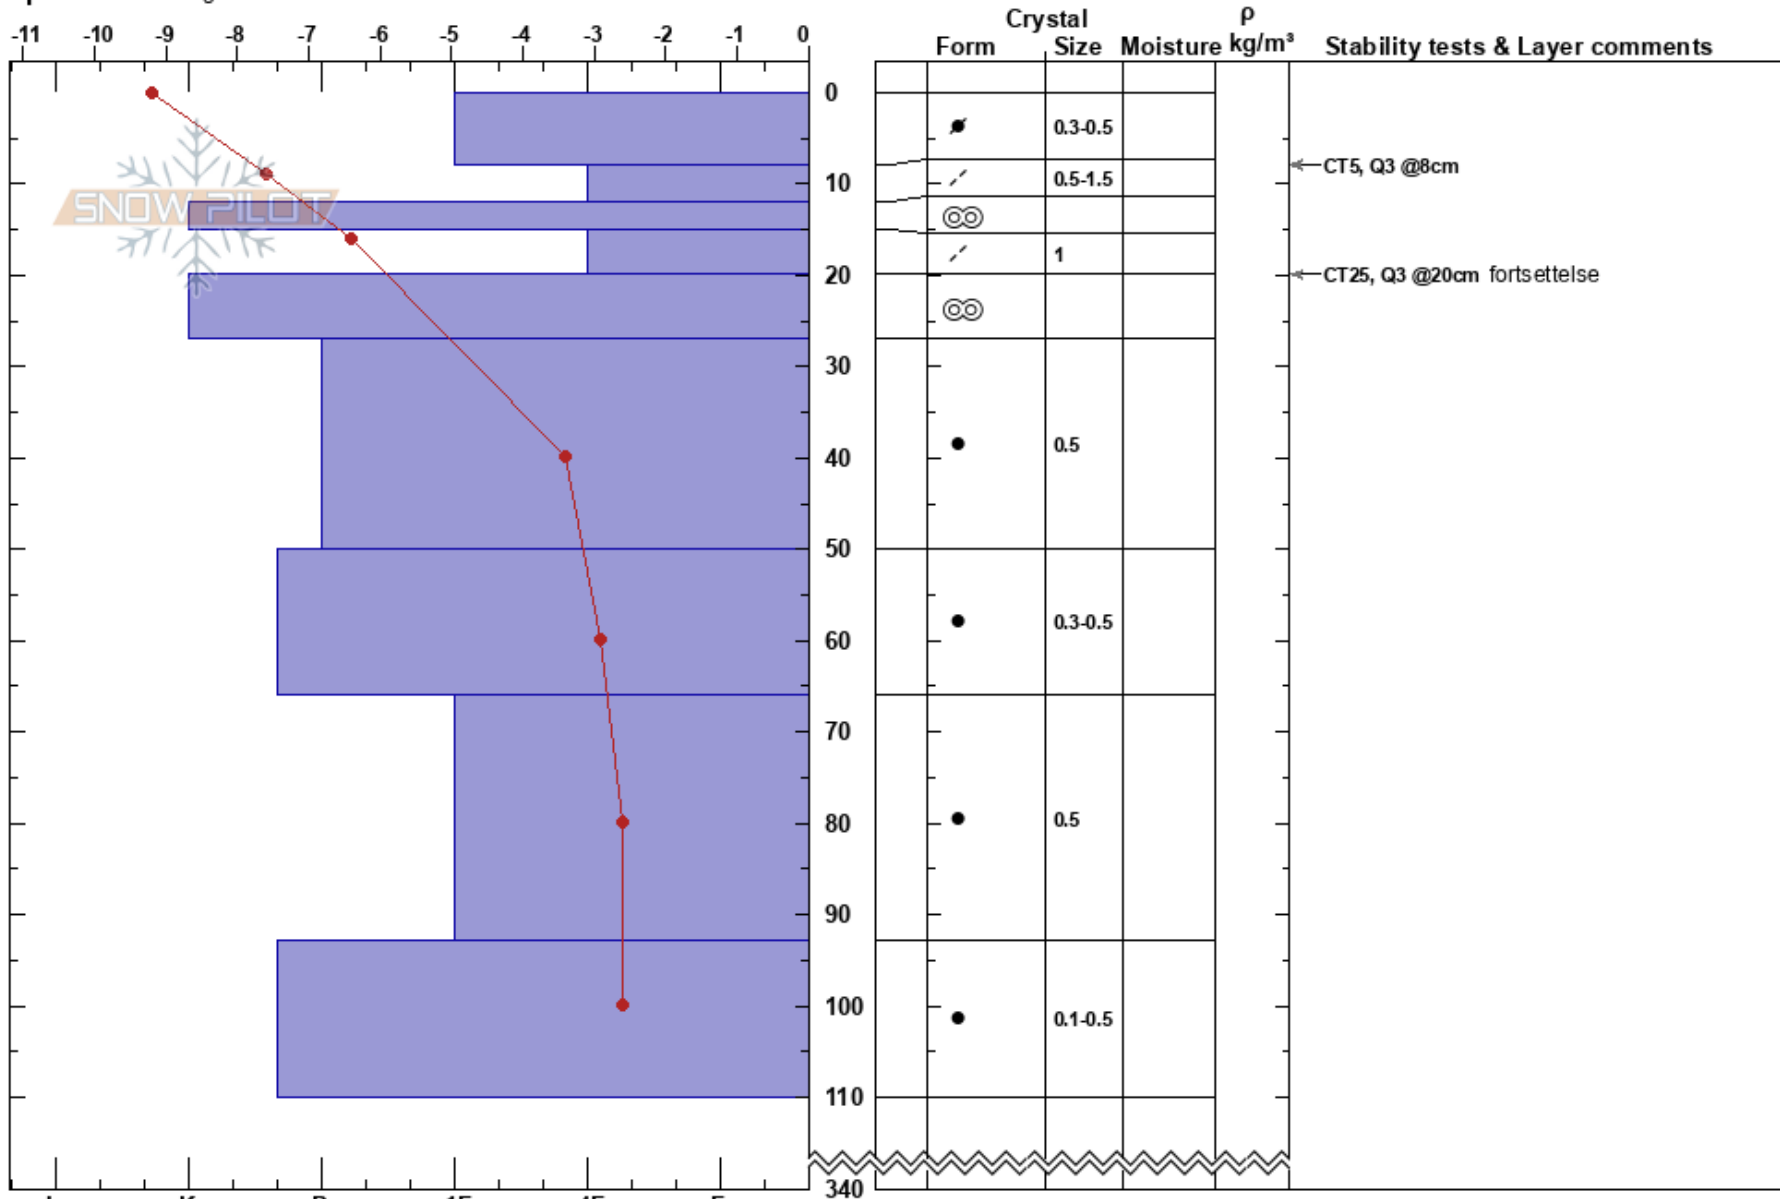

Fosdølsetrene
 Kvamskogen
 Norway
 Elevation: 700 m
 Aspect: 340°

Stian Indresand
 29/03/2018 - 13:30
 Co-ord: 32V LM 31261 96372
 Slope Angle: 30°
 Wind Loading: previous

Stability:
 Air Temperature: -2.3°C PF:20
 Sky Cover: CLR
 Precipitation: NO
 Wind: S Calm

HS:340
 Layer Notes:

Specifics: Pit dug in a Ski Area

Notes: