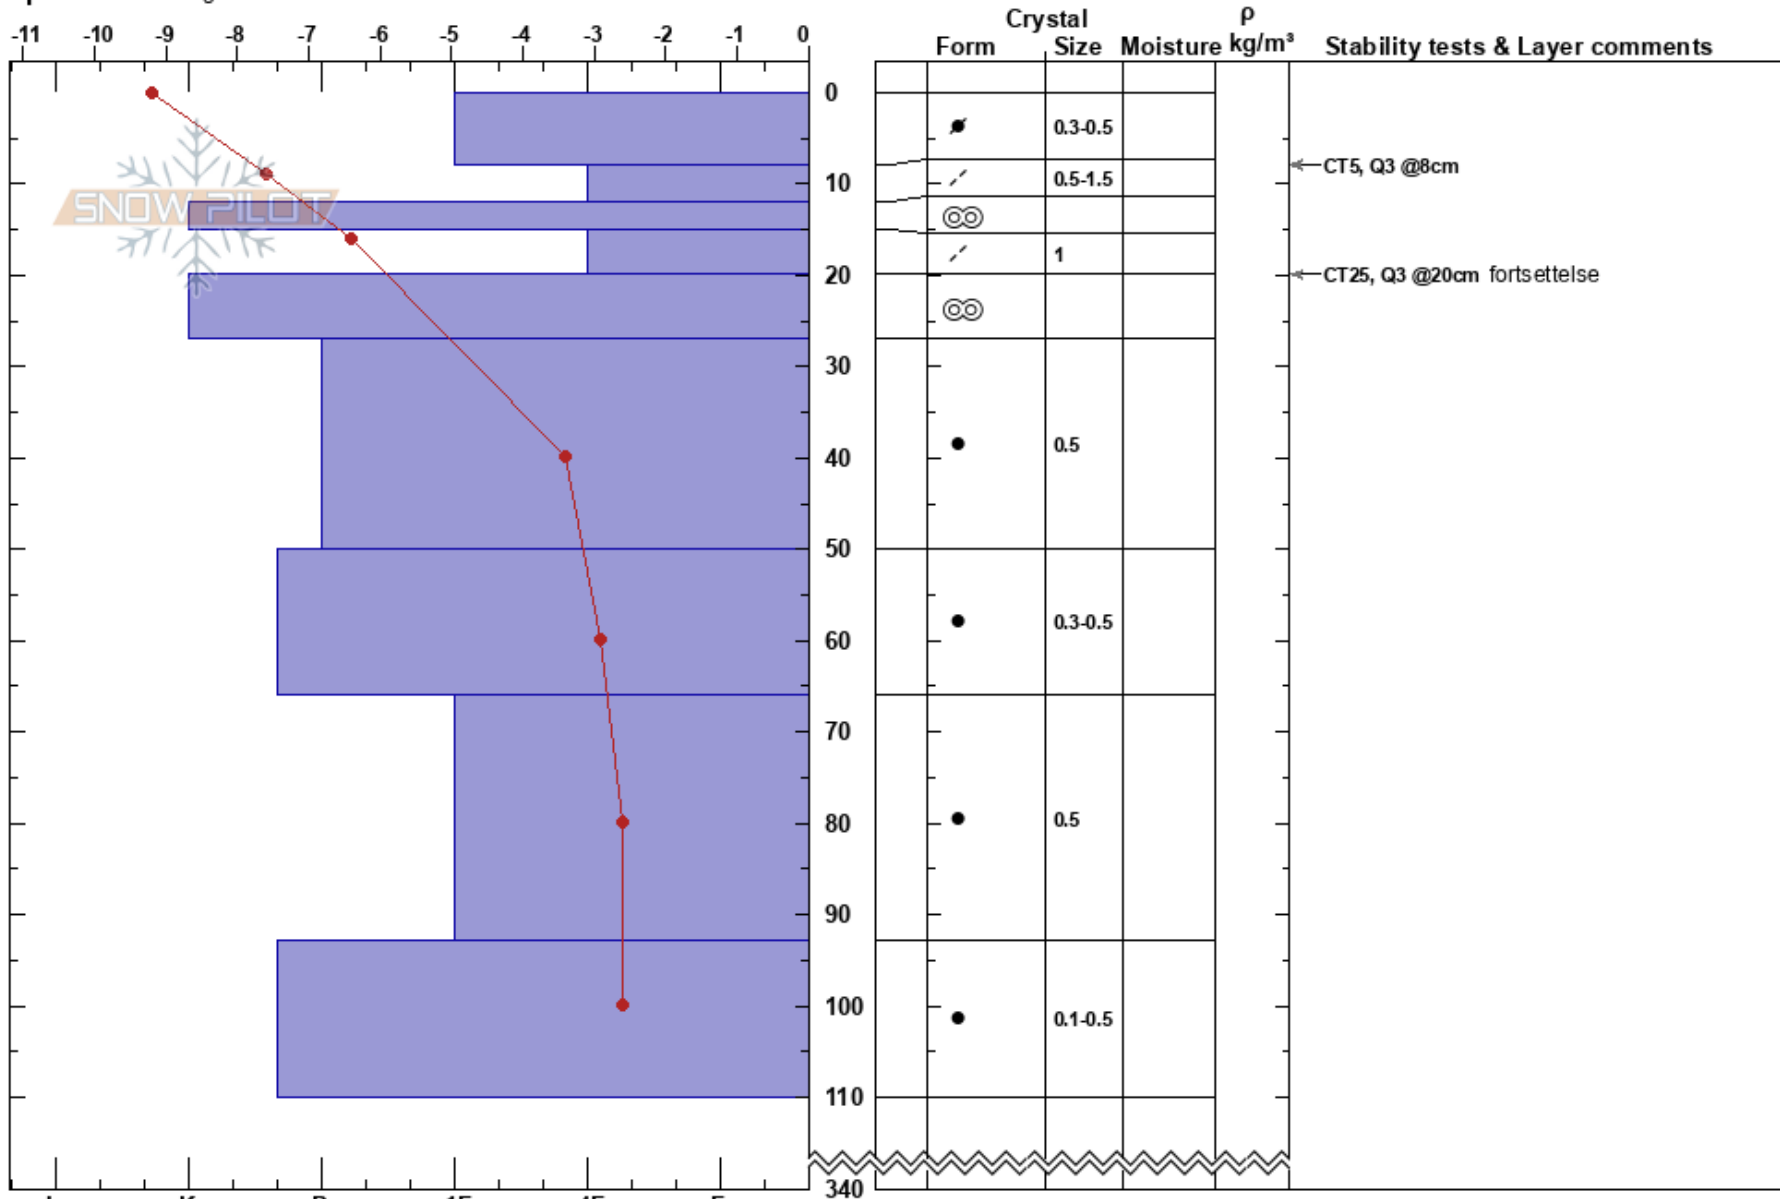

Fosdølsetrene  
 Kvamskogen  
 Norway  
 Elevation: 700 m  
 Aspect: 340°

Stian Indresand  
 29/03/2018 - 13:30  
 Co-ord: 32V LM 31261 96372  
 Slope Angle: 30°  
 Wind Loading: previous

Stability: **HS:340**  
 Air Temperature: -2.3°C PF:20  
 Sky Cover: CLR  
 Precipitation: NO  
 Wind: S Calm

Layer Notes:

Specifics: Pit dug in a Ski Area

Notes: