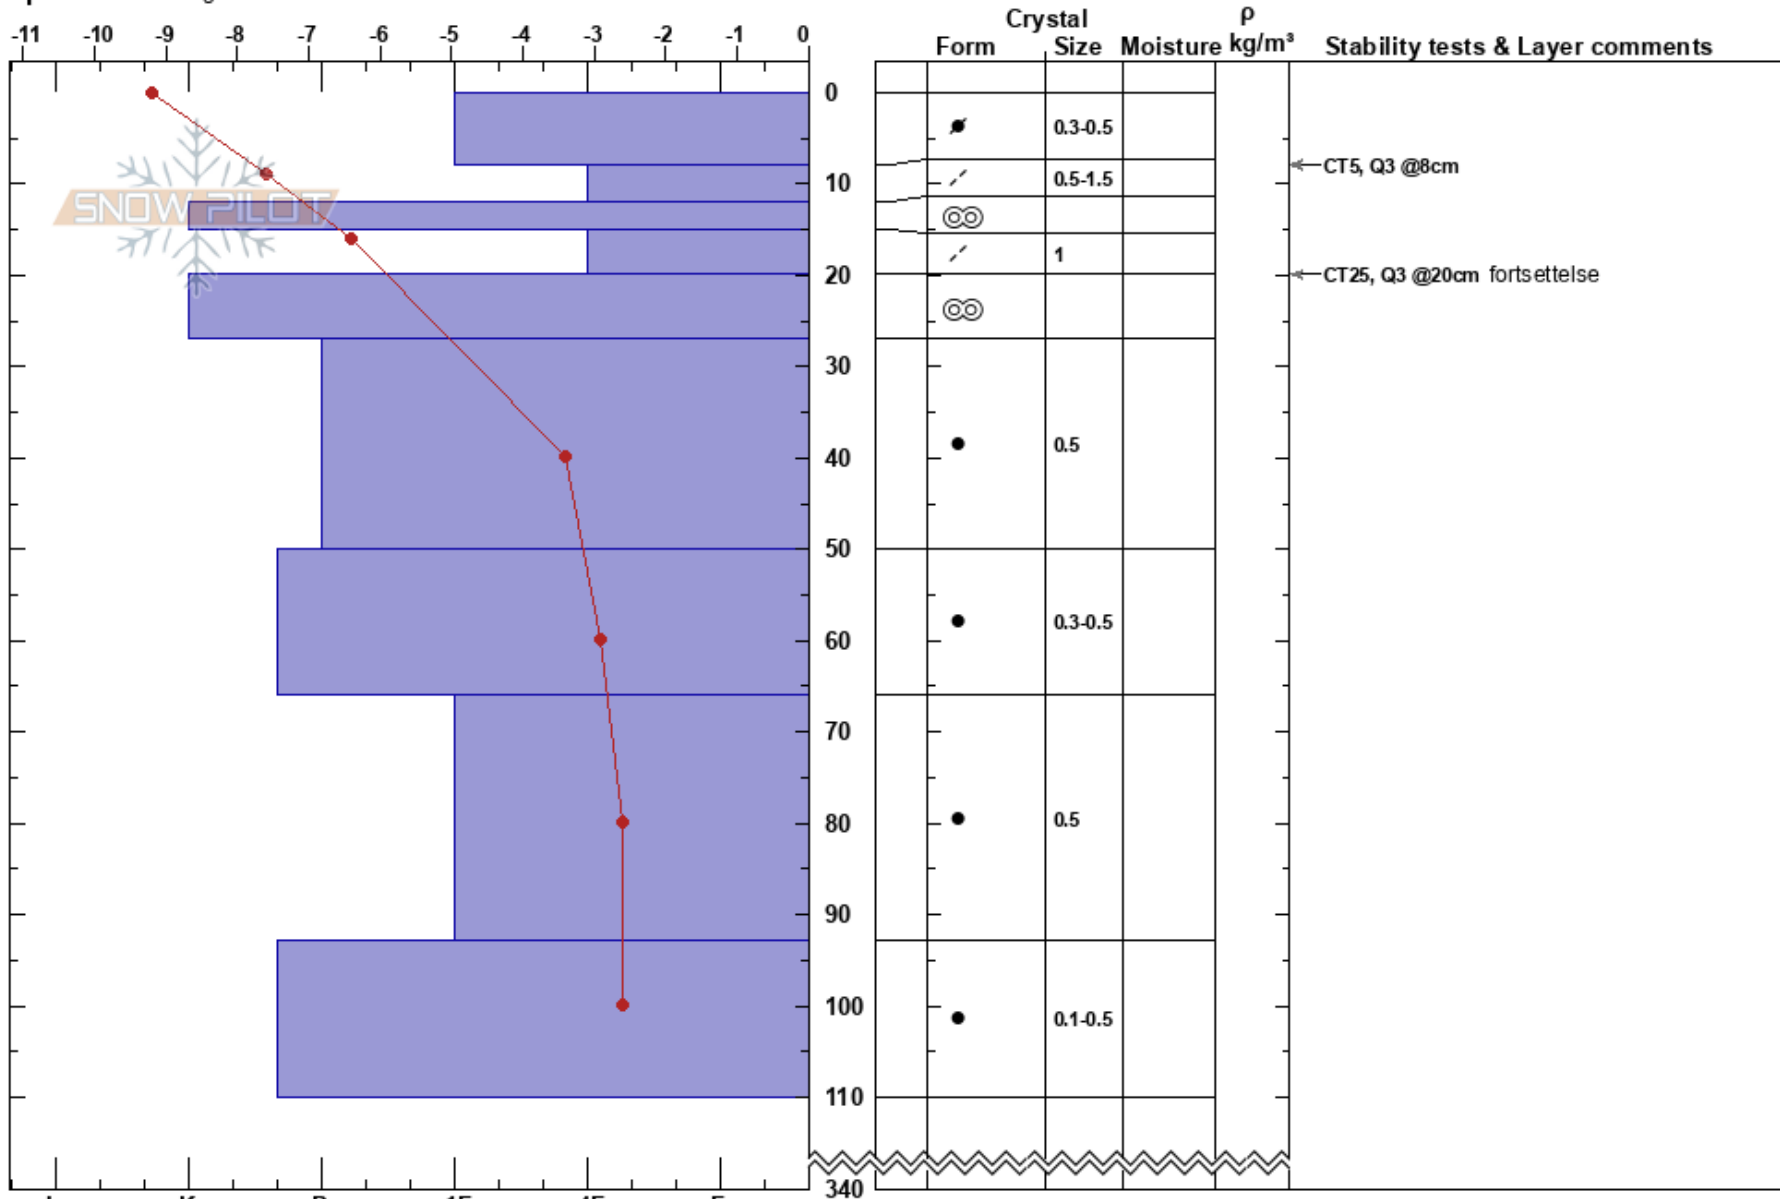

Fosdølsetrene
 Kvamskogen
 Norway
 Elevation: 700 m
 Aspect: 340°

Stian Indresand
 29/03/2018 - 13:30
 Co-ord: 32V LM 31261 96372
 Slope Angle: 30°
 Wind Loading: previous

Stability: HS:340
 Air Temperature: -2.3°C PF:20
 Sky Cover: CLR
 Precipitation: NO
 Wind: S Calm

Layer Notes:

Specifics: Pit dug in a Ski Area

Notes: