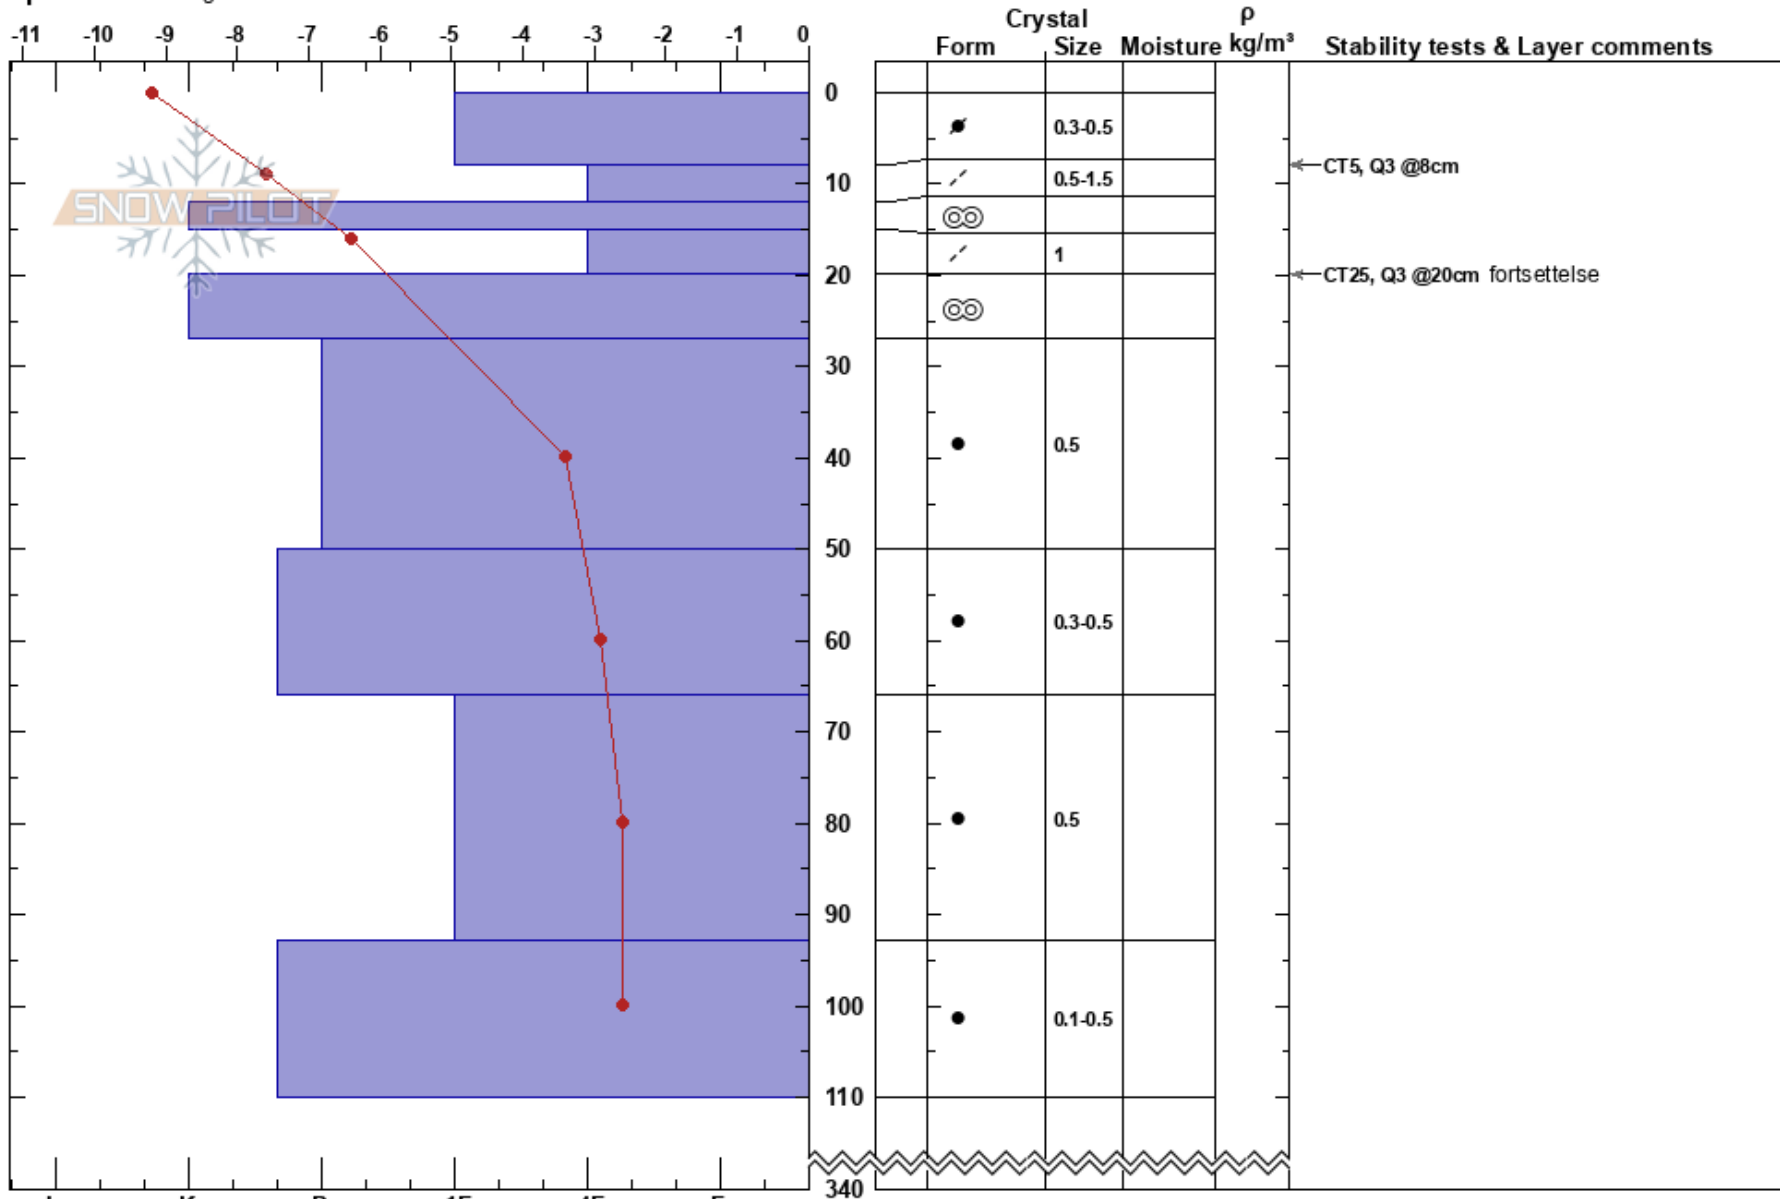

Fosdølsetrene
 Kvamskogen
 Norway
 Elevation: 700 m
 Aspect: 340°

Stian Indresand
 29/03/2018 - 13:30
 Co-ord: 32V LM 31261 96372
 Slope Angle: 30°
 Wind Loading: previous

Stability:
 Air Temperature: -2.3°C PF:20
 Sky Cover: CLR
 Precipitation: NO
 Wind: S Calm

HS:340 Layer Notes:

Specifics: Pit dug in a Ski Area

Notes: