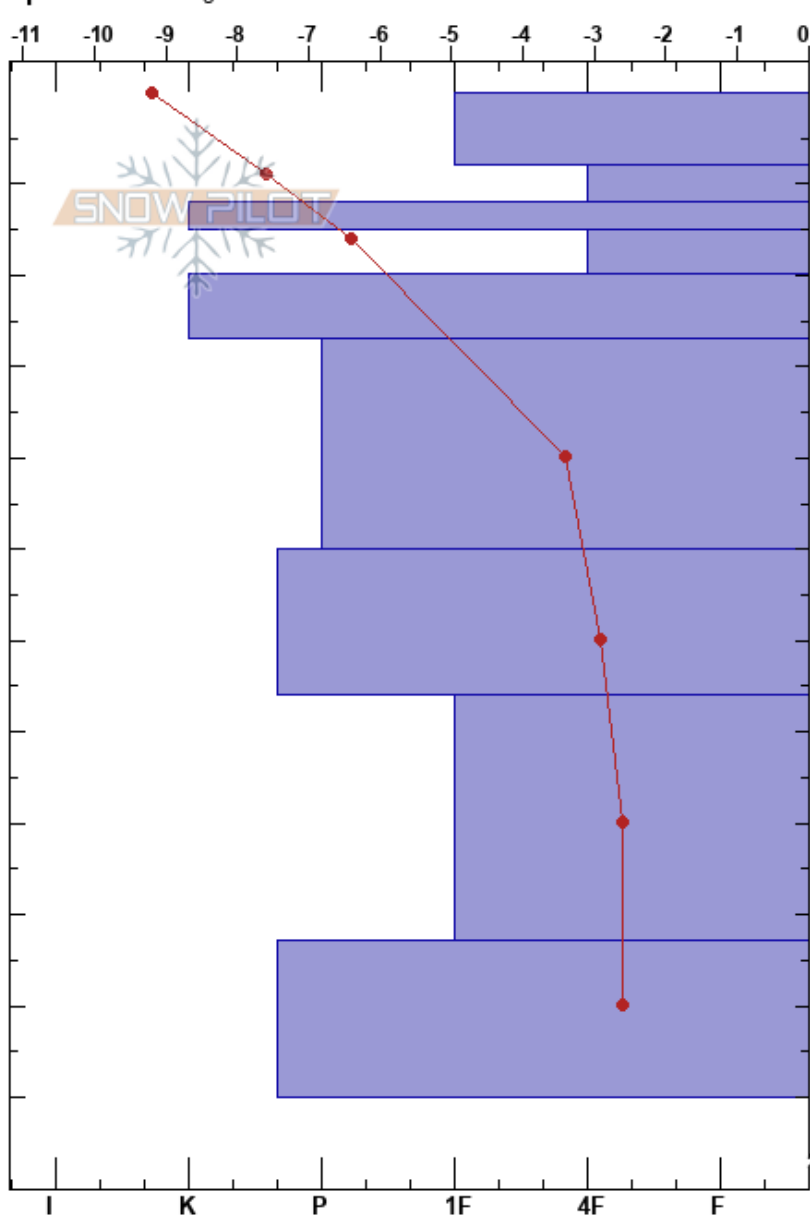

Fosdølsetrene
 Kvamskogen
 Norway
 Elevation: 700 m
 Aspect: 340°

Stian Indresand
 29/03/2018 - 13:30
 Co-ord: 32V LM 31261 96372
 Slope Angle: 30°
 Wind Loading: previous

Stability: HS:340
 Air Temperature: -2.3°C PF:20
 Sky Cover: CLR
 Precipitation: NO
 Wind: S Calm

Layer Notes:

Specifics: Pit dug in a Ski Area

Form	Crystal		Moisture	ρ kg/m ³	Stability tests & Layer comments
	Size				
•	0.3-0.5				
— / —	0.5-1.5				← CT5, Q3 @8cm
⊙ ⊙	1				
⊙ ⊙					← CT25, Q3 @20cm fortsettelse
•	0.5				
•	0.3-0.5				
•	0.5				
•	0.1-0.5				