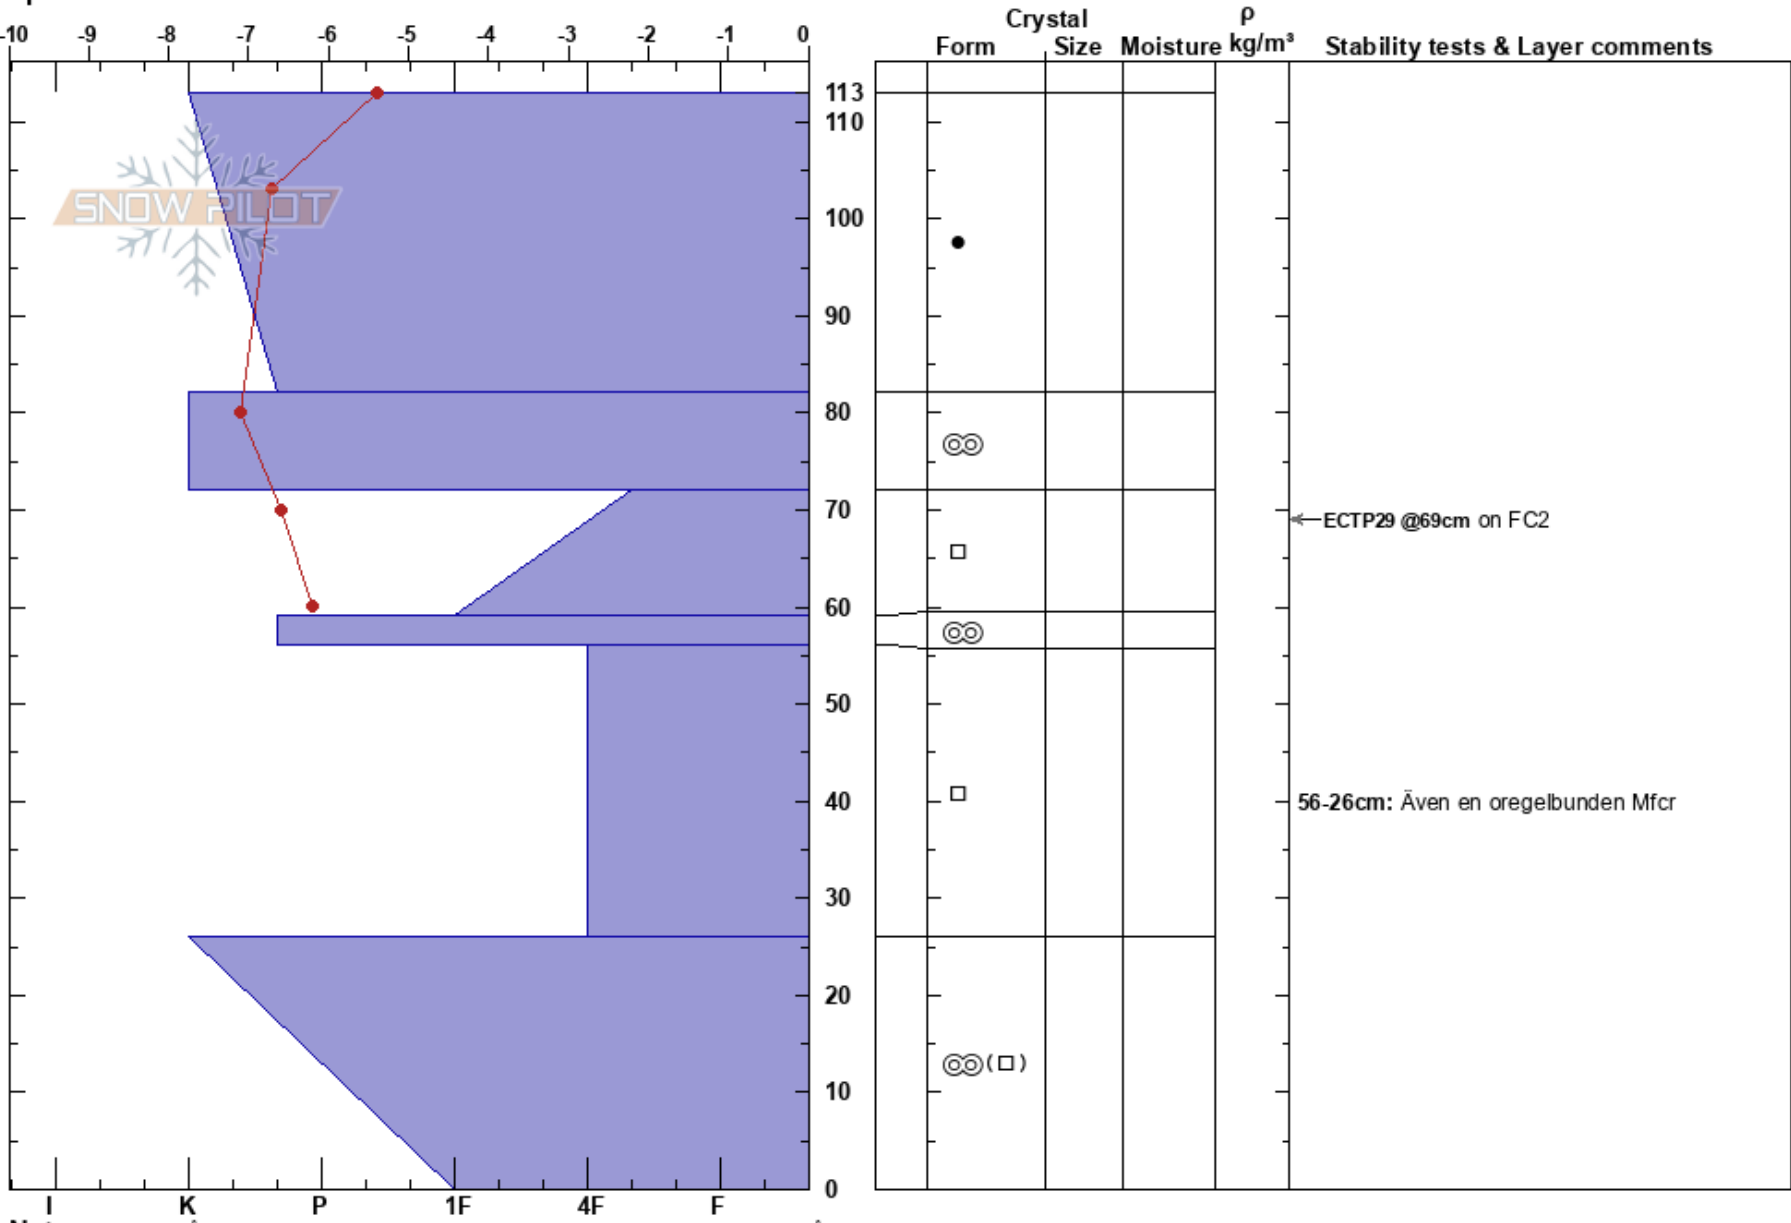

Skarta N  
 Kebnekaise  
 Sweden  
 Elevation: 720 m  
 Aspect: N  
 Specifics:

Jenny Råghall  
 29/03/2018 - 10:10  
 Co-ord:  
 Slope Angle: 25°  
 Wind Loading: no

Stability: **HS:113**  
 Air Temperature: -3.7°C PF:1  
 Sky Cover: BKN  
 Precipitation: NO  
 Wind: W Moderate  
 Layer Notes: 56-26cm: Även en oregelbunden Mfcr

Notes: ALP. Skråladdad 19/3, ej i nuvarande storm. Bara gammal drevsnö alltså. Sten mark.