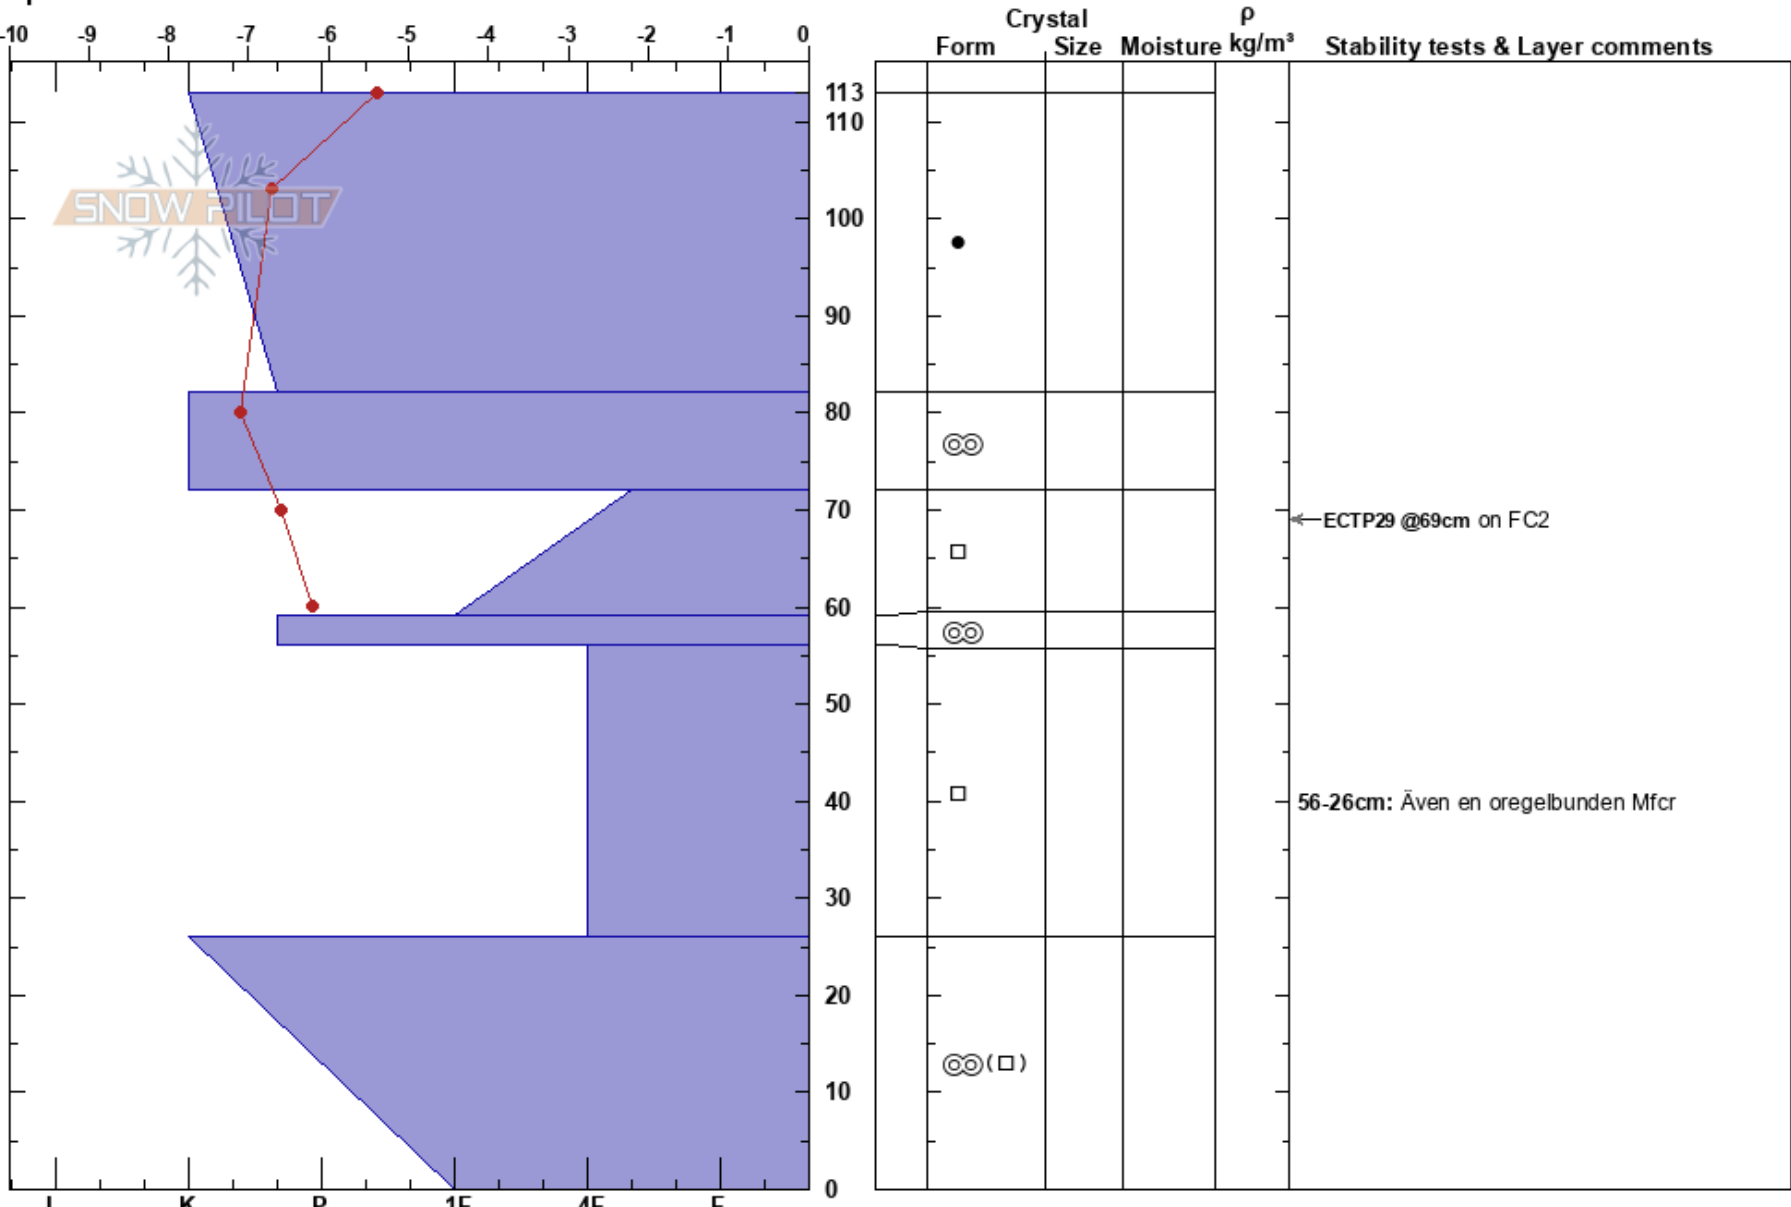

Skarta N
 Kebnekaise
 Sweden
 Elevation: 720 m
 Aspect: N
 Specifics:

Jenny Råghall
 29/03/2018 - 10:10
 Co-ord:
 Slope Angle: 25°
 Wind Loading: no

Stability: **HS:113**
 Air Temperature: -3.7°C PF:1
 Sky Cover: BKN
 Precipitation: NO
 Wind: W Moderate
 Layer Notes: 56-26cm: Även en oregelbunden Mfcr

Notes: ALP. Skråladdad 19/3, ej i nuvarande storm. Bara gammal drevsnö alltså. Sten mark.