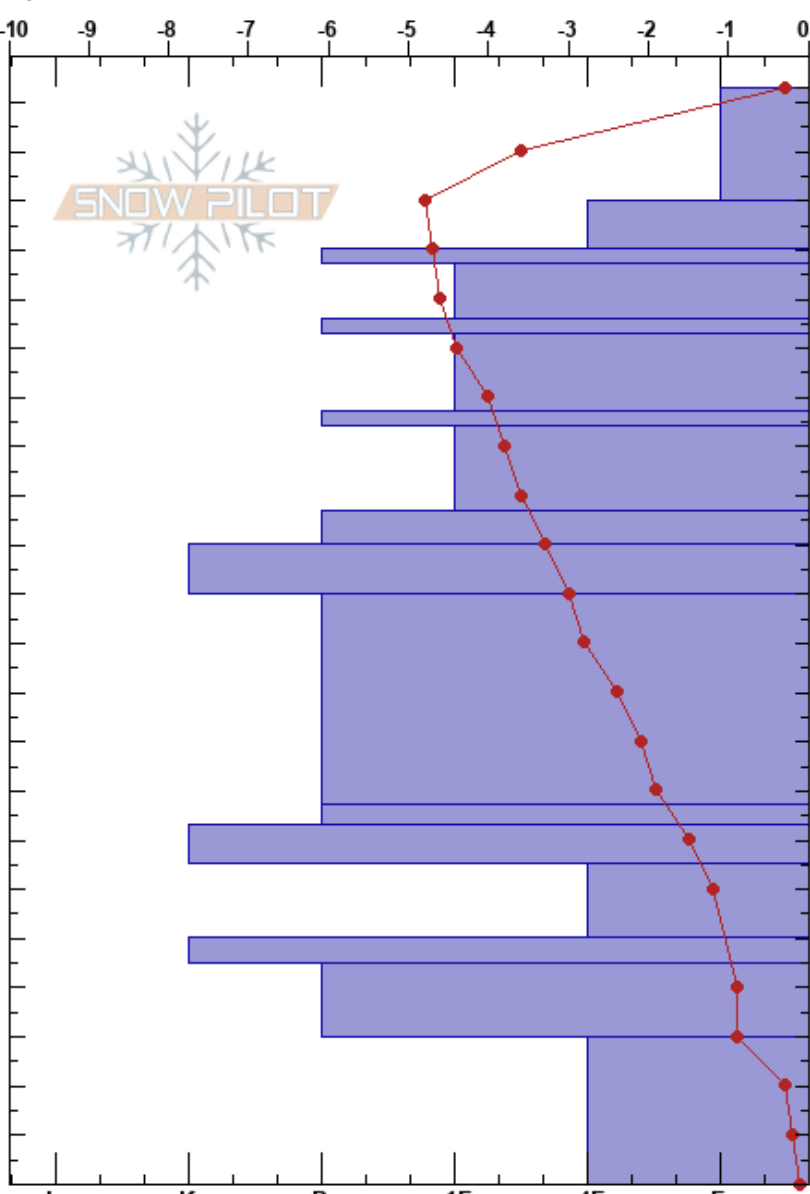

mt paganella
Trentino Alto Adige
Italy
Elevation: 2032 m
Aspect: NW

Alex Cappelletti
28/03/2018 - 12:14
Co-ord: 32T 656966E 5111909N
Slope Angle: 30°
Wind Loading: no

Stability: HS:223
Air Temperature: 2.6°C PF:12 30-0cm: Problematic layer
Sky Cover: X
Precipitation: NO
Wind: Calm

Specifics: Pit dug in a Ski Area; Pit is representative of backcountry

Height (cm)	Crystal Form	Crystal Size	Moisture	ρ (kg/m ³)	Stability tests & Layer comments
223					
210	/ (●)	1-0.5	D		
200	⌘ (/)	1-0.3	D		
190	⊙ (●)	2-1	D		
180	• (●)	0.3-0.5	D		← ECTN29 @180cm
170	-	2	D		
160	⌘ (⊙)	0.5-0.5	D		
150	⊙	2	D		
140	⌘	1	D		
130	⌘ (⊙)	0.5-0.5	D		
120	■ (⊙)	4-3	D		
110					
100	⊙ (⊙)	4-2	M		
90					
80	⊙ (∧)	3-4	M		
70	■ (∧)	4	M		
60	⊙ (∧)	3-2	M		
50	■	4	M		
40	∧ (⊙)	3-2	M		
30					
20	∧ (▽)	5-6	M		
10					
0					