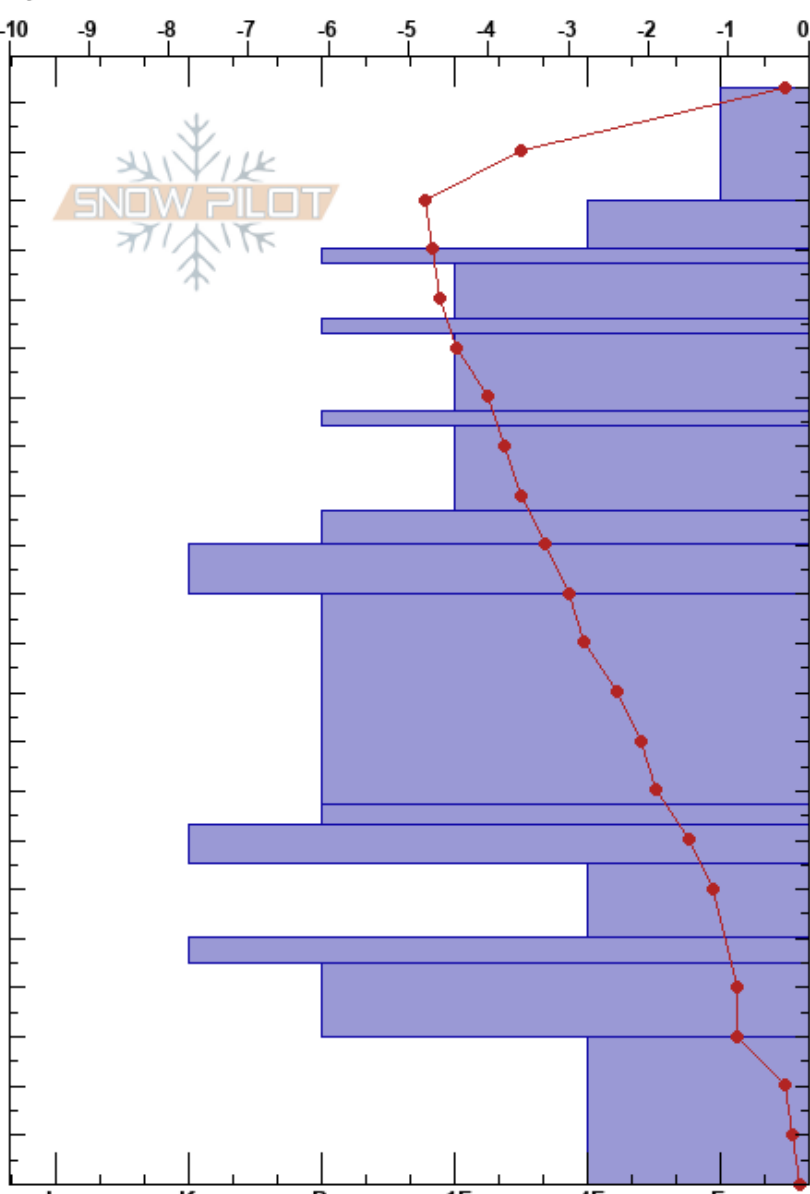

mt paganella
Trentino Alto Adige
Italy
Elevation: 2032 m
Aspect: NW

Alex Cappelletti
28/03/2018 - 12:14
Co-ord: 32T 656966E 5111909N
Slope Angle: 30°
Wind Loading: no

Stability: HS:223
Air Temperature: 2.6°C PF:12 30-0cm: Problematic layer
Sky Cover: X
Precipitation: NO
Wind: Calm

Specifics: Pit dug in a Ski Area; Pit is representative of backcountry

Height (cm)	Crystal Form	Crystal Size	Moisture	ρ (kg/m ³)	Stability tests & Layer comments
223					
210	/ (●)	1-0.5	D		
200	⊘ (/)	1-0.3	D		
190	⊙ (●)	2-1	D		
180	• (●)	0.3-0.5	D		← ECTN29 @180cm
170	-	2	D		
160	⊘ (⊘)	0.5-0.5	D		
150	⊙	2	D		
140	⊘	1	D		
130	⊘ (⊘)	0.5-0.5	D		
120	■ (⊙)	4-3	D		
110					
100	⊘ (⊘)	4-2	M		
90					
80	⊘ (∧)	3-4	M		
70	■ (∧)	4	M		
60	⊘ (∧)	3-2	M		
50	■	4	M		
40	∧ (⊘)	3-2	M		
30					
20	∧ (∇)	5-6	M		
10					
0					