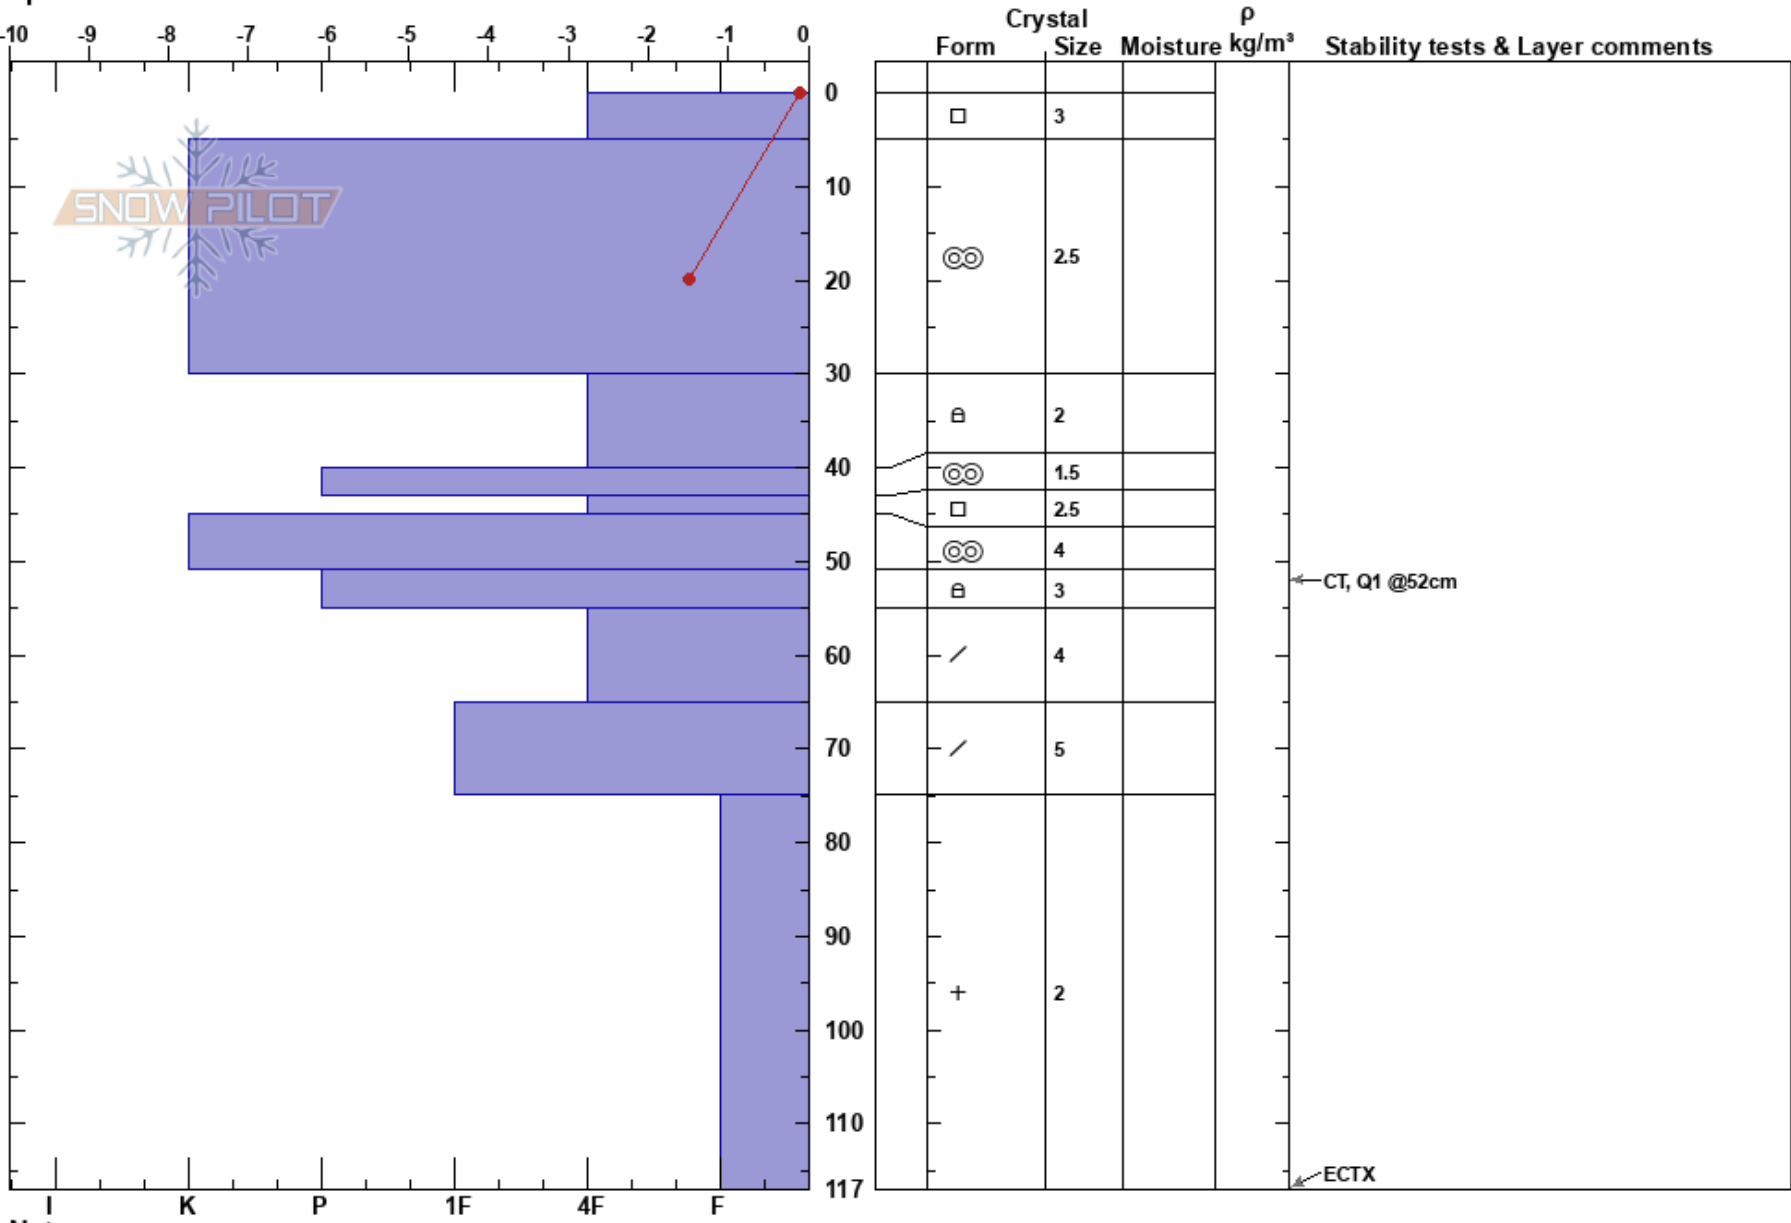

Birch Trees
 Talkeetna Mountains
 AK
 Elevation: 1760 ft
 Aspect: E
 Specifics:

Kalley Rittman
 03/09/2018 - 12:58pm
 Co-ord:
 Slope Angle: 16°
 Wind Loading: yes

Stability:
 Air Temperature: 0.5°C
 Sky Cover: OVC
 Precipitation: S-1
 Wind: SW Light Breeze

PF:65
 Layer Notes:
 51-55cm: Problematic layer

Notes: