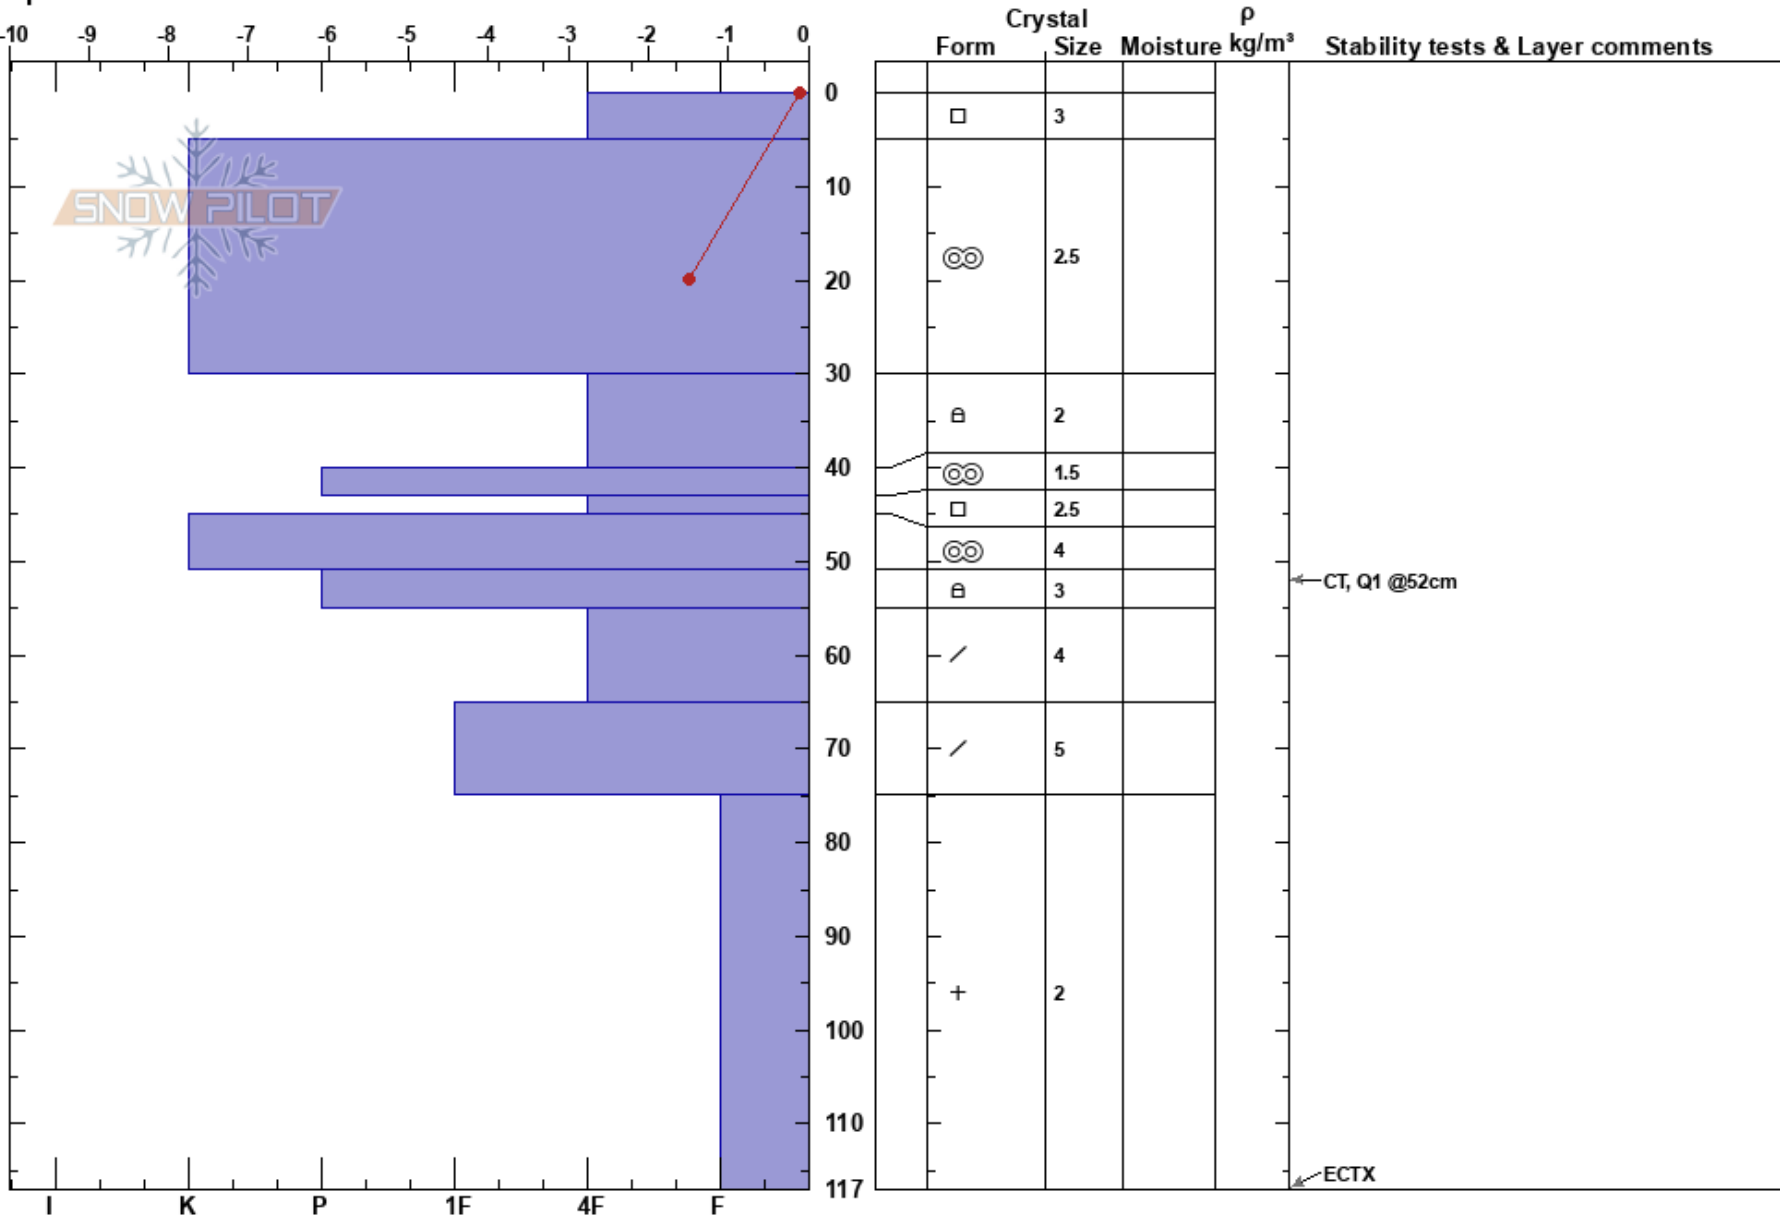

Birch Trees
 Talkeetna Mountains
 AK
 Elevation: 1760 ft
 Aspect: E
 Specifics:

Kalley Rittman
 03/09/2018 - 12:58pm
 Co-ord:
 Slope Angle: 16°
 Wind Loading: yes

Stability:
 Air Temperature: 0.5°C
 Sky Cover: OVC
 Precipitation: S-1
 Wind: SW Light Breeze

PF:65
 Layer Notes:
 51-55cm: Problematic layer

Notes: