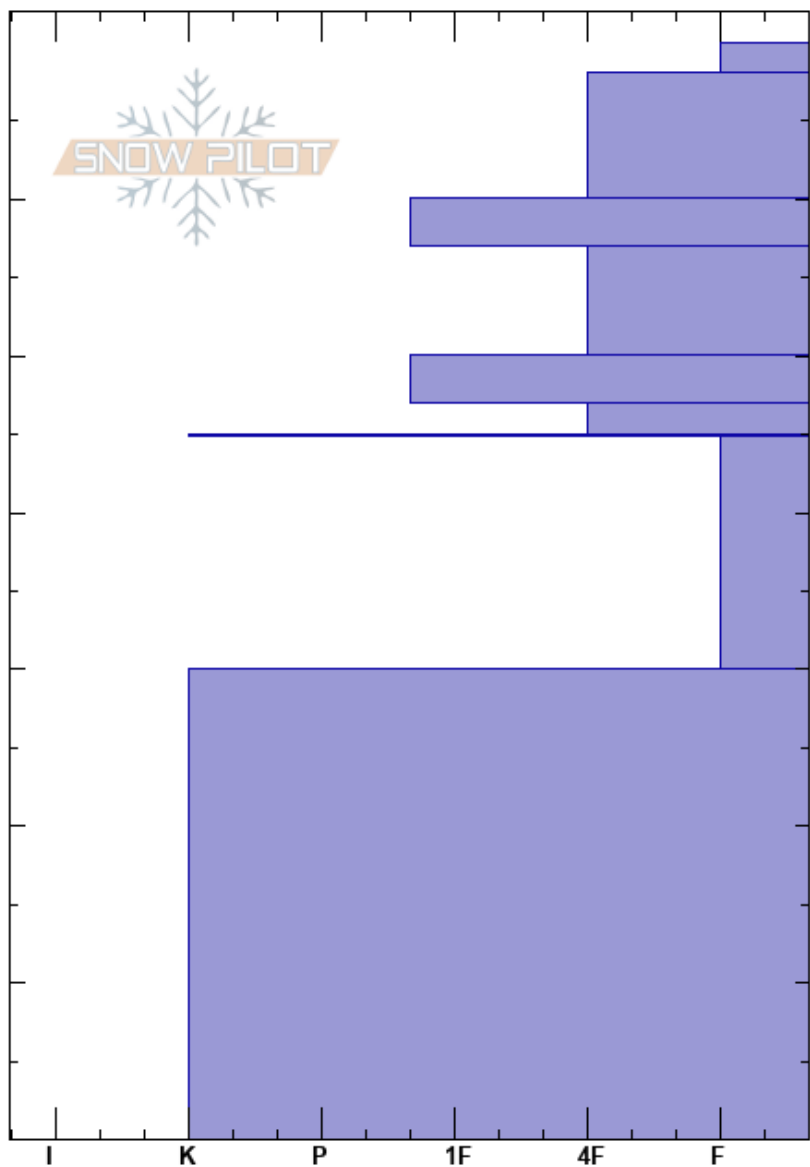

Store Klauva - Nord
 Lofoten
 Norway
 Elevation: 250 m
 Aspect:
 Specifics:

Håvard Sandal Høyvik
 28/03/2018 - 03:26
 Co-ord: 33W 433790W 7556668N
 Slope Angle:
 Wind Loading:

Stability:
 Air Temperature:
 Sky Cover:
 Precipitation:
 Wind:

HS:70
 25.2-40cm: Problematic layer

Crystal Form	Crystal Size	Moisture	ρ kg/m ³	Stability tests & Layer comments
+				
/		M		
⊙				
/				
⊙				
⚠ (/)				
■				← ECTP11 @25.2cm ← CT9, Q1 @25.2cm
□				
⊙				