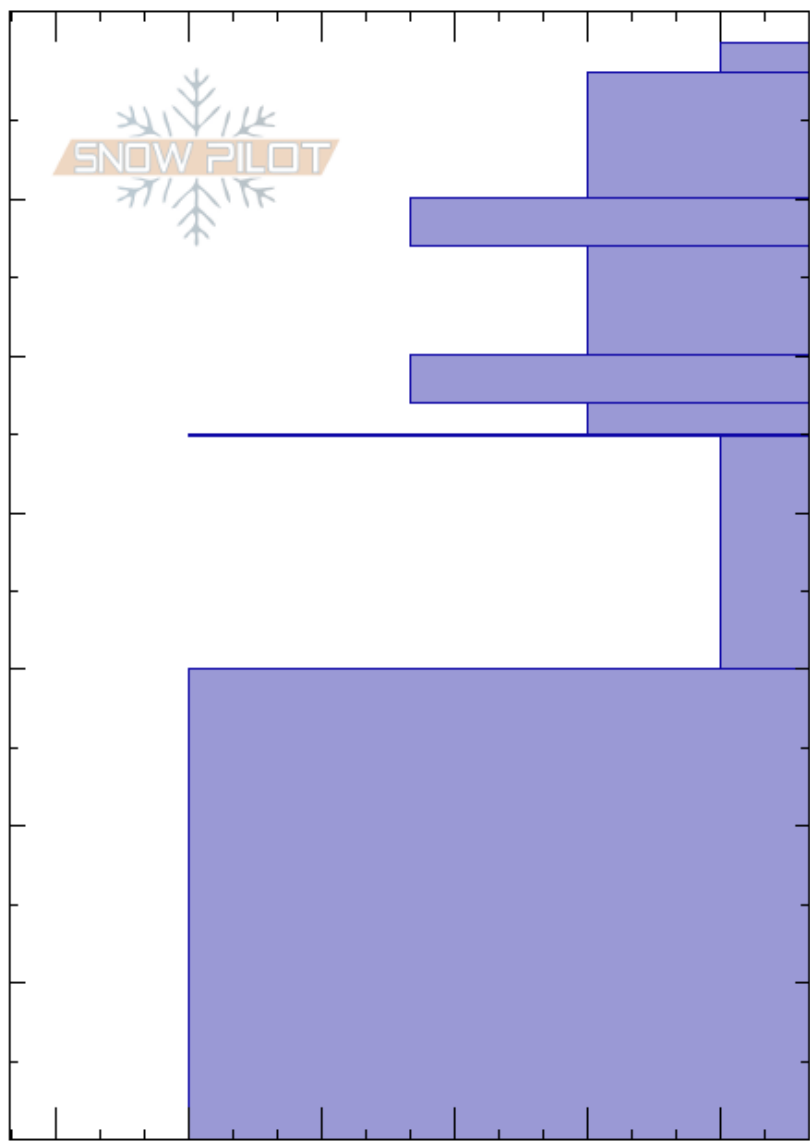

Store Klauva - Nord
 Lofoten
 Norway
 Elevation: 250 m
 Aspect:
 Specifics:

Håvard Sandal Høyvik
 28/03/2018 - 03:26
 Co-ord: 33W 433790W 7556668N
 Slope Angle:
 Wind Loading:

Stability:
 Air Temperature:
 Sky Cover:
 Precipitation:
 Wind:

HS:70
 25.2-40cm: Problematic layer

Crystal Form	Crystal Size	Moisture	ρ kg/m ³	Stability tests & Layer comments
+				
/		M		
⊙				
/				
⊙				
⚠ (/)				
■				← ECTP11 @25.2cm ← CT9, Q1 @25.2cm
□				
⊙				