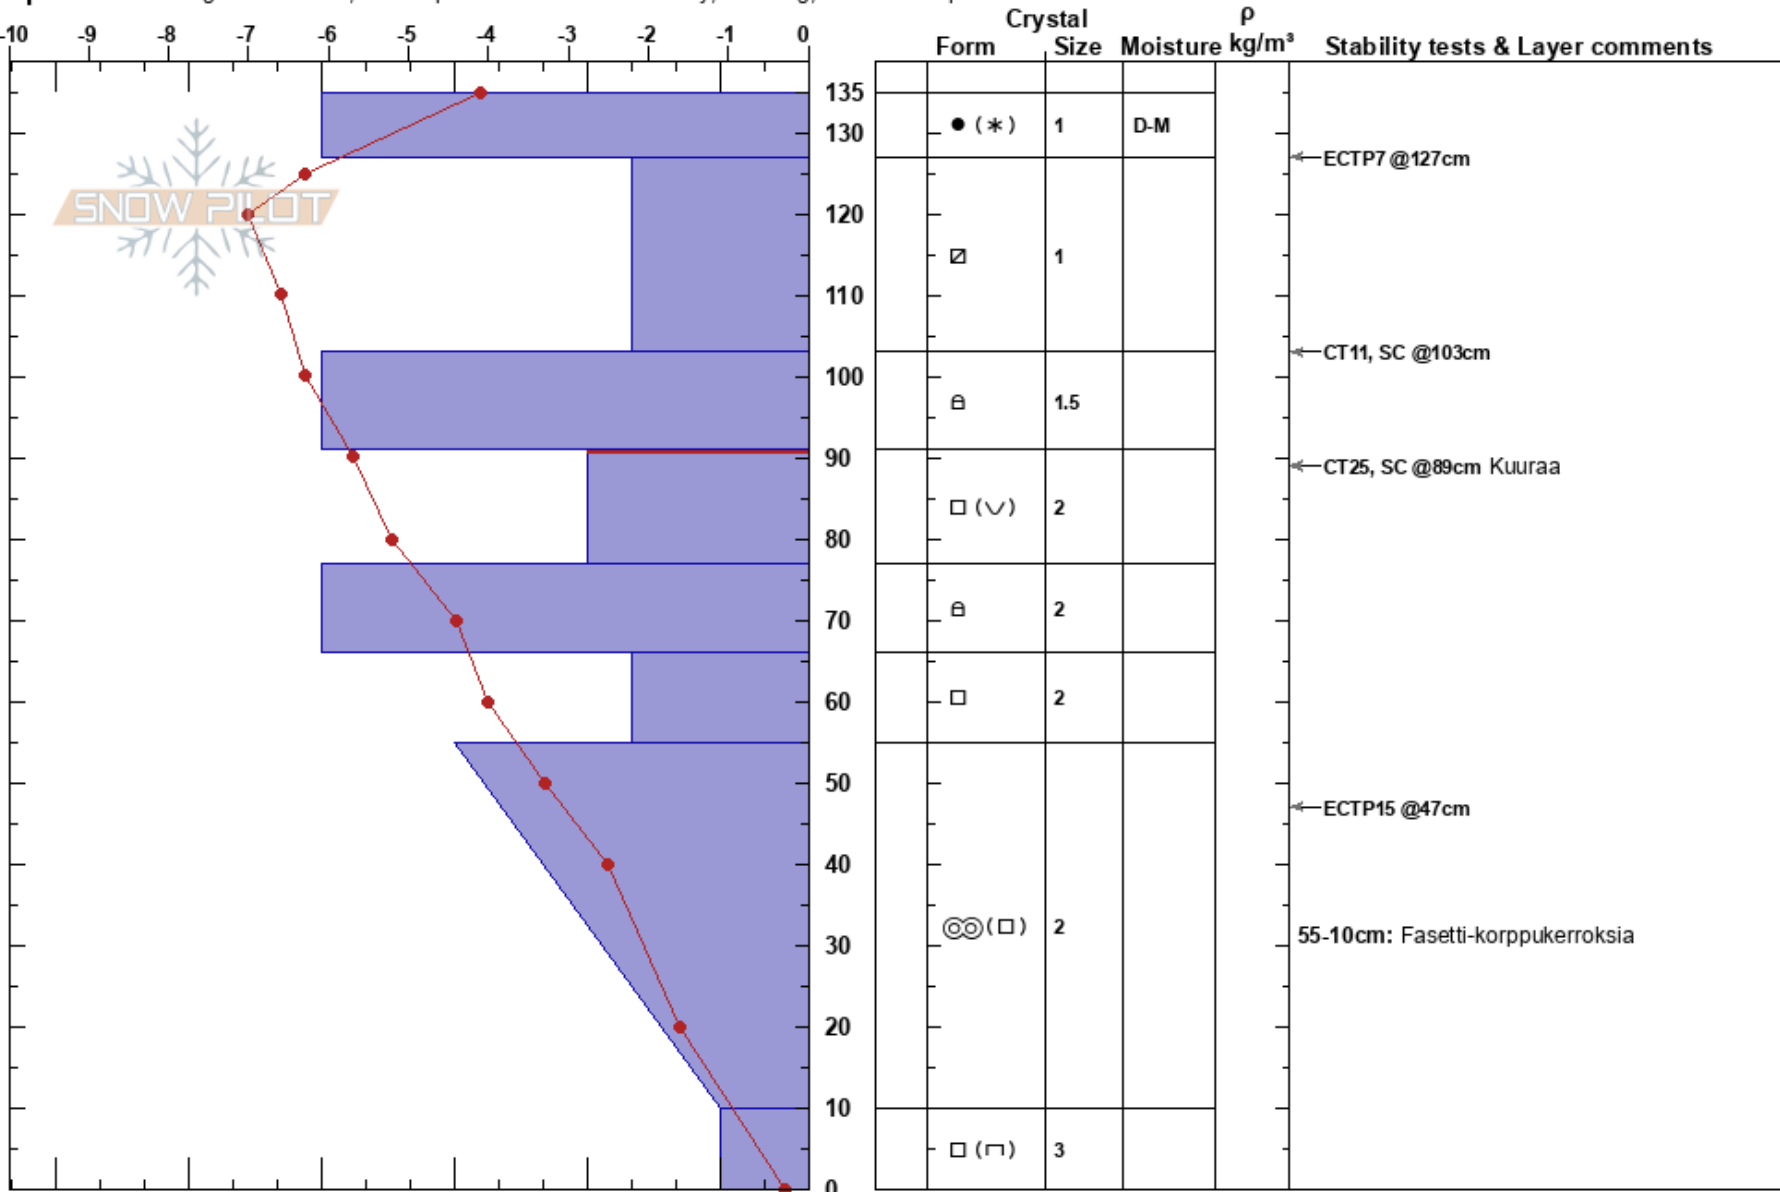

Kellostapuli

Tuomo Poukkanen

28/03/2018 - 13:20

Stability: Fair

HS:135

Layer Notes:

Finland

Co-ord: 67.59295N, 24.23088E

Air Temperature: -2.3°C

PF:39

91-77cm: Problematic layer

55-10cm: Fasetti-korppukerrosia

Elevation: 337 m

Slope Angle: 37°

Sky Cover: BKN

Precipitation: S-1

Wind: SW Light Breeze

Aspect: N

Wind Loading: no

Specifics: Pit dug in a Ski Area; Pit is representative of backcountry; Cracking; We skied slope

Notes: Maa kanervikko. Ilmatieteenlaitoksen stressitesti 32 cm pinnasta 1 laatikko/3,1 kg. Vesiartotesti samaan liukupintaan asti; 1 putki / 45 cm / 112.