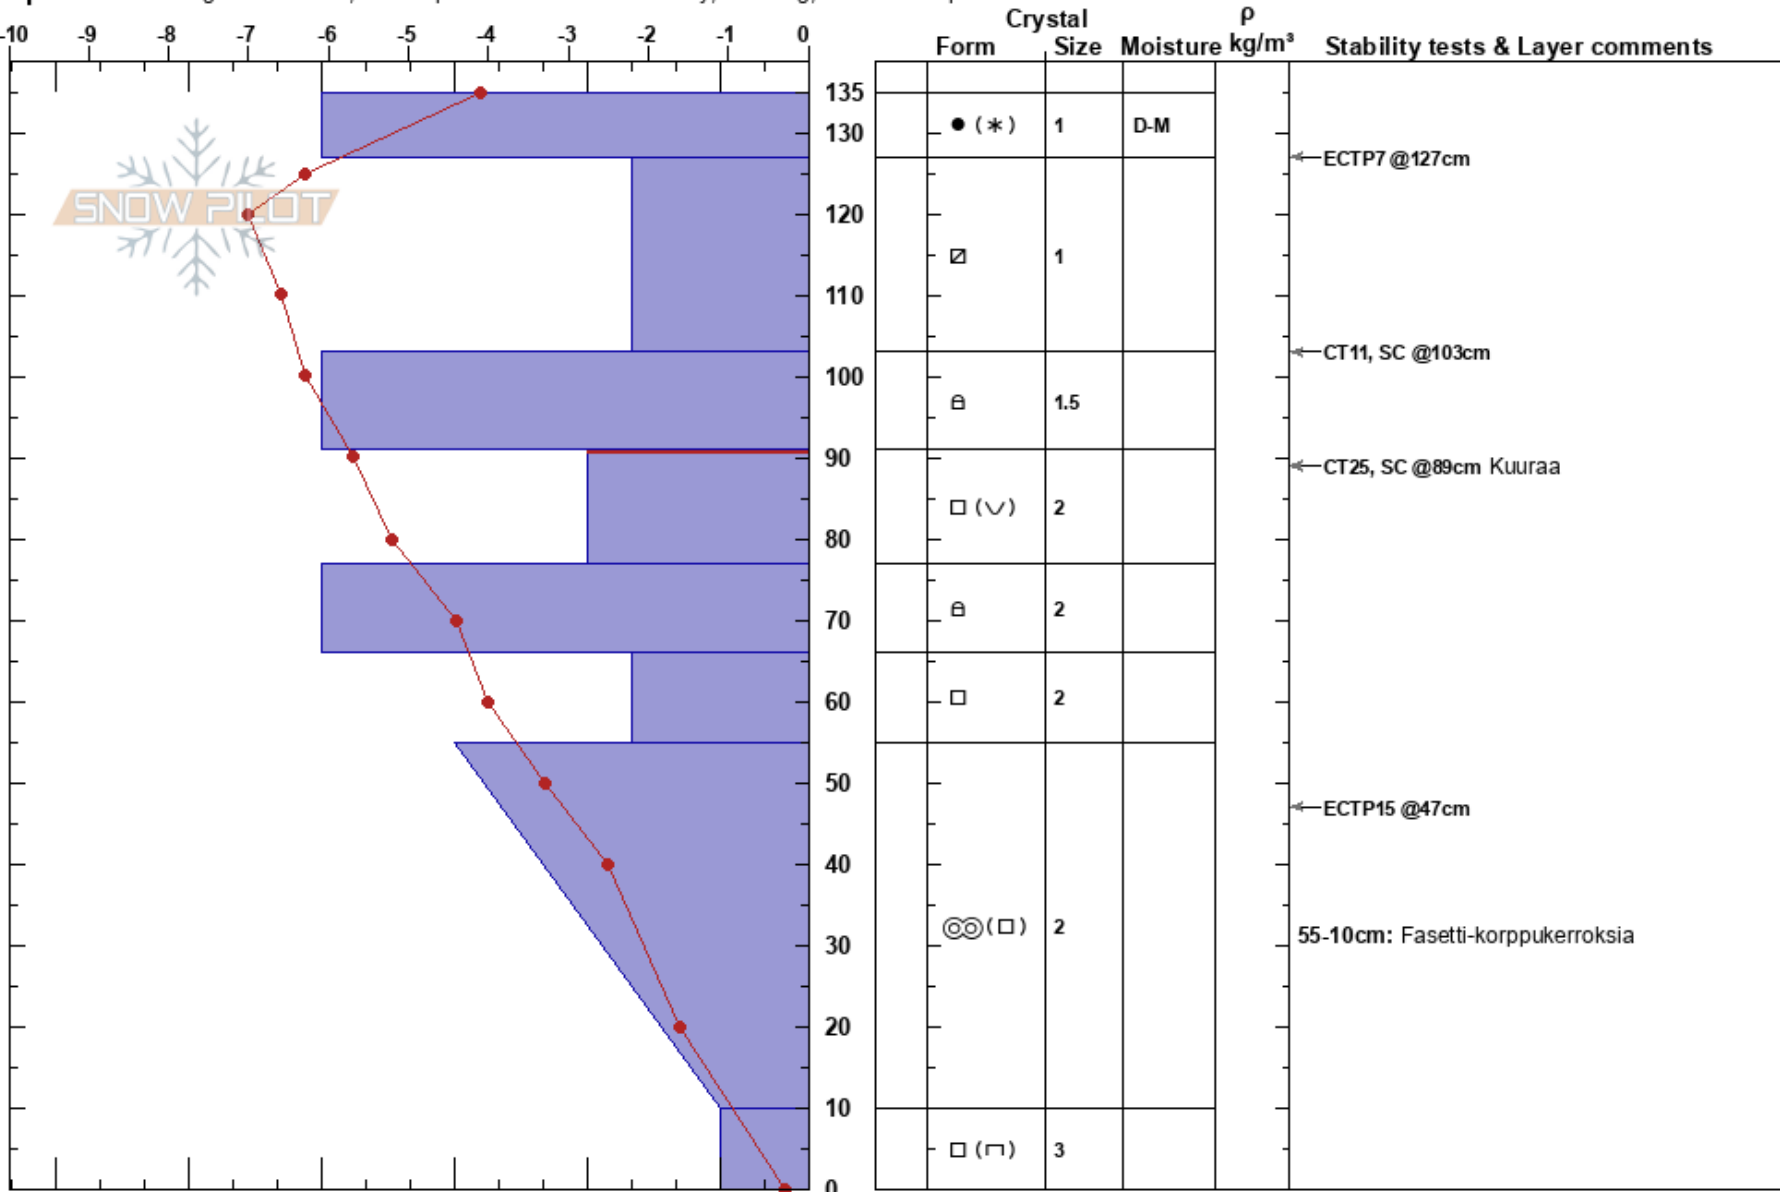

Kellostapuli

Tuomo Poukkanen

28/03/2018 - 13:20

Stability: Fair

HS:135

Layer Notes:

Finland

Co-ord: 67.59295N, 24.23088E

Air Temperature: -2.3°C

PF:39

91-77cm: Problematic layer

55-10cm: Fasetti-korppukerrosia

Elevation: 337 m

Slope Angle: 37°

Sky Cover: BKN

Precipitation: S-1

Aspect: N

Wind Loading: no

Wind: SW Light Breeze

Specifics: Pit dug in a Ski Area; Pit is representative of backcountry; Cracking; We skied slope

Notes: Maa kanervikko. Ilmatieteenlaitoksen stressitesti 32 cm pinnasta 1 laatikko/3,1 kg. Vesiartotesti samaan liukupintaan asti; 1 putki / 45 cm / 112.