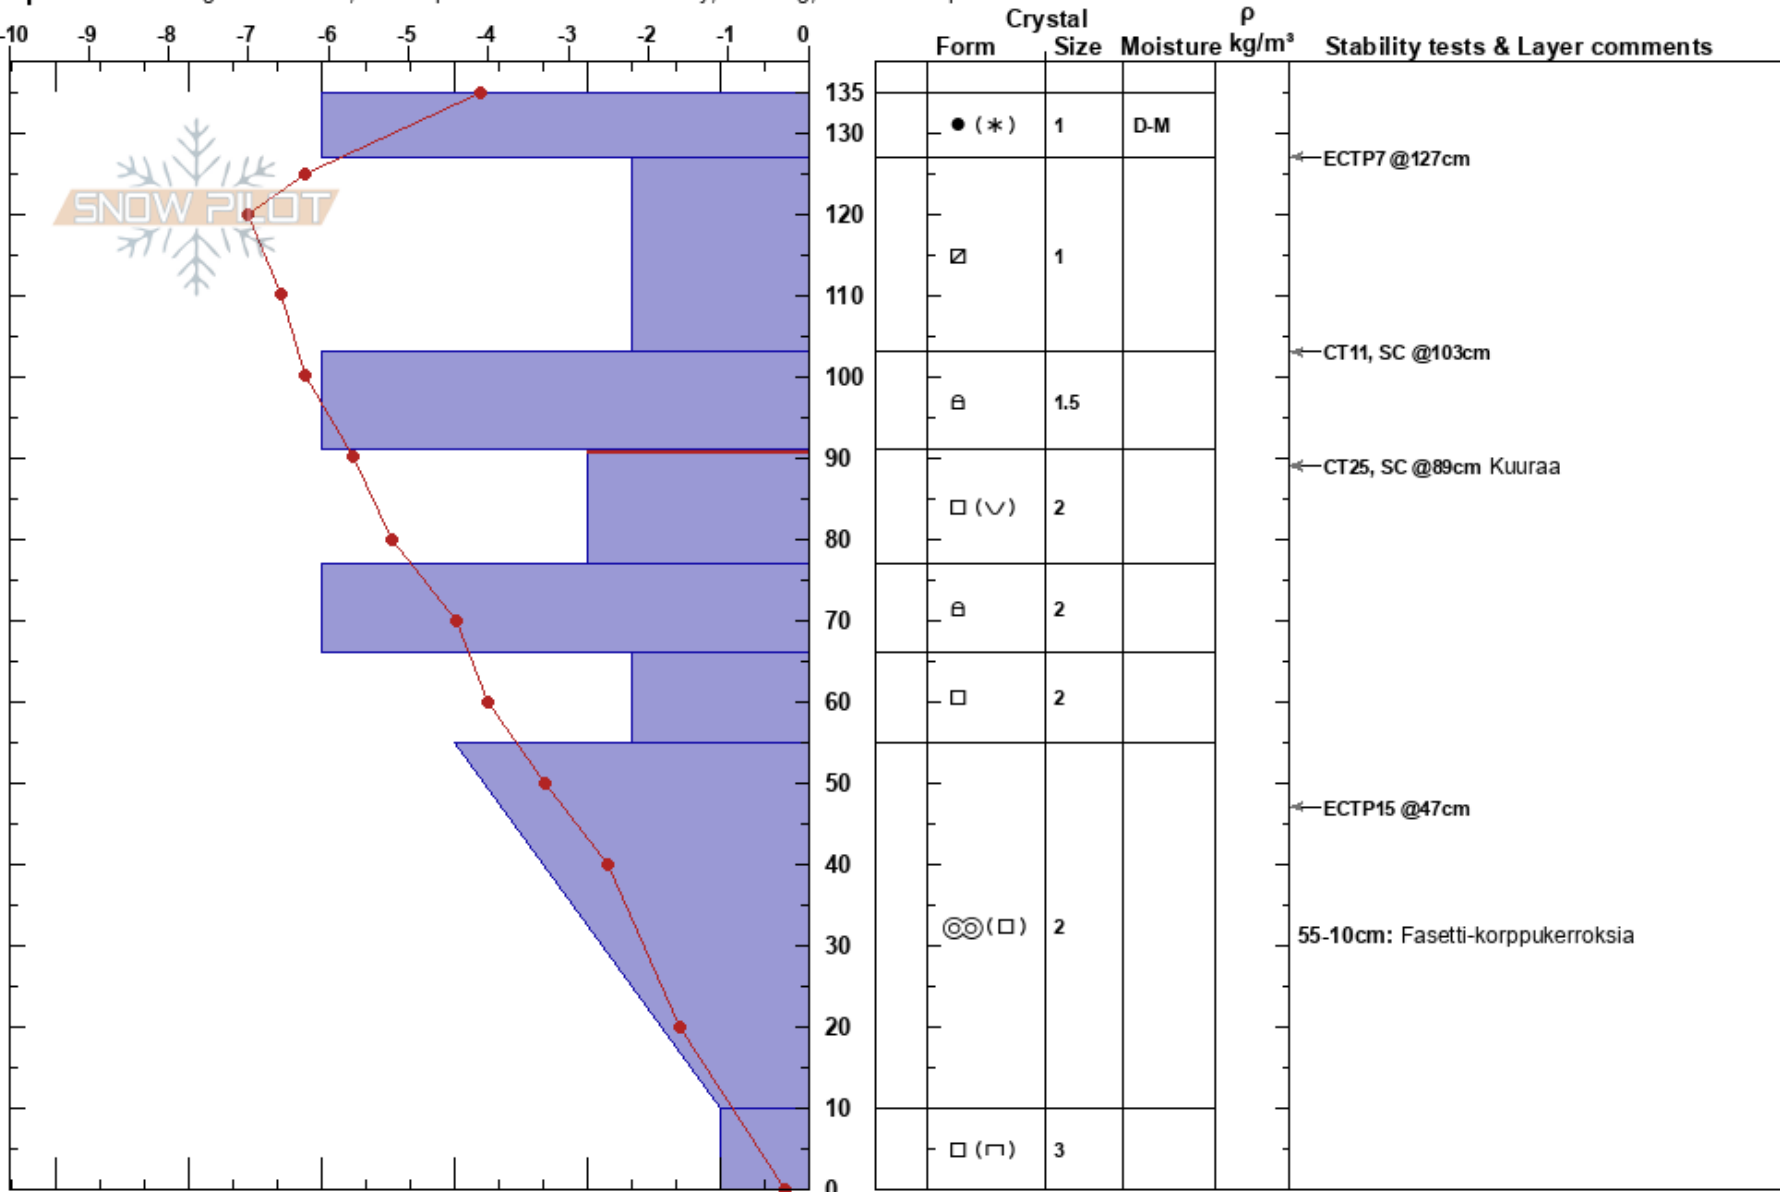

Kellostapuli

Tuomo Poukkanen

28/03/2018 - 13:20

Stability: Fair

HS:135

Layer Notes:

Finland

Co-ord: 67.59295N, 24.23088E

Air Temperature: -2.3°C

PF:39

91-77cm: Problematic layer

55-10cm: Fasetti-korppukerrosia

Elevation: 337 m

Slope Angle: 37°

Sky Cover: BKN

Precipitation: S-1

Aspect: N

Wind Loading: no

Wind: SW Light Breeze

Specifics: Pit dug in a Ski Area; Pit is representative of backcountry; Cracking; We skied slope

Notes: Maa kanervikkoo. Ilmatieteenlaitoksen stressitesti 32 cm pinnasta 1 laatikko/3,1 kg. Vesiartotesti samaan liukupintaan asti; 1 putki / 45 cm / 112.