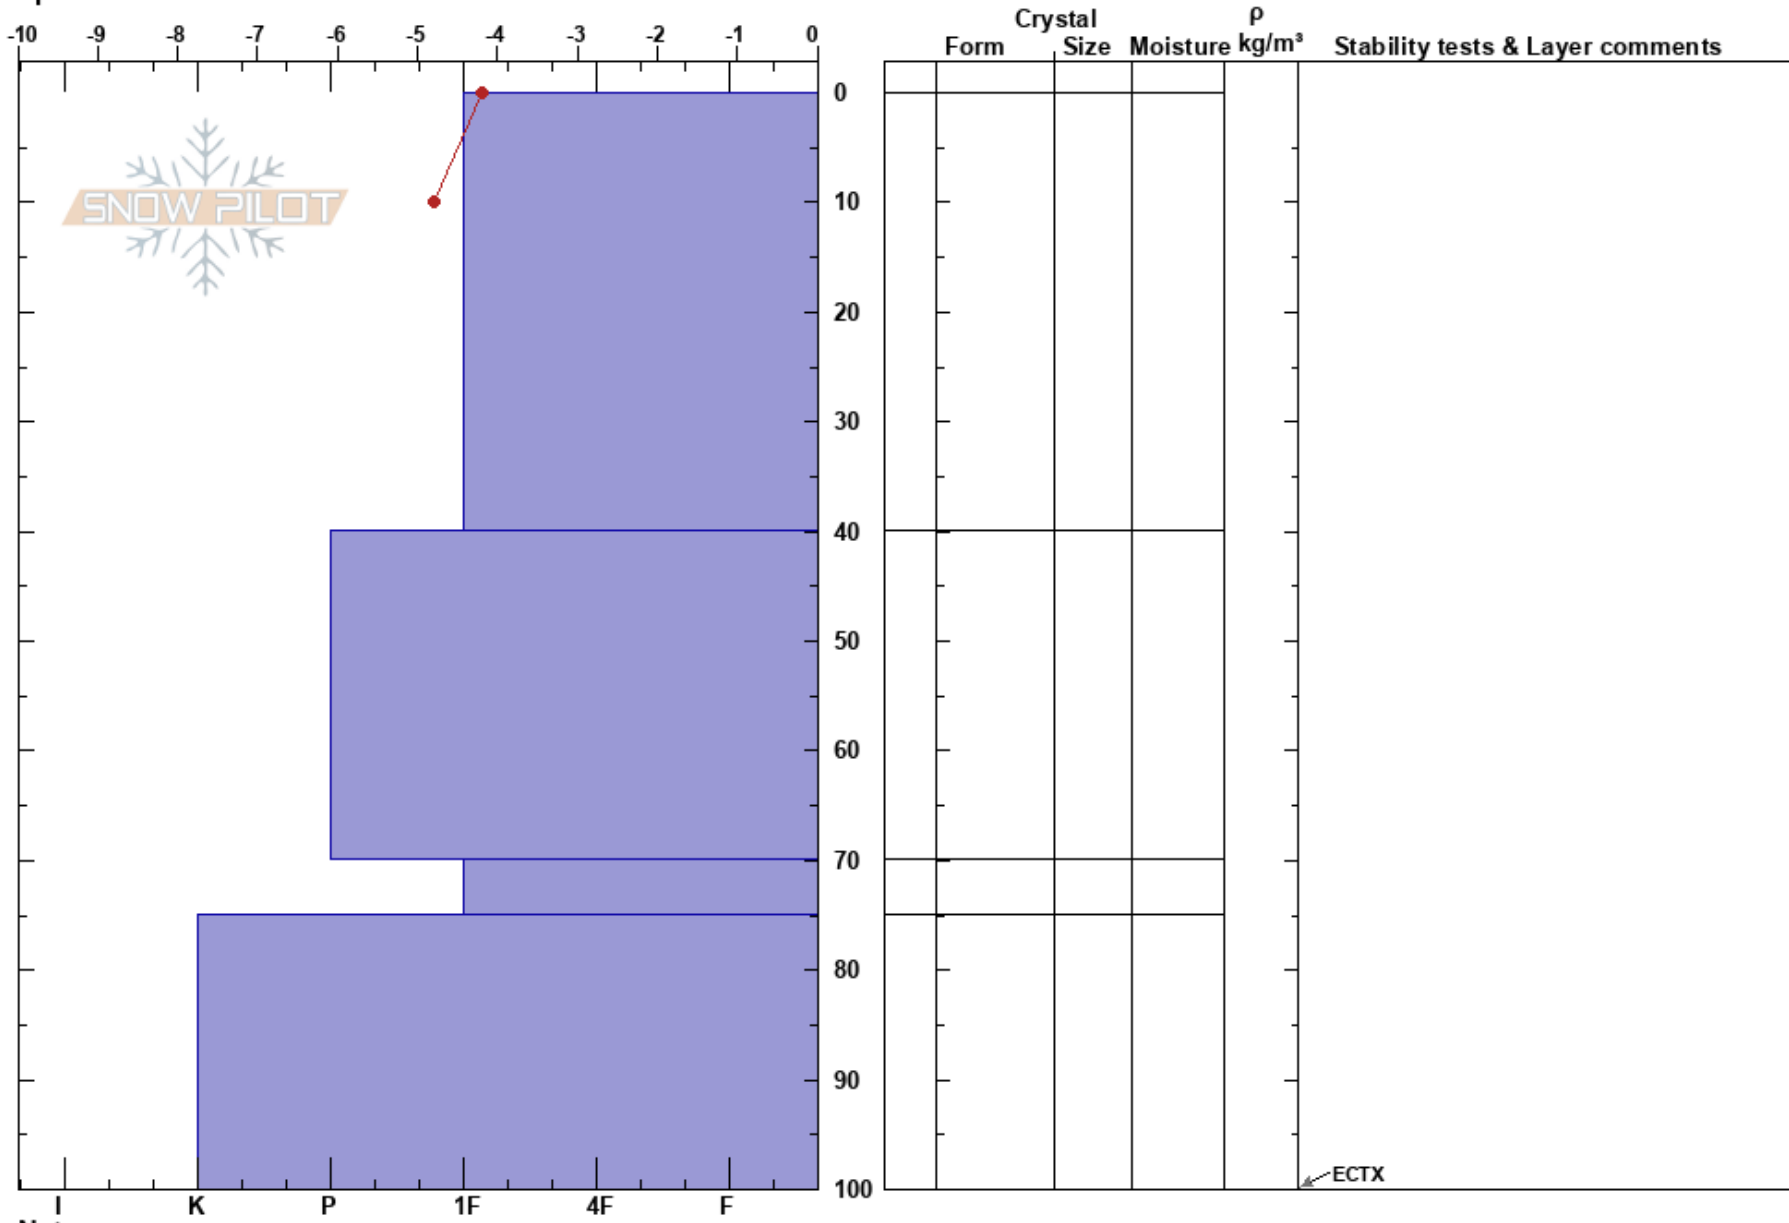

Namnlösa
 Björkliden
 Sweden
Elevation: 733 m
Aspect: 90°
Specifics:

Christian Pettersson
 28/03/2018 - 00:15
Co-ord:
Slope Angle: 18°
Wind Loading: yes

Stability:
Air Temperature: -4.8°C
Sky Cover: BKN
Precipitation: NO
Wind: W Moderate

PF:30 **Layer Notes:**

Notes: HS 190