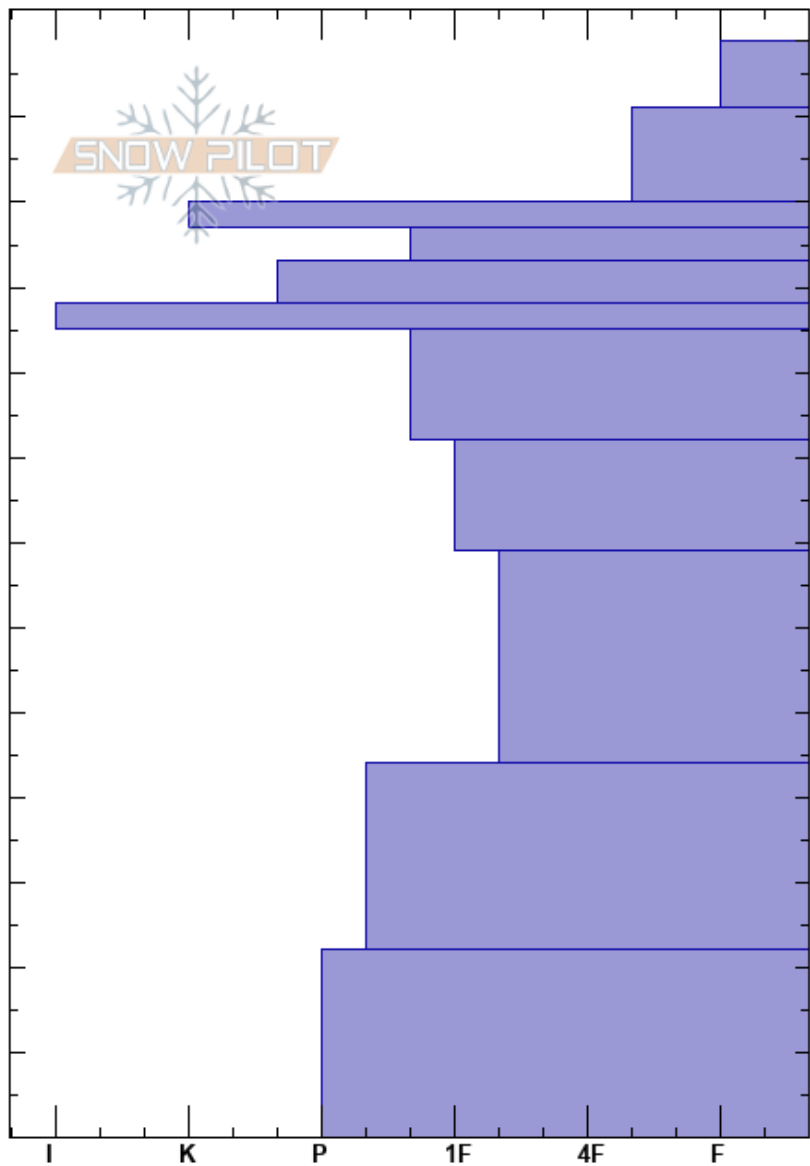

Field Day 2 - H. Track  
 Gallatin Range-N  
 MT  
 Elevation: 2305 m  
 Aspect: NW  
 Specifics: We skied slope; We snowmobiled slope

Erich Schreier  
 03/19/2018 - 3:00pm  
 Co-ord: 45.40077N, -111.05916W  
 Slope Angle: 9°  
 Wind Loading:

Stability: HS:129 Layer Notes:  
 Air Temperature: -2.4°C  
 Sky Cover: SCT  
 Precipitation: NO  
 Wind:

Depth (cm)	Crystal		Moisture	$\rho$ kg/m <sup>3</sup>	Stability tests & Layer comments
	Form	Size			
129			D	10	
120			D	170	
110			D	253	
			D	280	
100			D	400	
				325	
90			D		
				30.5	
80			D		
				320	
60			D		
				360	
40			D		
				490	
20			D		
10			D		
0					