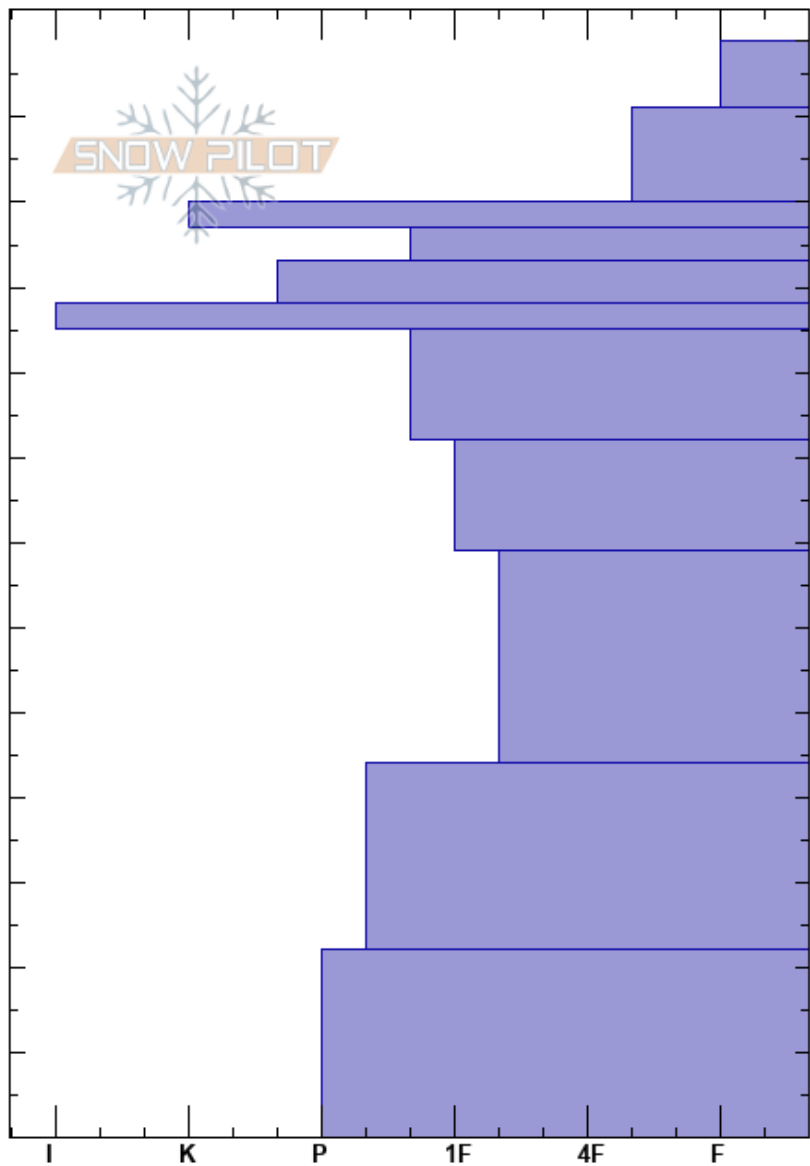

Field Day 2 - H. Track
 Gallatin Range-N
 MT
 Elevation: 2305 m
 Aspect: NW
 Specifics: We skied slope; We snowmobiled slope

Erich Schreier
 03/19/2018 - 3:00pm
 Co-ord: 45.40077N, -111.05916W
 Slope Angle: 9°
 Wind Loading:

Stability: HS:129
 Air Temperature: -2.4°C
 Sky Cover: SCT
 Precipitation: NO
 Wind: Layer Notes:

Crystal Form	Crystal Size	Moisture	ρ kg/m ³	Stability tests & Layer comments
		D	10	
		D	170	
		D	253	
		D	280	
		D	400	
			325	
		D		
		D	30.5	
			320	
		D		
		D	360	
		D	490	