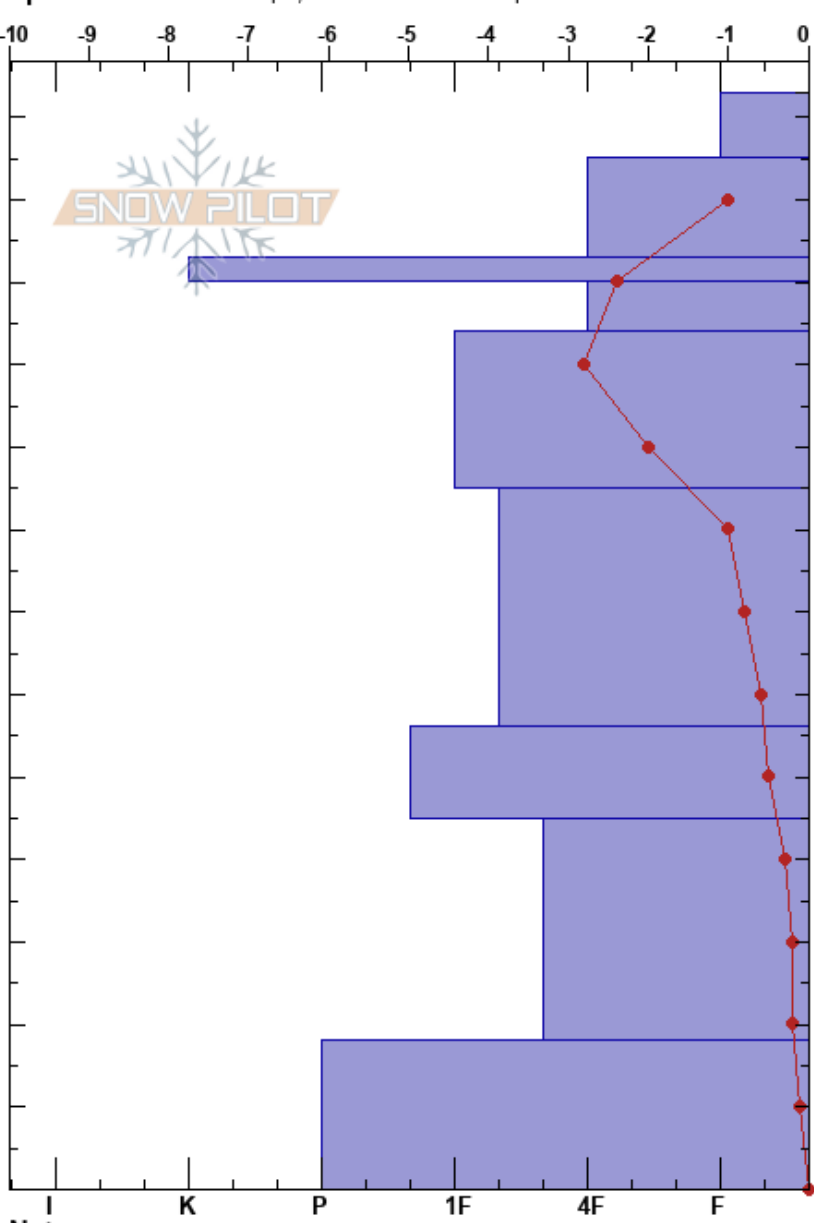

Field Day 2  
 Gallatin Range-N  
 MT  
 Elevation: 2305 m  
 Aspect: NW

Erich Schreier  
 03/19/2018 - 1:00pm  
 Co-ord: 45.40077N, -111.05916W  
 Slope Angle: 9°  
 Wind Loading:

Stability: HS:133 Layer Notes:  
 Air Temperature: -2.4°C  
 Sky Cover: SCT  
 Precipitation: NO  
 Wind:

Specifics: We skied slope; We snowmobiled slope

Form	Crystal		Moisture	$\rho$ kg/m <sup>3</sup>	Stability tests & Layer comments
	Size				
+ ( / )	1		D	140	
/	1		D	160	
⊕	2		D	265	
● ( / )	1		D	270	
●	1		D	290	
⊖	1.5		D	310	
⊖	1.5		D	350	
⊖	1.5-2		D	340	
⊖	2-2.5		D	320	