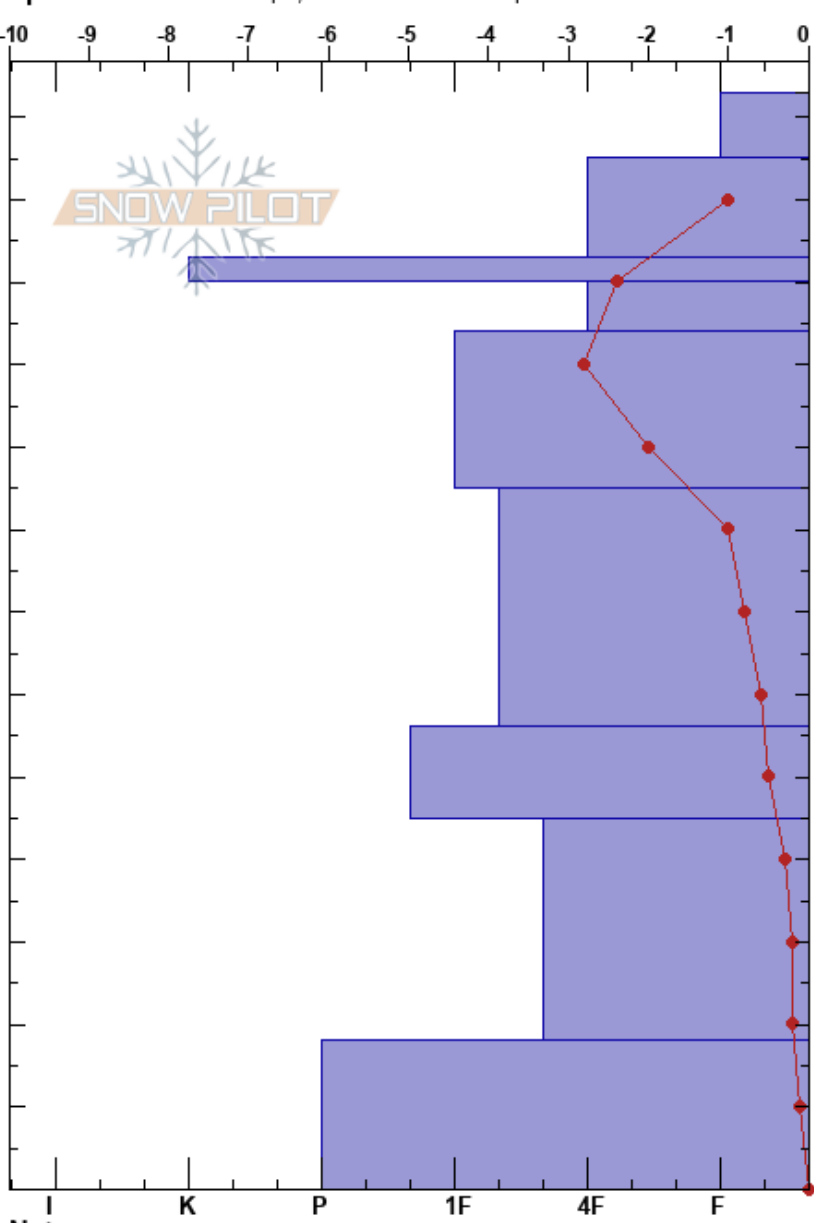

Field Day 2
 Gallatin Range-N
 MT
 Elevation: 2305 m
 Aspect: NW

Erich Schreier
 03/19/2018 - 1:00pm
 Co-ord: 45.40077N, -111.05916W
 Slope Angle: 9°
 Wind Loading:

Stability: HS:133 Layer Notes:
 Air Temperature: -2.4°C
 Sky Cover: SCT
 Precipitation: NO
 Wind:

Specifics: We skied slope; We snowmobiled slope

Form	Crystal		Moisture	ρ kg/m ³	Stability tests & Layer comments
	Size				
+ (/)	1		D	140	
/	1		D	160	
⊘	2		D	265	
• (/)	1		D	270	
•	1		D	290	
⊘	1.5		D	310	
⊘	1.5		D	350	
⊘	1.5-2		D	340	
⊘	2-2.5		D	320	