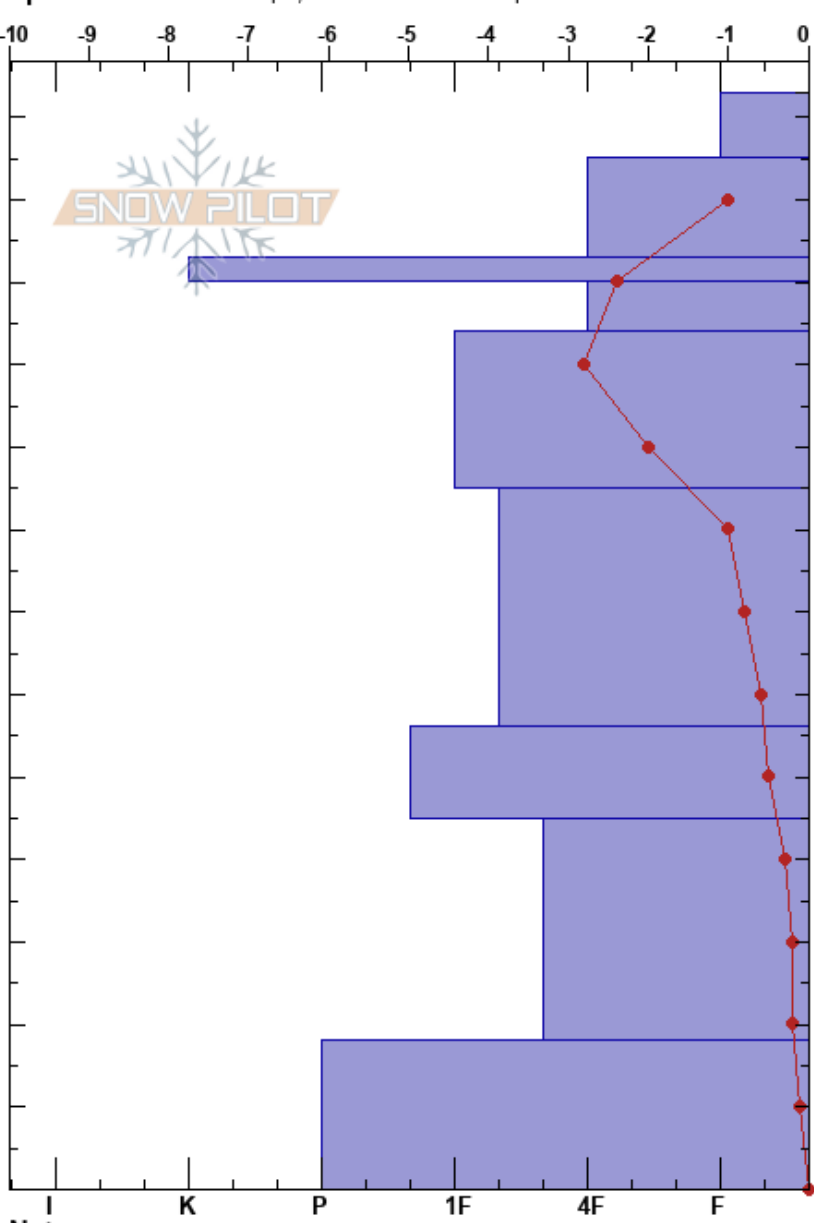

Field Day 2
 Gallatin Range-N
 MT
 Elevation: 2305 m
 Aspect: NW

Erich Schreier
 03/19/2018 - 1:00pm
 Co-ord: 45.40077N, -111.05916W
 Slope Angle: 9°
 Wind Loading:

Stability: HS:133 Layer Notes:
 Air Temperature: -2.4°C
 Sky Cover: SCT
 Precipitation: NO
 Wind:

Specifics: We skied slope; We snowmobiled slope

Form	Crystal		Moisture	ρ kg/m ³	Stability tests & Layer comments
	Size				
+ (/)	1		D	140	
/	1		D	160	
⊖	2		D	265	
• (/)	1		D	270	
•	1		D	290	
⊖	1.5		D	310	
⊖	1.5		D	350	
⊖	1.5-2		D	340	
⊖	2-2.5		D	320	