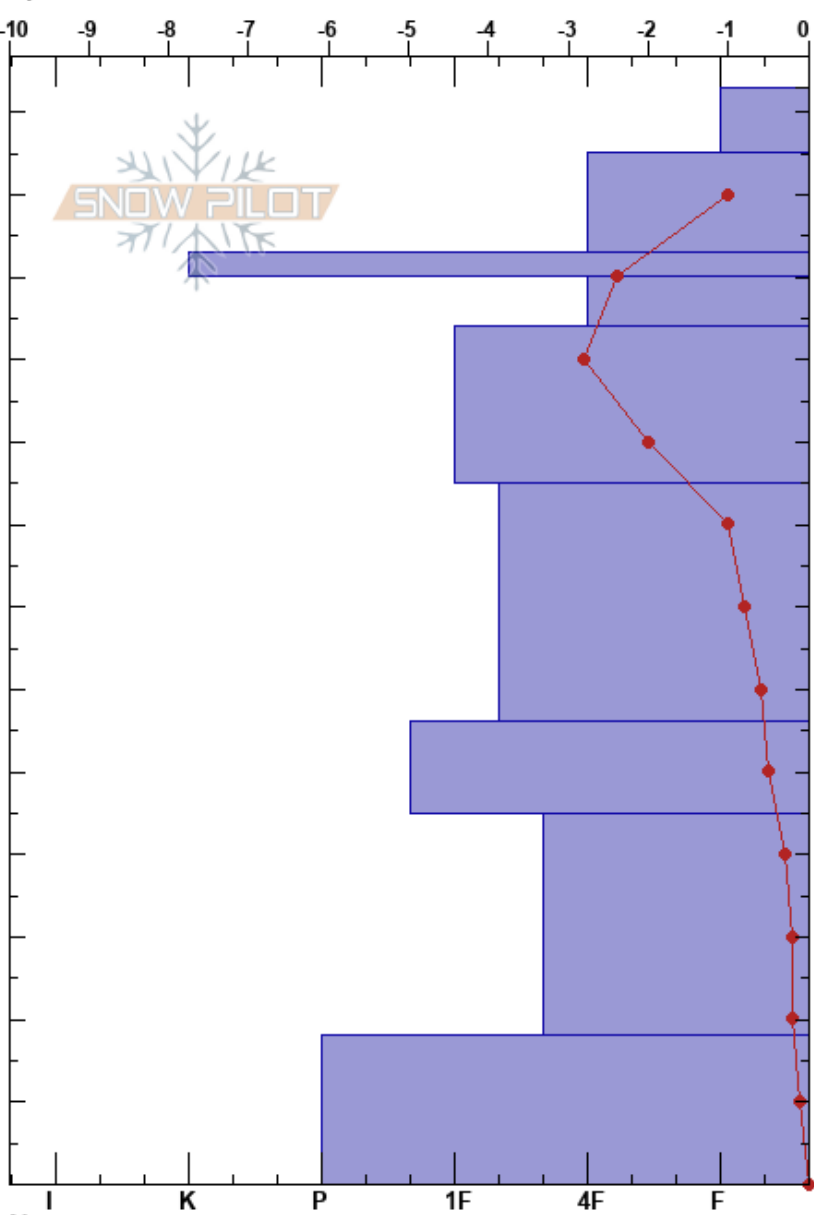

Field Day 2
 Gallatin Range-N
 MT
 Elevation: 2305 m
 Aspect: NW

Erich Schreier
 03/19/2018 - 1:00pm
 Co-ord: 45.40077N, -111.05916W
 Slope Angle: 9°
 Wind Loading:

Stability: HS:133 Layer Notes:
 Air Temperature: -2.4°C
 Sky Cover: SCT
 Precipitation: NO
 Wind:

Specifics: We skied slope; We snowmobiled slope

Form	Crystal		Moisture	ρ kg/m ³	Stability tests & Layer comments
	Size				
+ (/)	1		D	140	
/	1		D	160	
⊕	2		D	265	
• (/)	1		D	270	
•	1		D	290	
⊖	1.5		D	310	
⊖	1.5		D	350	
⊖	1.5-2		D	340	
⊖	2-2.5		D	320	