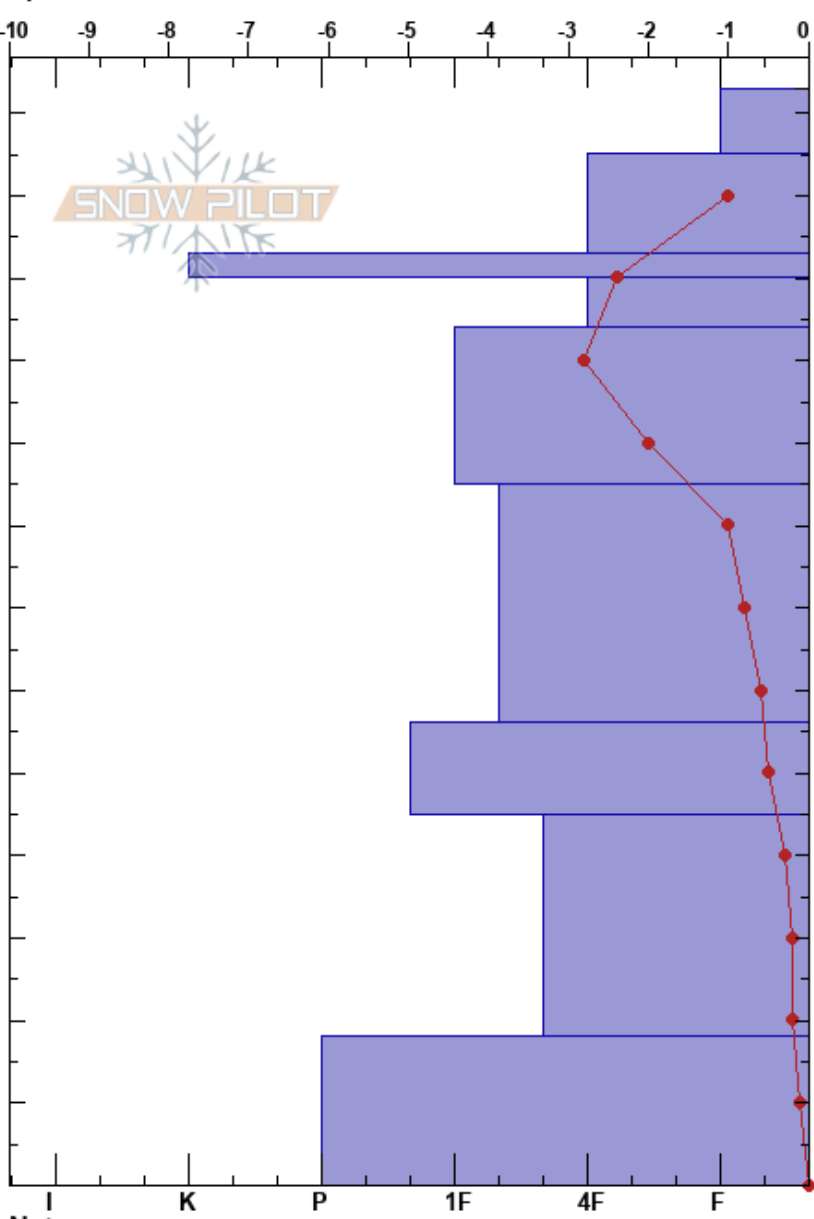

Field Day 2  
 Gallatin Range-N  
 MT  
 Elevation: 2305 m  
 Aspect: NW

Erich Schreier  
 03/19/2018 - 1:00pm  
 Co-ord: 45.40077N, -111.05916W  
 Slope Angle: 9°  
 Wind Loading:

Stability: HS:133 Layer Notes:  
 Air Temperature: -2.4°C  
 Sky Cover: SCT  
 Precipitation: NO  
 Wind:

Specifics: We skied slope; We snowmobiled slope

Form	Crystal		Moisture	$\rho$ kg/m <sup>3</sup>	Stability tests & Layer comments
	Size				
+ ( / )	1		D	140	
/	1		D	160	
⊖	2		D	265	
• ( / )	1		D	270	
•	1		D	290	
⊖	1.5		D	310	
⊖	1.5		D	350	
⊖	1.5-2		D	340	
⊖	2-2.5		D	320	