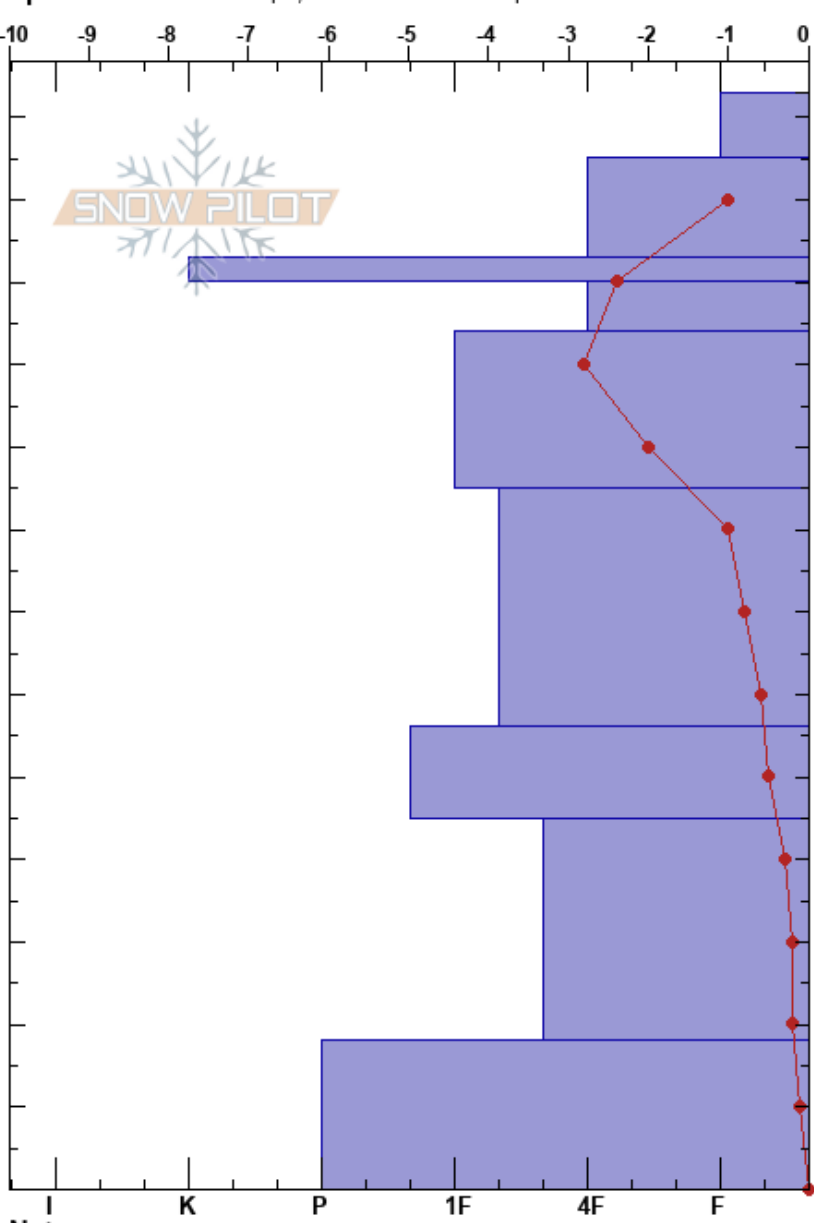

Field Day 2
 Gallatin Range-N
 MT
 Elevation: 2305 m
 Aspect: NW

Erich Schreier
 03/19/2018 - 1:00pm
 Co-ord: 45.40077N, -111.05916W
 Slope Angle: 9°
 Wind Loading:

Stability: HS:133 Layer Notes:
 Air Temperature: -2.4°C
 Sky Cover: SCT
 Precipitation: NO
 Wind:

Specifics: We skied slope; We snowmobiled slope

Form	Crystal		Moisture	ρ kg/m ³	Stability tests & Layer comments
	Size				
+ (/)	1		D	140	
/	1		D	160	
⊕	2		D	265	
• (/)	1		D	270	
•	1		D	290	
⊖	1.5		D	310	
⊖	1.5		D	350	
⊖	1.5-2		D	340	
⊖	2-2.5		D	320	