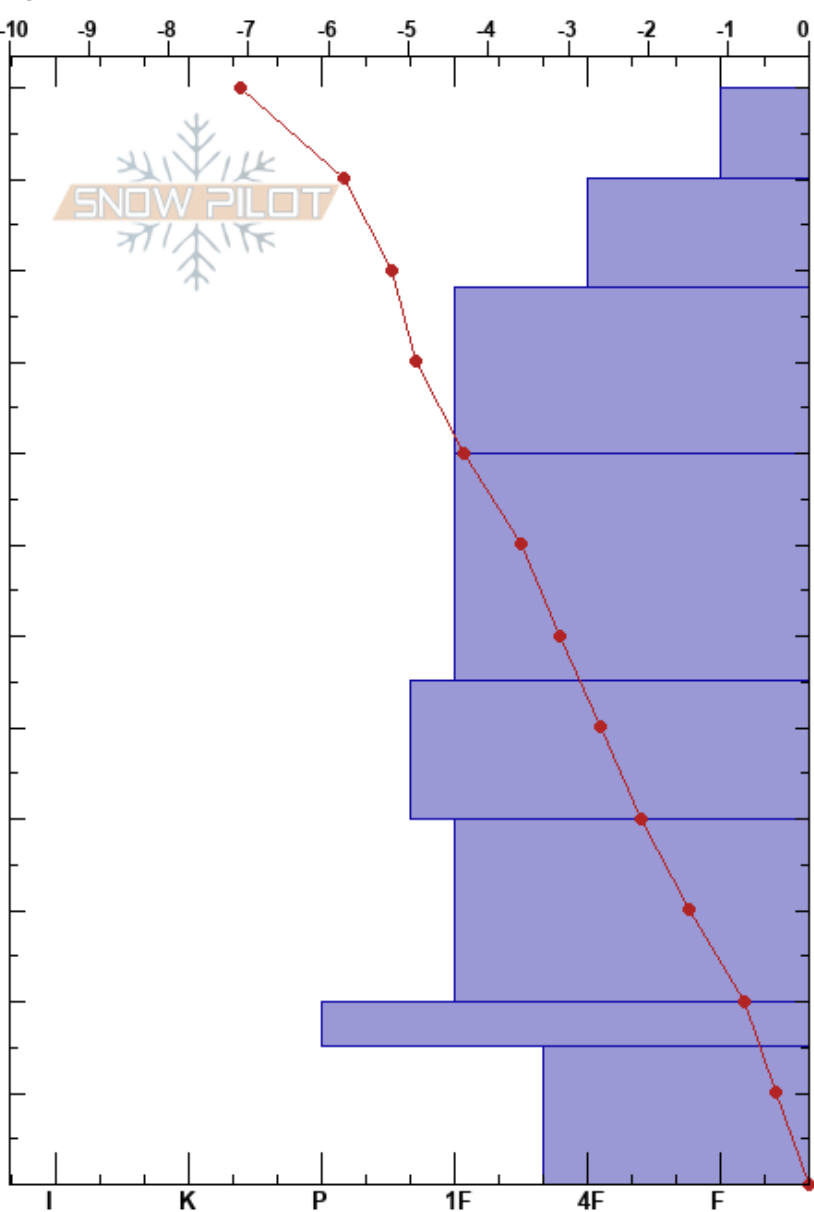

Field Day 1
 Gallatin Range-N
 MT
 Elevation: 2305 m
 Aspect: NW

Erich Schreier
 03/04/2018 - 3:00pm
 Co-ord: 45.40077N, -111.05916W
 Slope Angle: 9°
 Wind Loading:

Stability: HS:120 Layer Notes:
 Air Temperature: -7.2°C
 Sky Cover: OVC
 Precipitation: S1
 Wind:

Specifics: We skied slope; We snowmobiled slope

Form	Crystal Size	Moisture	ρ kg/m ³	Stability tests & Layer comments
+ (/)	1.5	D	80	
/ (●)	1	D	150	
● (/)	1	D	250	
			280	
⊖	1.5	D	280	
⊖	1.5-2	D	300	
			280	
□ (⊖)	2	D	280	
⊖	2.5	D	340	
□	2	D	320	