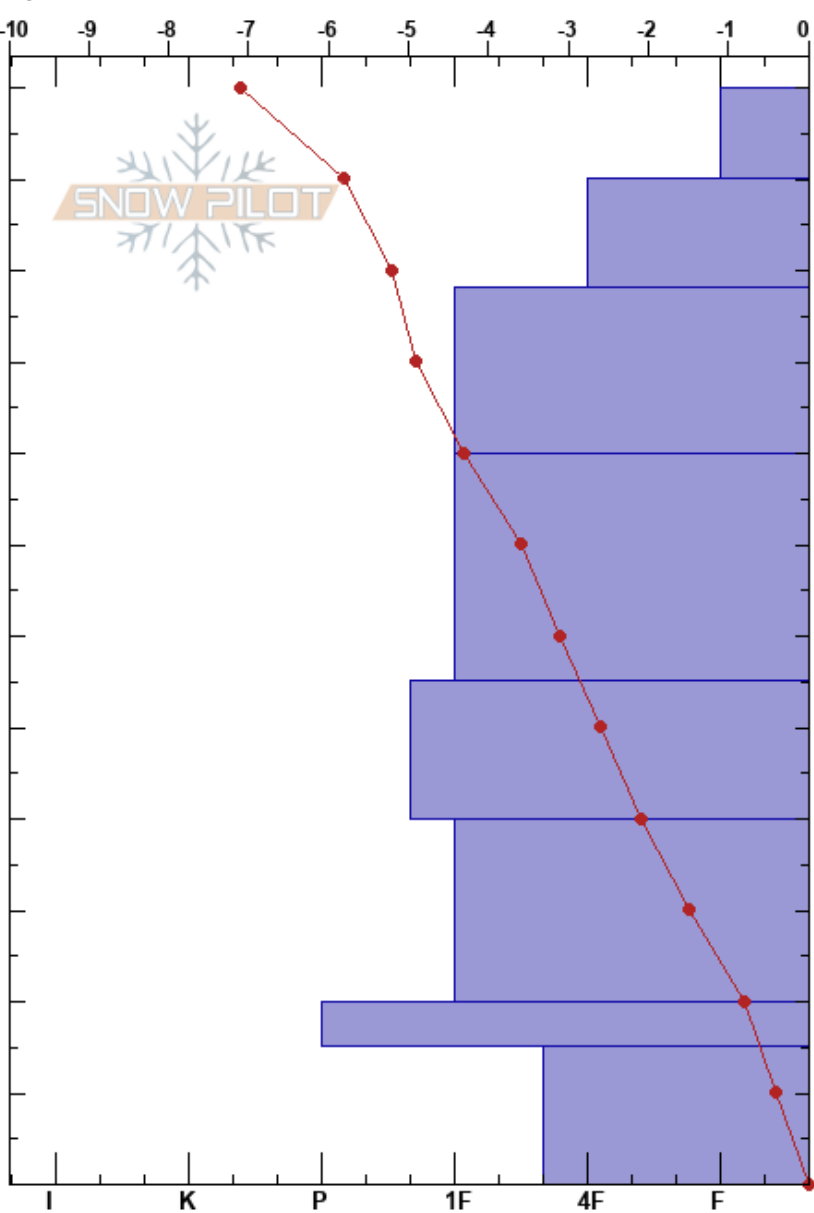

Field Day 1
 Gallatin Range-N
 MT
 Elevation: 2305 m
 Aspect: NW

Erich Schreier
 03/04/2018 - 3:00pm
 Co-ord: 45.40077N, -111.05916W
 Slope Angle: 9°
 Wind Loading:

Stability: HS:120 Layer Notes:
 Air Temperature: -7.2°C
 Sky Cover: OVC
 Precipitation: S1
 Wind:

Specifics: We skied slope; We snowmobiled slope

Form	Crystal Size	Moisture	ρ kg/m ³	Stability tests & Layer comments
+ (/)	1.5	D	80	
/ (●)	1	D	150	
● (/)	1	D	250	
⊖	1.5	D	280	
⊖	1.5-2	D	300	
□ (⊖)	2	D	280	
⊘	2.5	D	340	
□	2	D	320	