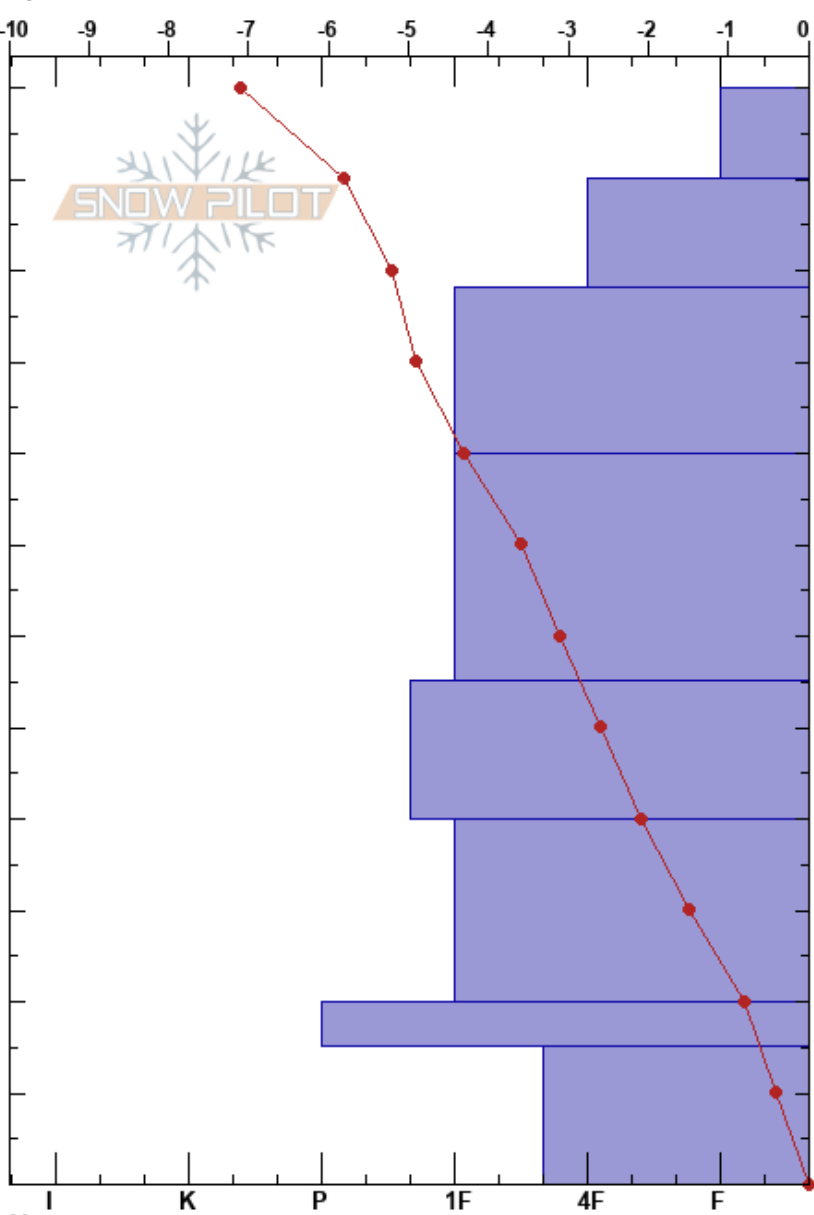

Field Day 1
 Gallatin Range-N
 MT
 Elevation: 2305 m
 Aspect: NW

Erich Schreier
 03/04/2018 - 3:00pm
 Co-ord: 45.40077N, -111.05916W
 Slope Angle: 9°
 Wind Loading:

Stability: HS:120 Layer Notes:
 Air Temperature: -7.2°C
 Sky Cover: OVC
 Precipitation: S1
 Wind:

Specifics: We skied slope; We snowmobiled slope

Form	Crystal Size	Moisture	ρ kg/m ³	Stability tests & Layer comments
+ (/)	1.5	D	80	
/ (●)	1	D	150	
● (/)	1	D	250	
⊖	1.5	D	280	
⊖	1.5-2	D	300	
□ (⊖)	2	D	280	
⊖	2.5	D	340	
□	2	D	320	