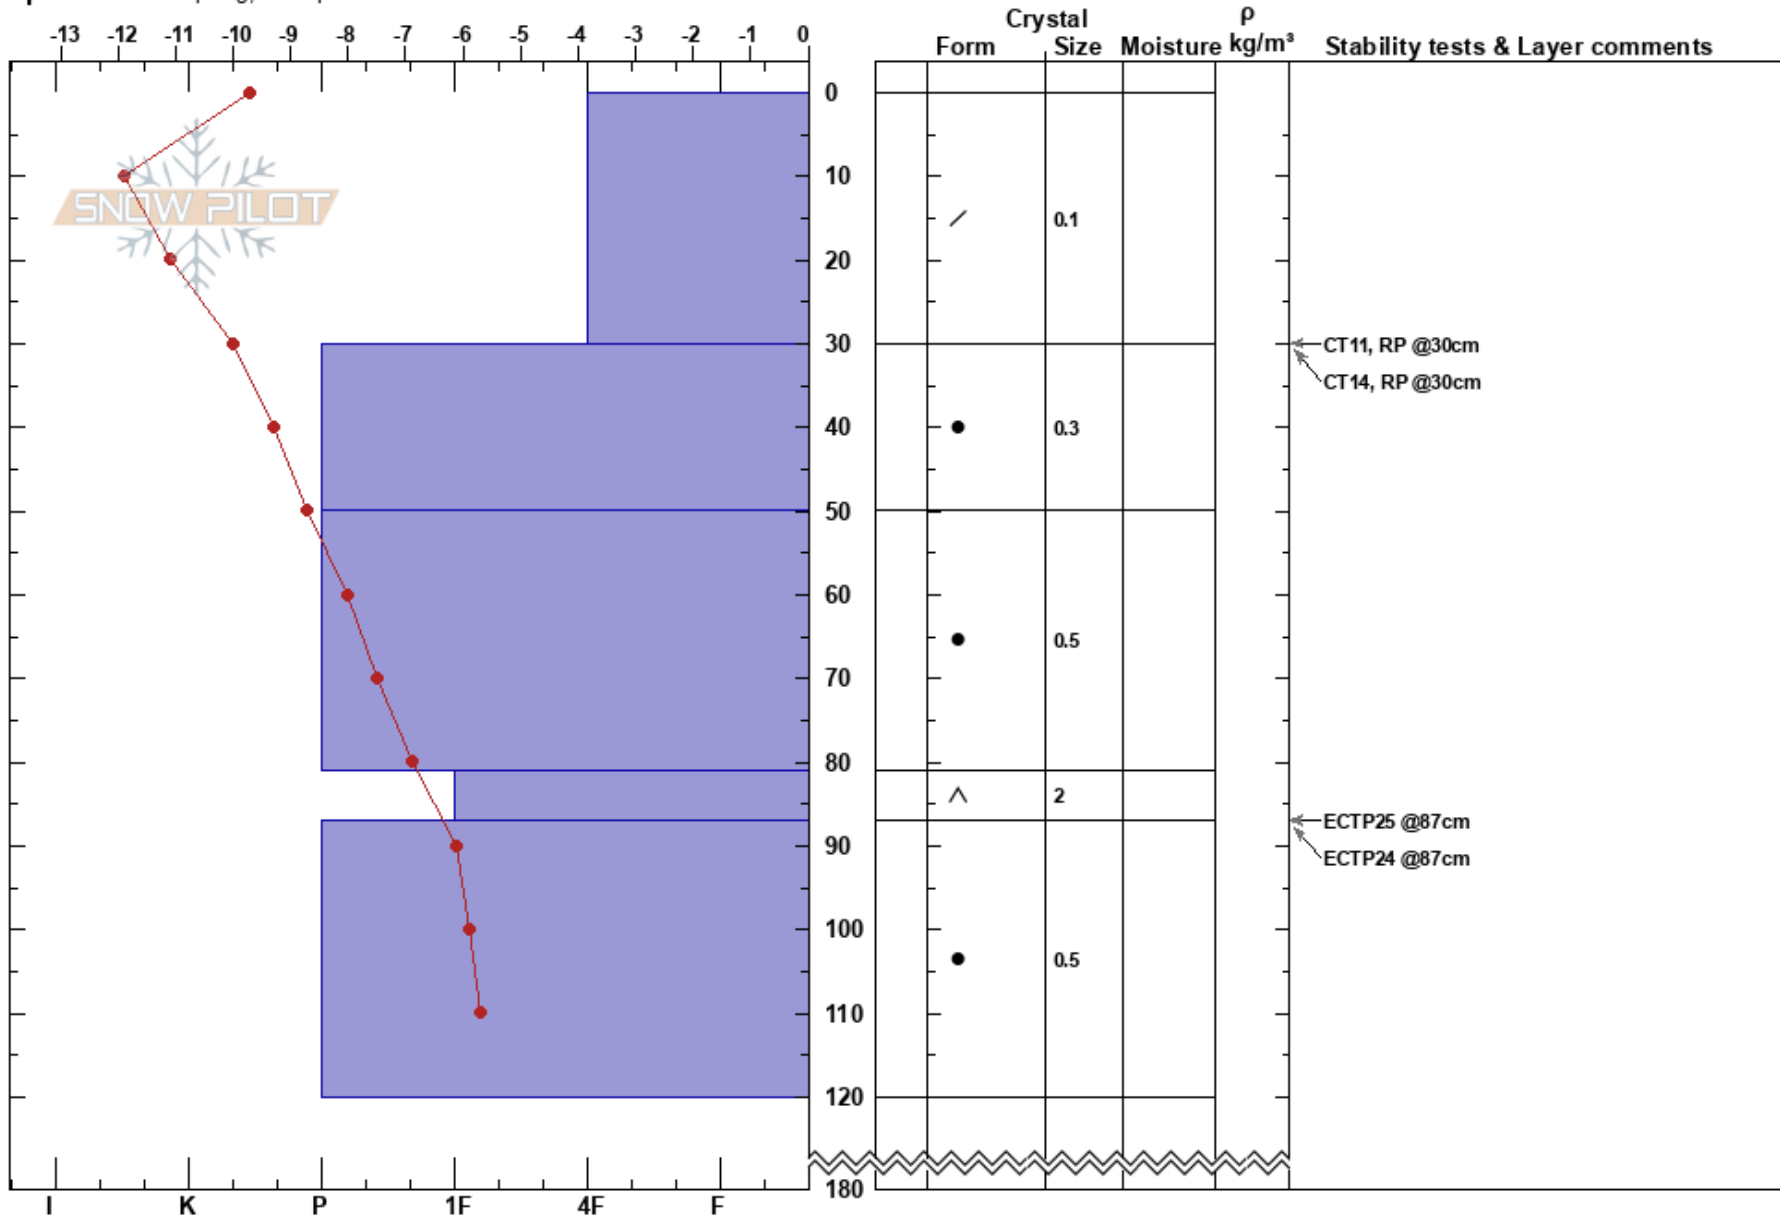

Soldalen Katterjåkk
 Riksgänsen
 Sweden
 Elevation: 620 m
 Aspect: NE
 Specifics: Collapsing, widespreac

sanna Mikko
 26/03/2018 - 11:30
 Co-ord: 68.40519N, 18.17301W
 Slope Angle: 13°
 Wind Loading: yes

Stability: Poor
 Air Temperature: -9°C
 Sky Cover: BKN
 Precipitation: NO
 Wind: W Moderate

HS:180
 PF:16 81-87cm:Problematic layer

Notes: