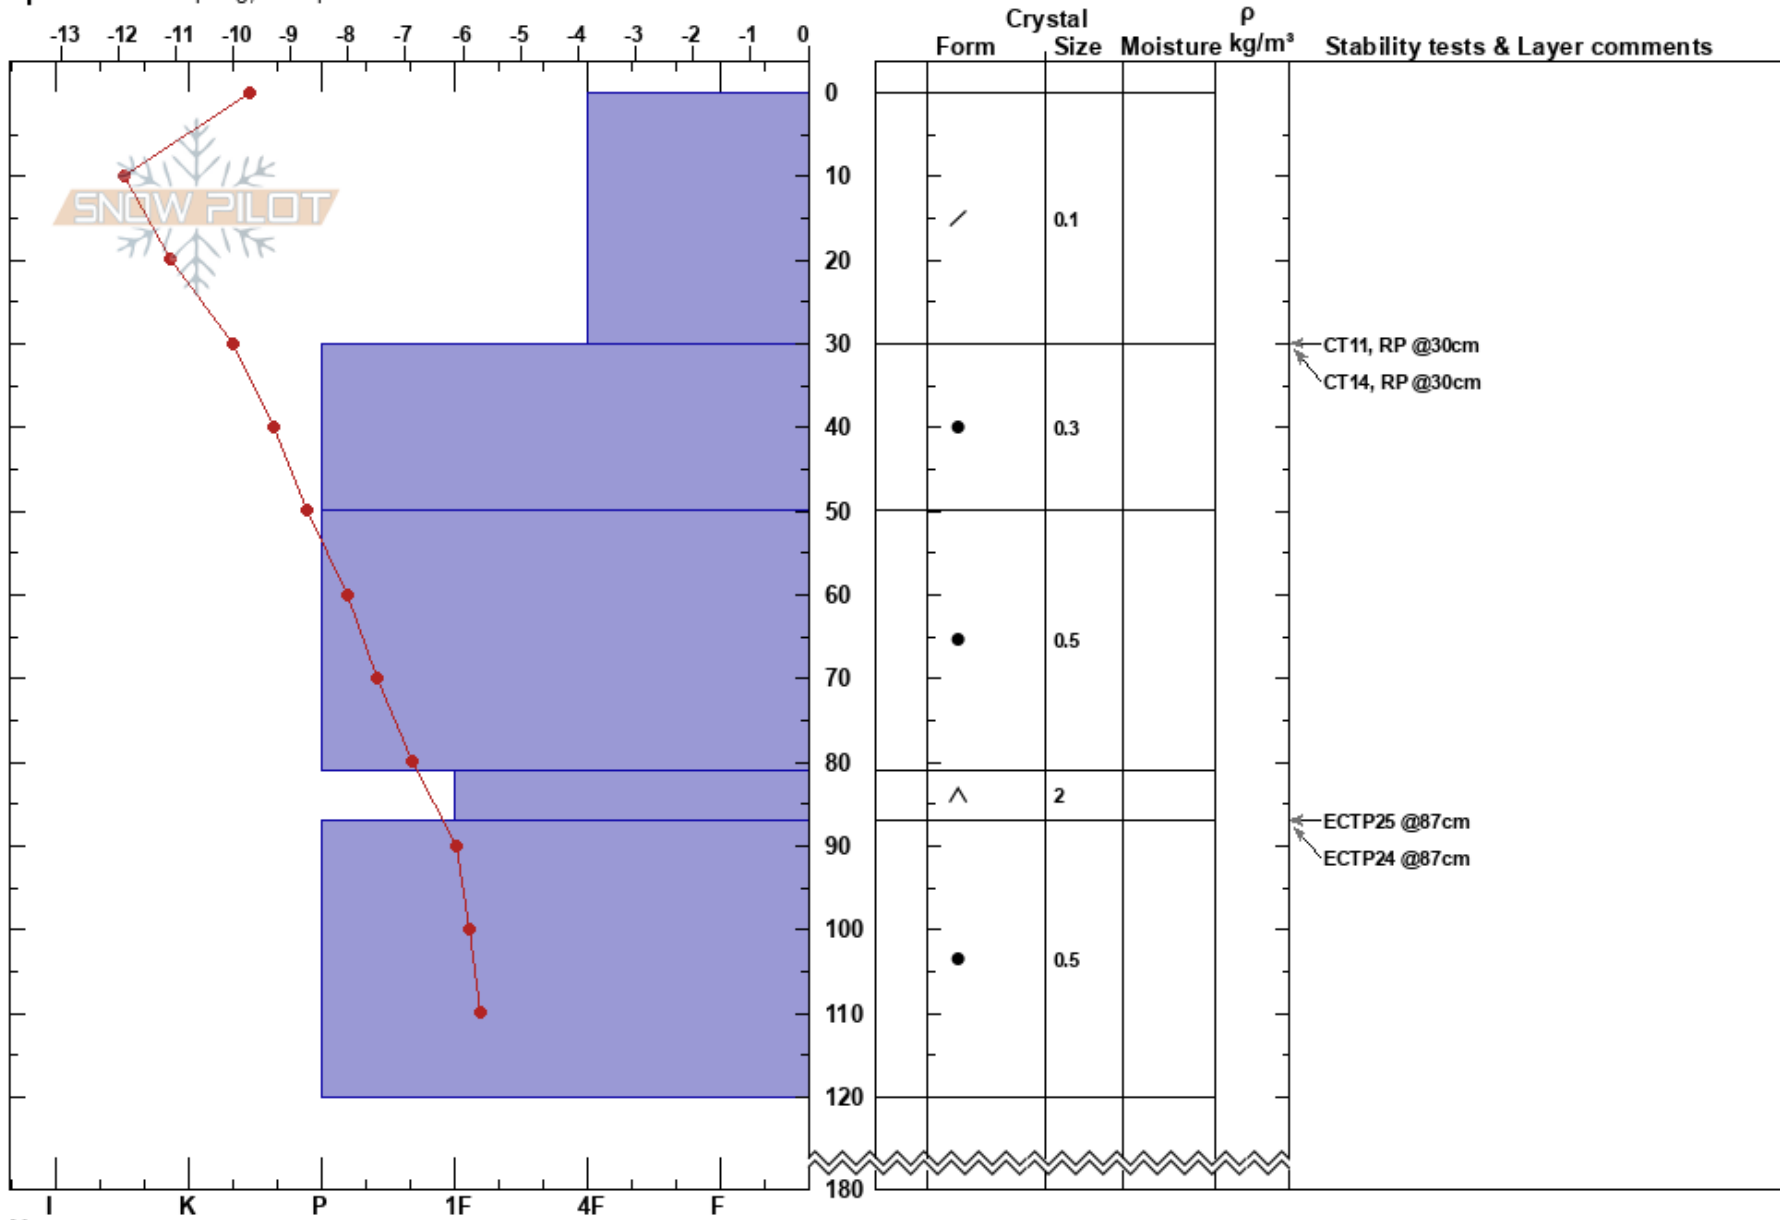

Soldalen Katterjåkk
 Riksgänsen
 Sweden
 Elevation: 620 m
 Aspect: NE
 Specifics: Collapsing, widespreac

sanna Mikko
 26/03/2018 - 11:30
 Co-ord: 68.40519N, 18.17301W
 Slope Angle: 13°
 Wind Loading: yes

Stability: Poor
 Air Temperature: -9°C
 Sky Cover: BKN
 Precipitation: NO
 Wind: W Moderate

HS:180
 PF:16 81-87cm:Problematic layer

Notes: