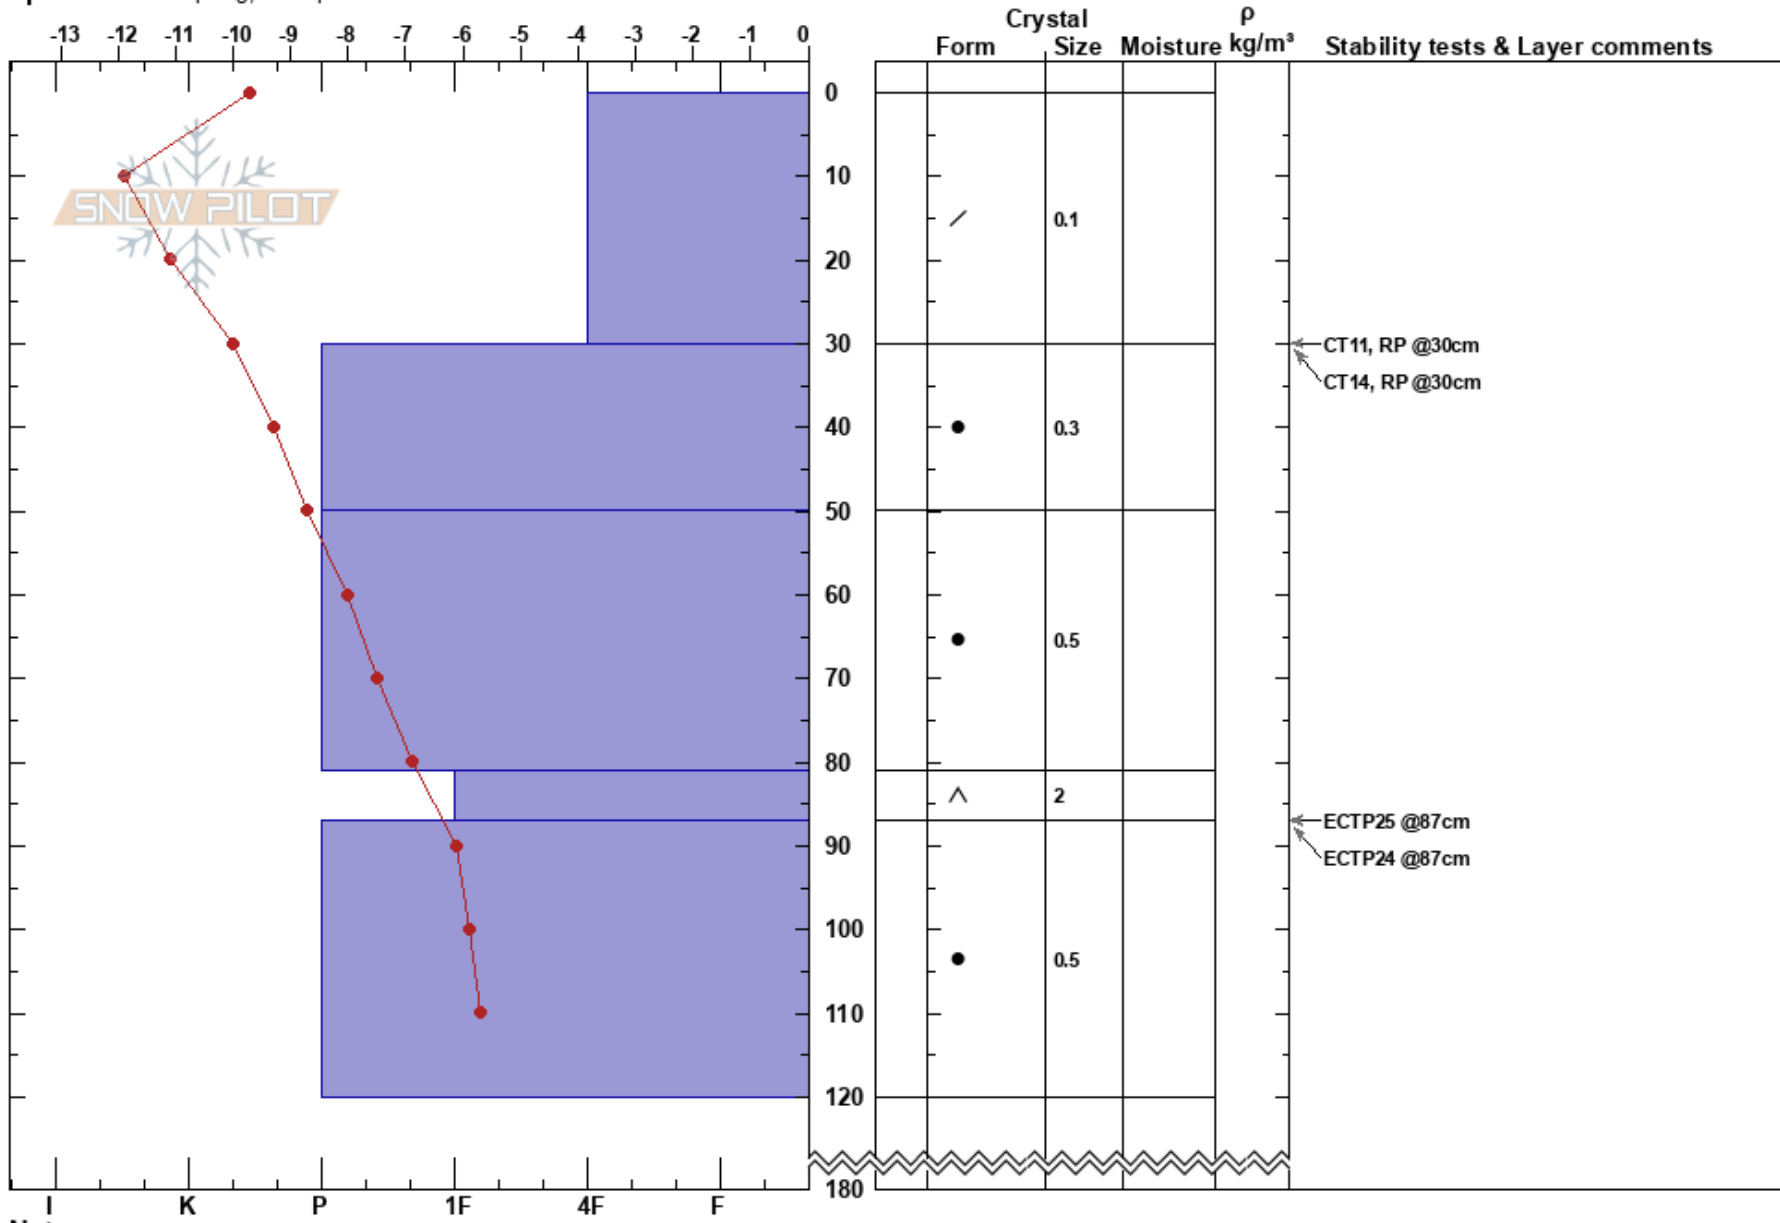

Soldalen Katterjåkk
 Riksgänsen
 Sweden
 Elevation: 620 m
 Aspect: NE
 Specifics: Collapsing, widespreac

sanna Mikko
 26/03/2018 - 11:30
 Co-ord: 68.40519N, 18.17301W
 Slope Angle: 13°
 Wind Loading: yes

Stability: Poor
 Air Temperature: -9°C
 Sky Cover: BKN
 Precipitation: NO
 Wind: W Moderate

HS:180
 PF:16 81-87cm:Problematic layer

Notes: